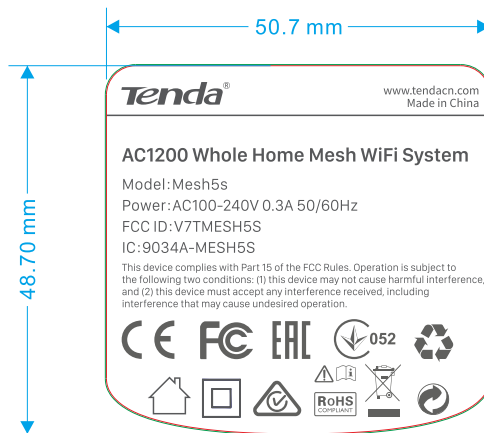

■ PANTONE 425 C 供应商来料