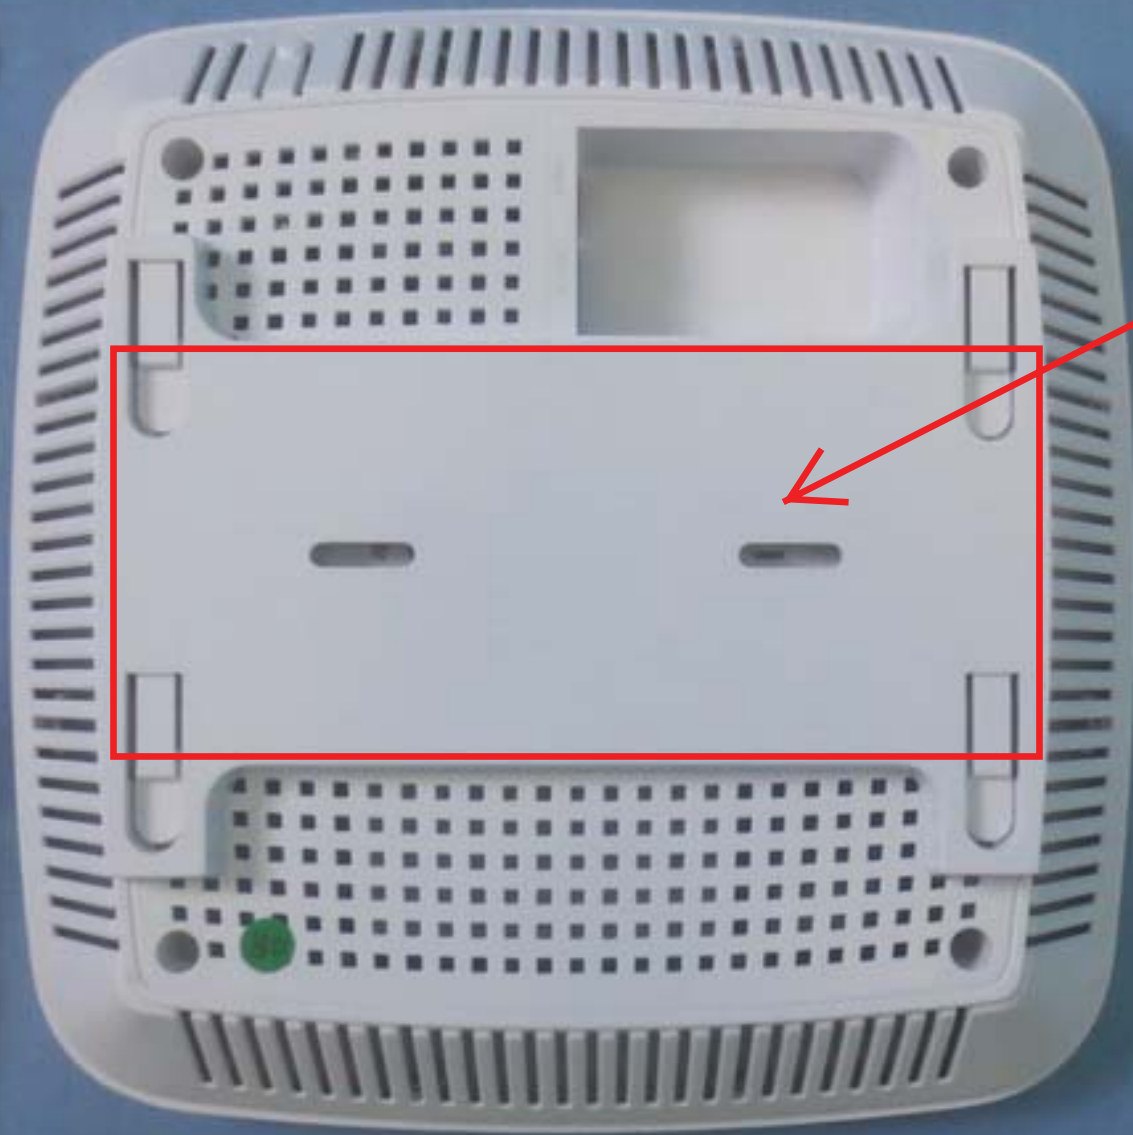

Label Location