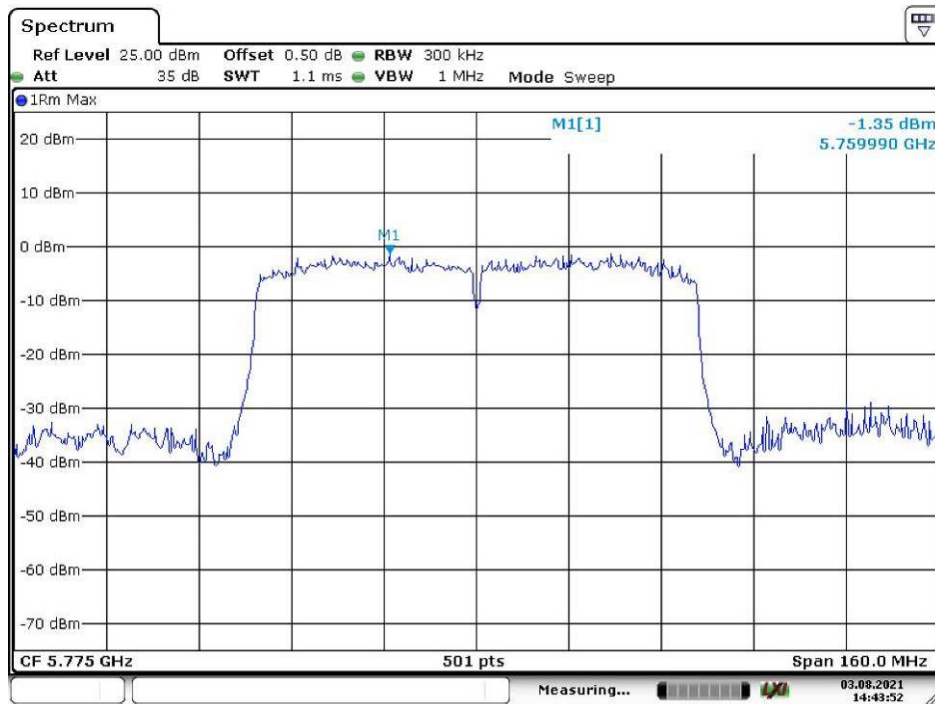

802.11ac vht20 Low Channel

Date: 13.SEP.2021 15:04:41

802.11ac vht20 Middle Channel

Date: 13.SEP.2021 15:06:30

802.11ac vht20 High Channel

Date: 13.SEP.2021 15:17:12

802.11ac vht40 Low Channel

Date: 13.SEP.2021 15:19:11

802.11ac vht40 High Channel

Date: 13.SEP.2021 15:20:38

802.11ac vht80 Middle Channel

Date: 3.AUG.2021 14:43:53

***** END OF REPORT *****