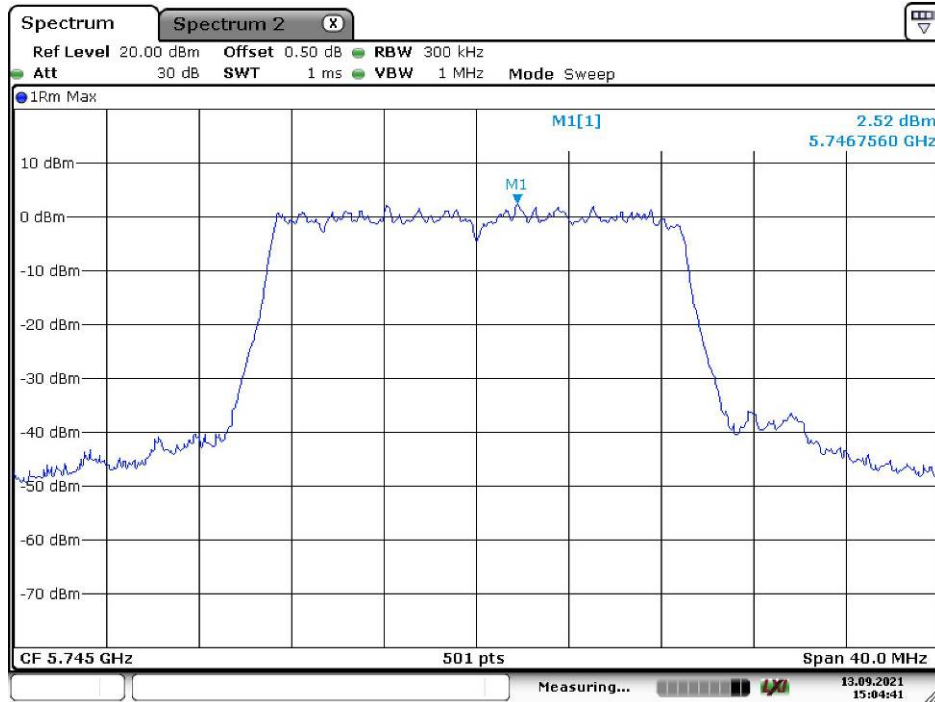

802.11ac vht20 Low Channel

Date: 13.SEP.2021 15:04:41

802.11ac vht20 Middle Channel

Date: 13.SEP.2021 15:06:30

802.11ac vht20 High Channel

Date: 13.SEP.2021 15:17:12

802.11ac vht40 Low Channel

Date: 13.SEP.2021 15:19:11

802.11ac vht40 High Channel

Date: 13.SEP.2021 15:20:38

802.11ac vht80 Middle Channel

Date: 3.AUG.2021 14:43:53

***** END OF REPORT *****