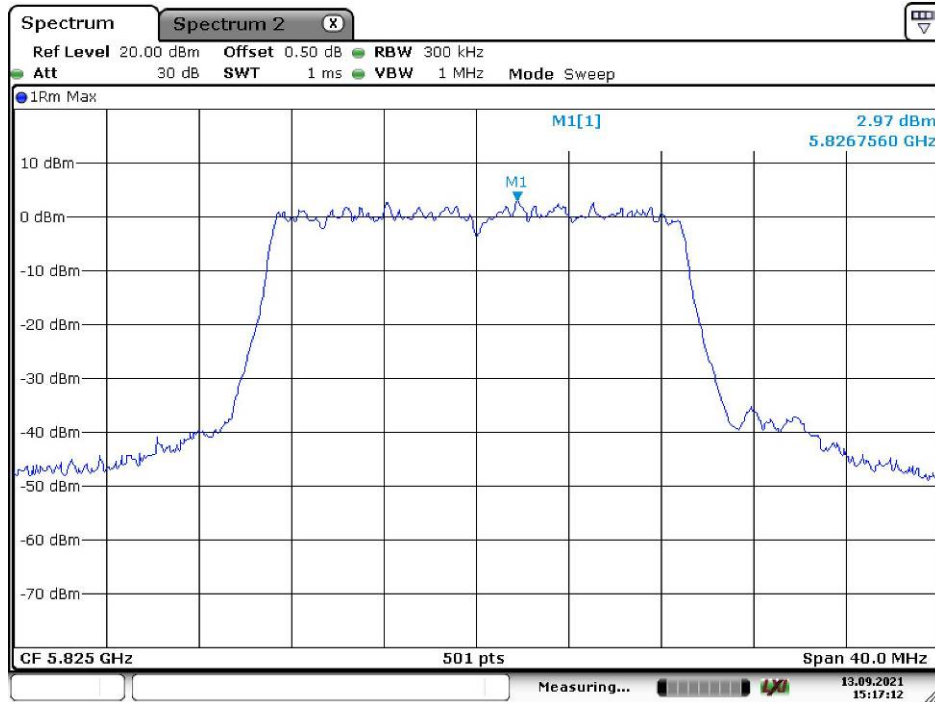

802.11ac vht20 Low Channel

Date: 13.SEP.2021 15:04:41

802.11ac vht20 Middle Channel

Date: 13.SEP.2021 15:06:30

802.11ac vht20 High Channel

Date: 13.SEP.2021 15:17:12

802.11ac vht40 Low Channel

Date: 13.SEP.2021 15:19:11

802.11ac vht40 High Channel

Date: 13.SEP.2021 15:20:38

802.11ac vht80 Middle Channel

Date: 3.AUG.2021 14:43:53

***** END OF REPORT *****