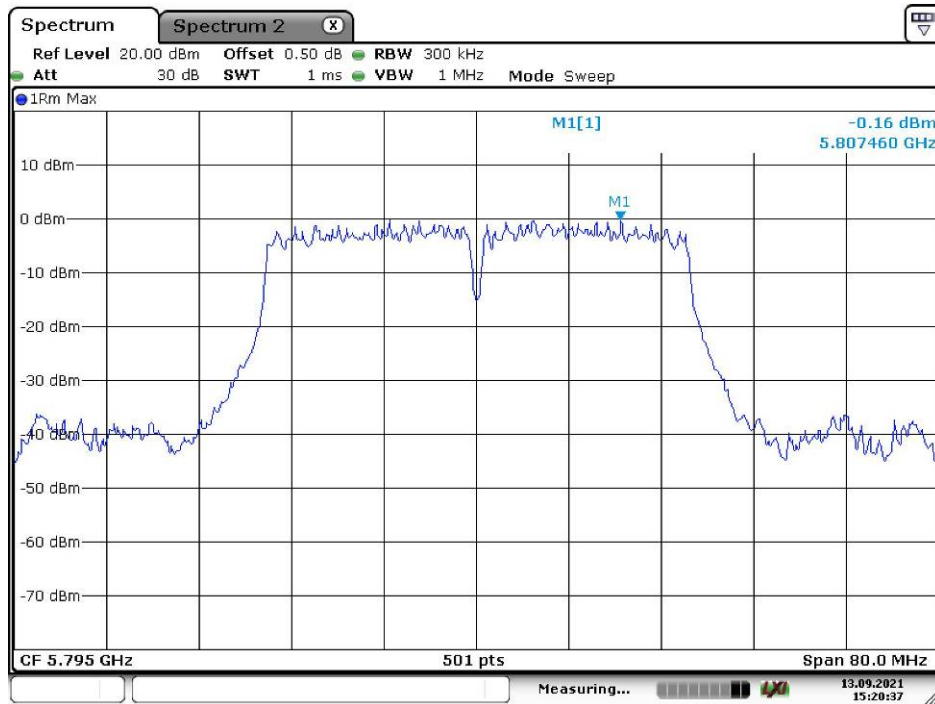

802.11ac vht20 Low Channel

Date: 13.SEP.2021 15:04:41

802.11ac vht20 Middle Channel

Date: 13.SEP.2021 15:06:30

802.11ac vht20 High Channel

Date: 13.SEP.2021 15:17:12

802.11ac vht40 Low Channel

Date: 13.SEP.2021 15:19:11

802.11ac vht40 High Channel

Date: 13.SEP.2021 15:20:38

802.11ac vht80 Middle Channel

Date: 3.AUG.2021 14:43:53

***** END OF REPORT *****