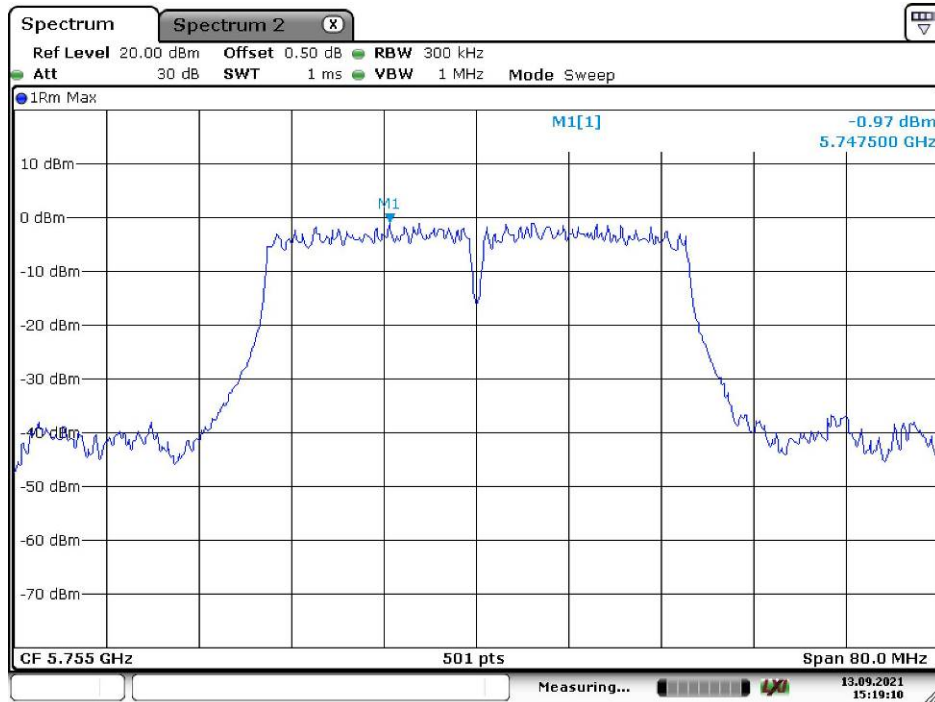

802.11ac vht20 Low Channel

Date: 13.SEP.2021 15:04:41

802.11ac vht20 Middle Channel

Date: 13.SEP.2021 15:06:30

802.11ac vht20 High Channel

Date: 13.SEP.2021 15:17:12

802.11ac vht40 Low Channel

Date: 13.SEP.2021 15:19:11

802.11ac vht40 High Channel

Date: 13.SEP.2021 15:20:38

802.11ac vht80 Middle Channel

Date: 3.AUG.2021 14:43:53

***** END OF REPORT *****