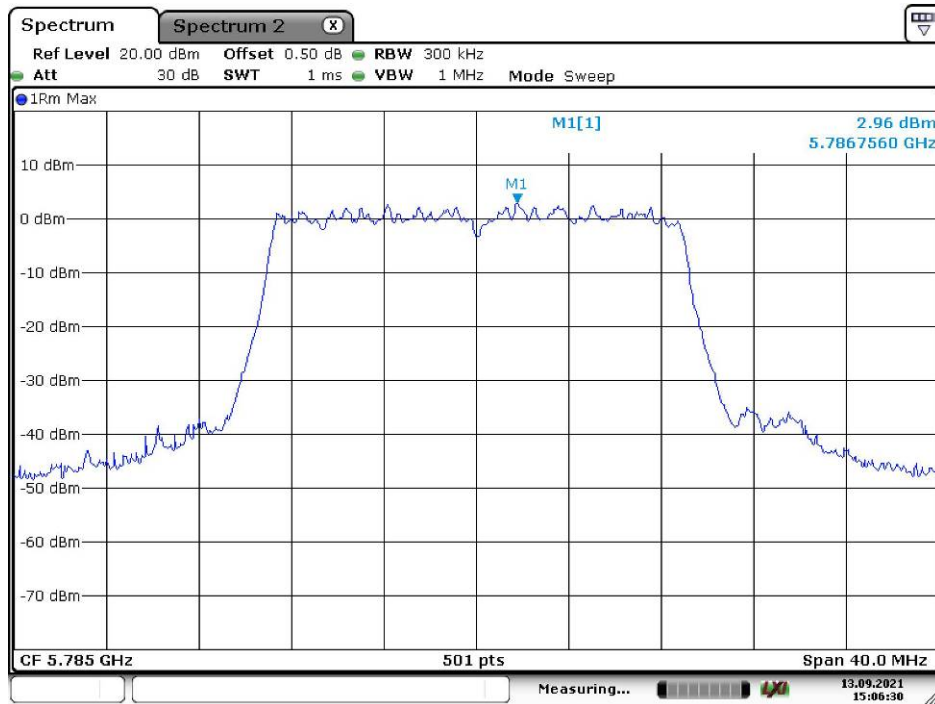

802.11ac vht20 Low Channel

Date: 13.SEP.2021 15:04:41

802.11ac vht20 Middle Channel

Date: 13.SEP.2021 15:06:30

802.11ac vht20 High Channel

Date: 13.SEP.2021 15:17:12

802.11ac vht40 Low Channel

Date: 13.SEP.2021 15:19:11

802.11ac vht40 High Channel

Date: 13.SEP.2021 15:20:38

802.11ac vht80 Middle Channel

Date: 3.AUG.2021 14:43:53

***** END OF REPORT *****