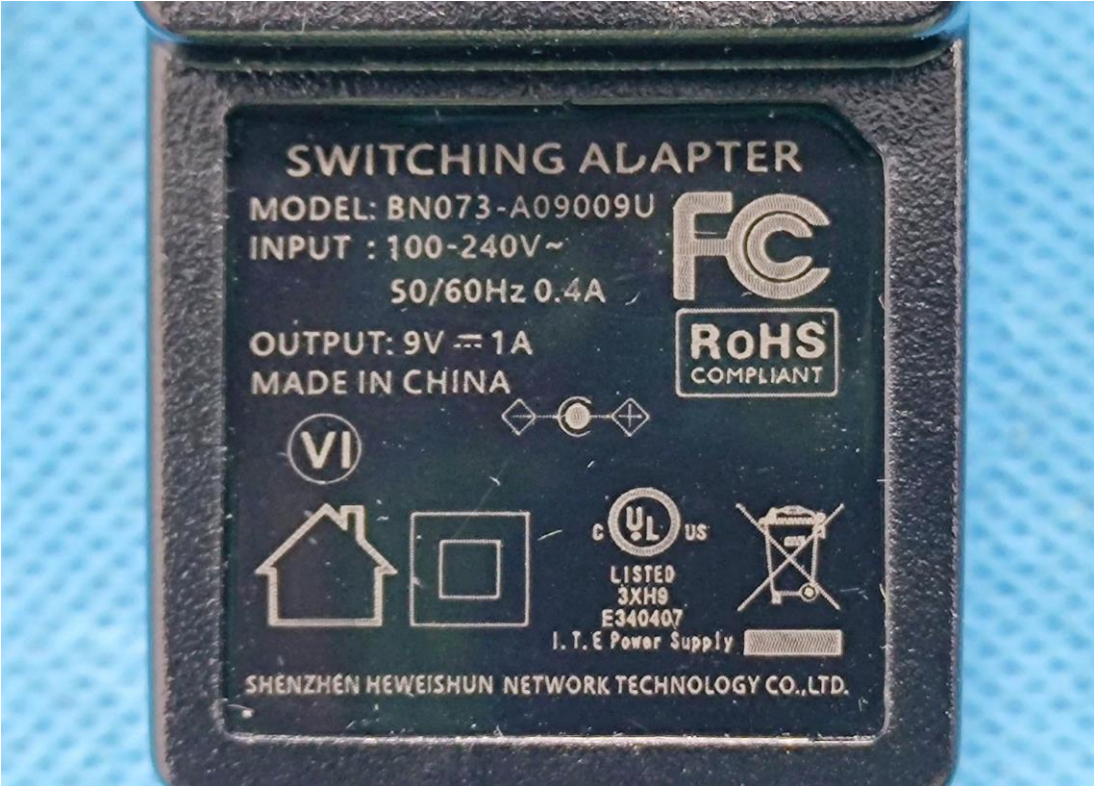

EXHIBIT B - EUT EXTERNAL PHOTOGRAPHS

SWITCHING ADAPTER

MODEL: BN073-A09009U

INPUT : 100-240V~
50/60Hz 0.4A

OUTPUT: 9V = 1A
MADE IN CHINA

LISTED
3XH9
E340407
I.T.E Power Supply

SHENZHEN HEWEISHUN NETWORK TECHNOLOGY CO.,LTD.