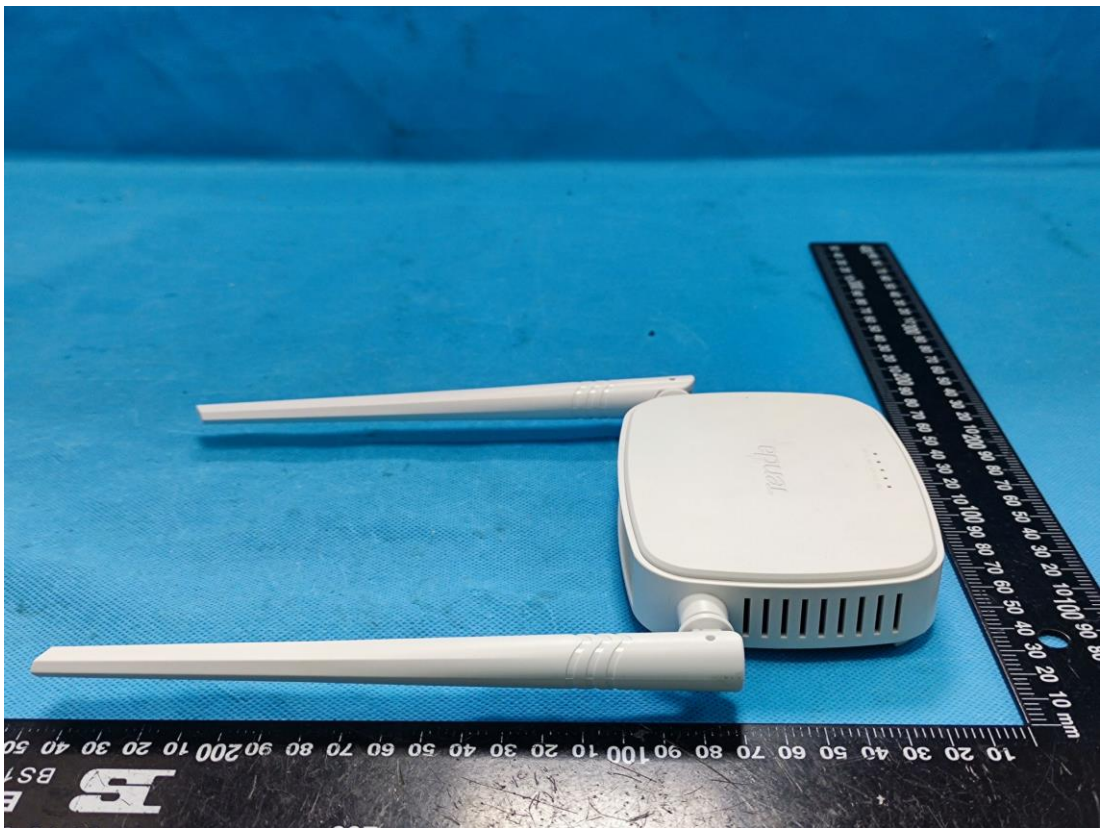

EXHIBIT B - EUT EXTERNAL PHOTOGRAPHS

SWITCHING ADAPTER

MODEL: BN073-A09009U

INPUT : 100-240V~
50/60Hz 0.4A

OUTPUT: 9V = 1A
MADE IN CHINA

LISTED
3XH9
E340407
I.T.E Power Supply

SHENZHEN HEWEISHUN NETWORK TECHNOLOGY CO.,LTD.