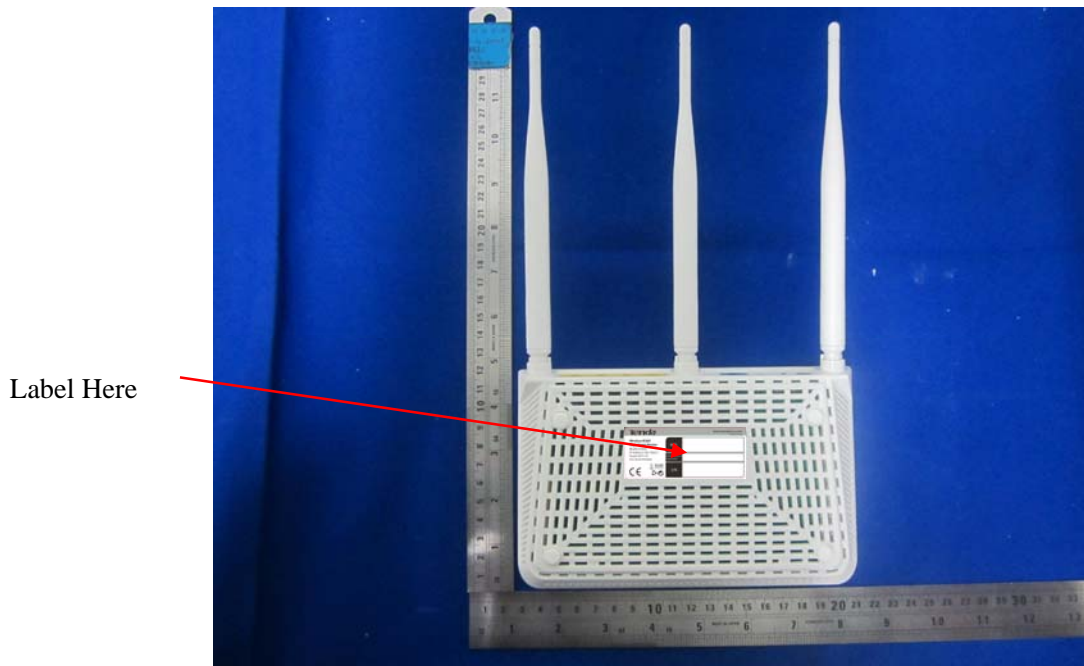

EXHIBIT A - FCC ID LABELING AND LOCATION

FCC ID Label

Tenda		www.tendacn.com MADE IN CHINA	
Wireless N300 High Power Router		MAC	
Model:FH303 IP Address:192.168.0.1 Power:9V=1A FCC ID:V7TFH303		Wireless Network Name (SSID)	
CE	RoHS COMPLIANT	S/N	

Proposed FCC ID Label Location

The label shown shall be permanently affixed at a conspicuous location on the device and be readily visible to the user at the time purchase (Labeling requirements per 2.925)