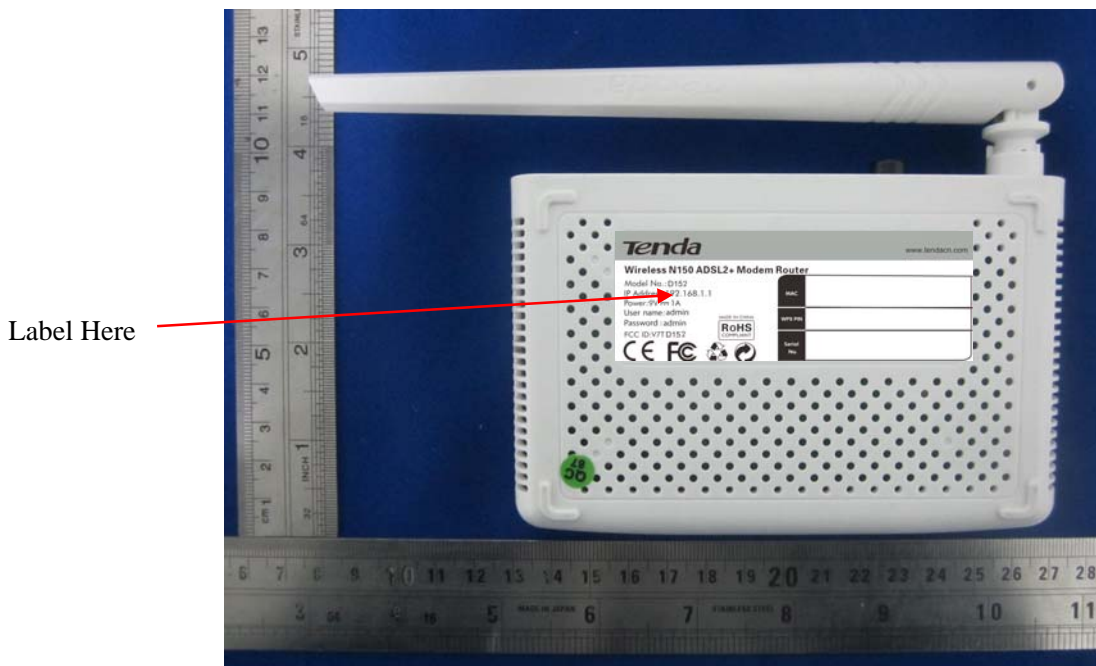

# EXHIBIT A - FCC ID LABELING AND LOCATION

## FCC ID Label

<b>Tenda</b>		www.tendacn.com						
<b>Wireless N150 ADSL2+ Modem Router</b>								
Model No.: D152	<table border="1"><tr><td>MAC</td><td></td></tr><tr><td>WPS PIN</td><td></td></tr><tr><td>Serial No.</td><td></td></tr></table>	MAC		WPS PIN		Serial No.		
MAC								
WPS PIN								
Serial No.								
IP Address: 192.168.1.1								
Power: 9V --- 1A								
User name: admin								
Password: admin								
FCC ID: V7TD152								
								

## FCC ID Label Location

The label shown shall be permanently affixed at a conspicuous location on the device and be readily visible to the user at the time purchase (Labeling requirements per 2.925)