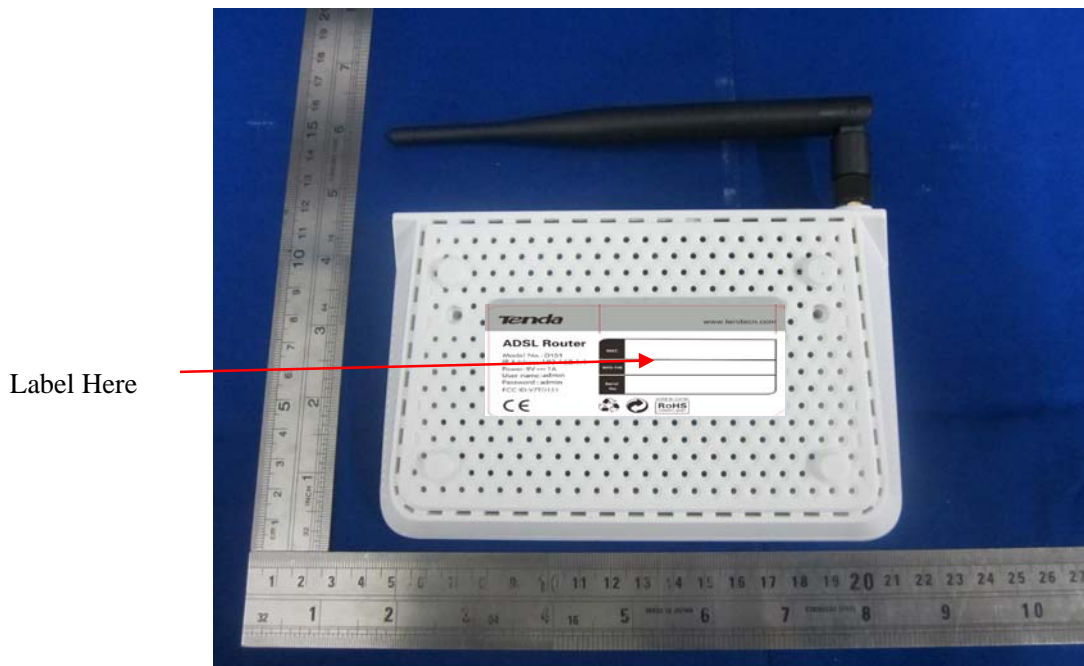

EXHIBIT A - FCC ID LABELING AND LOCATION

FCC ID Label

Tenda	www.tendacn.com
ADSL Router	
Model No.: D151	MAC
IP Address: 192.168.1.1	WPS PIN
Power: 9V \approx 1A	Serial No.
User name: admin	
Password: admin	
FCC ID: V7TD151	
CE	MADE IN CHINA RoHS COMPLIANT

Proposed FCC ID Label Location

The label shown shall be permanently affixed at a conspicuous location on the device and be readily visible to the user at the time purchase (Labeling requirements per 2.925)