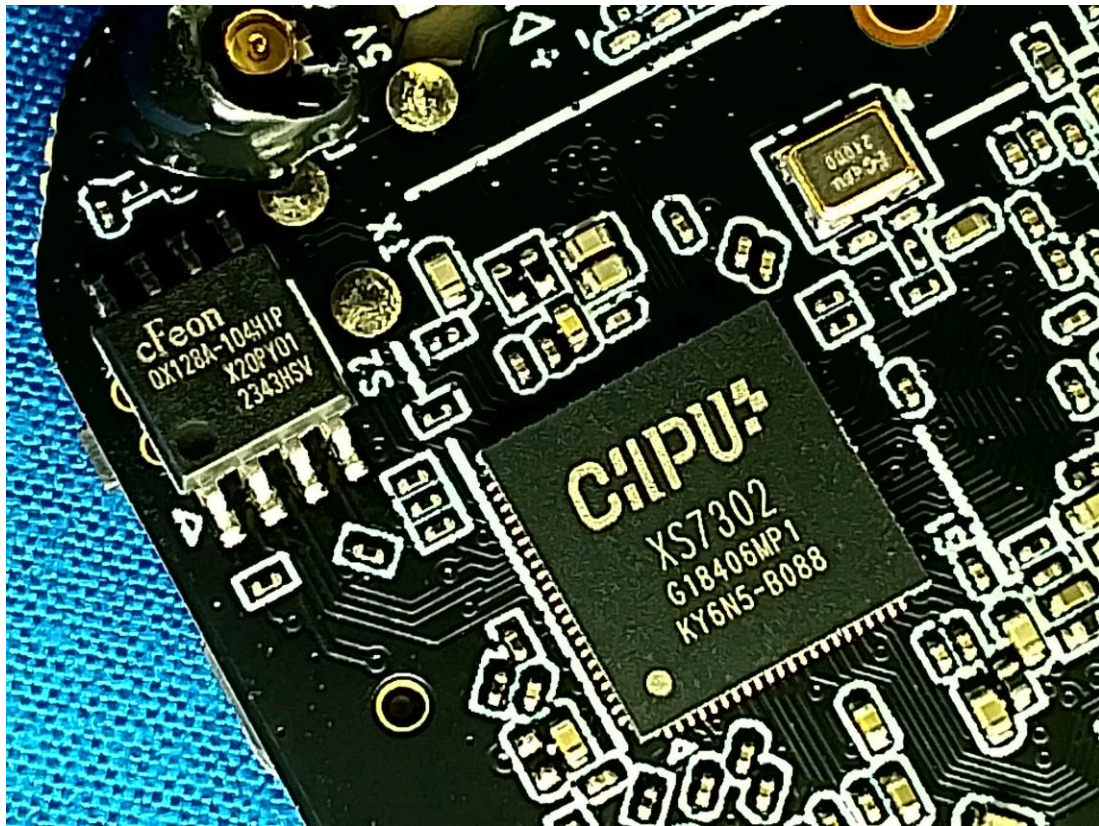

EUT INTERNAL PHOTOS

CP7

Antenna