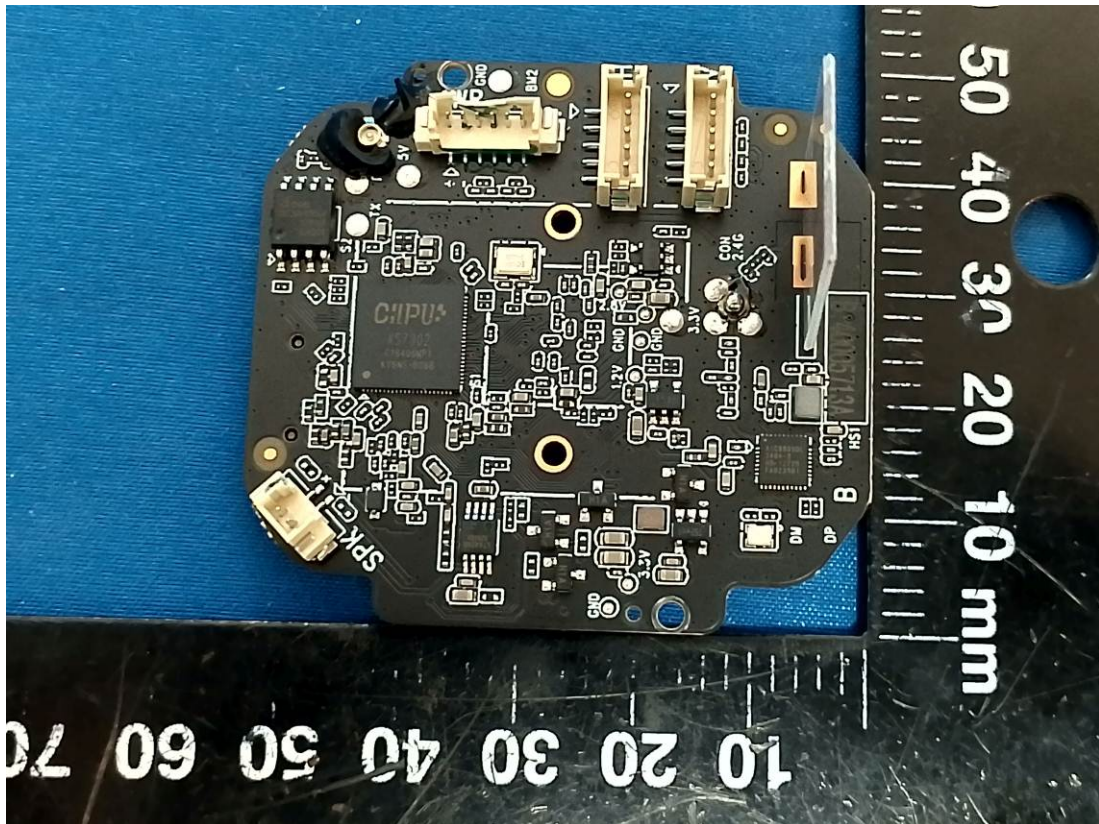

EUT INTERNAL PHOTOS

CP7

Antenna