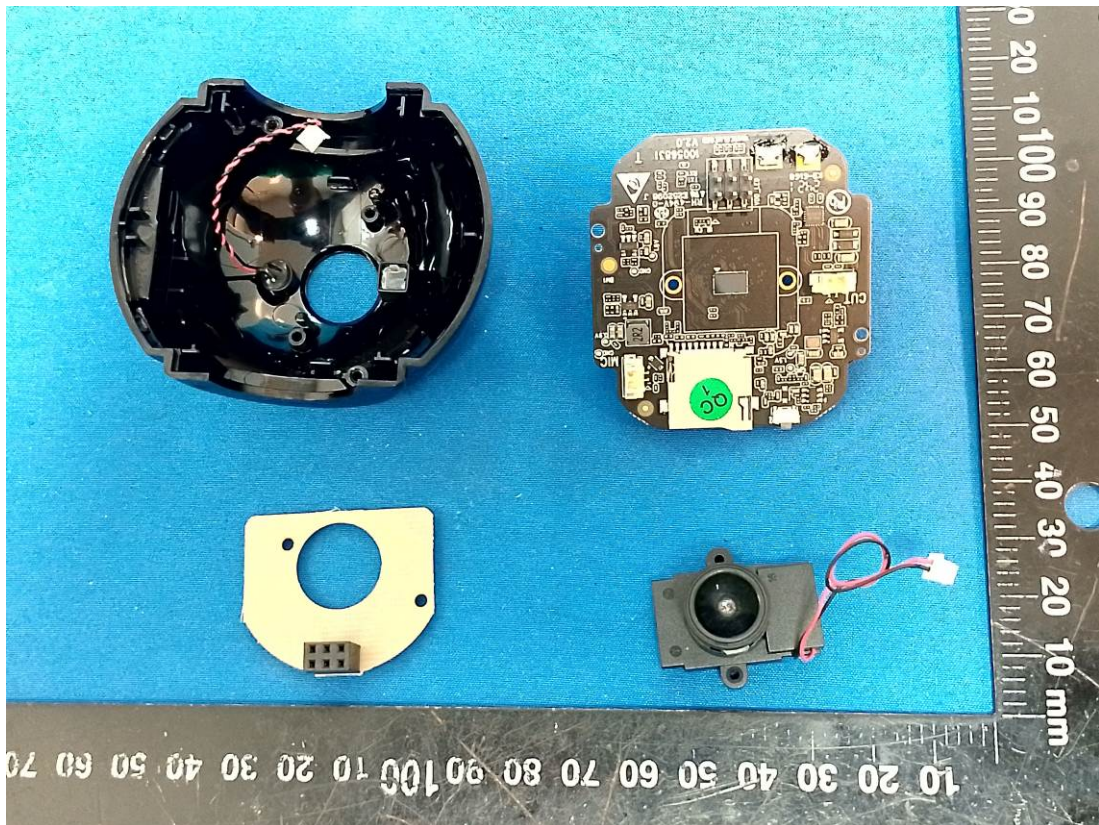

EUT INTERNAL PHOTOS

CP7

Antenna