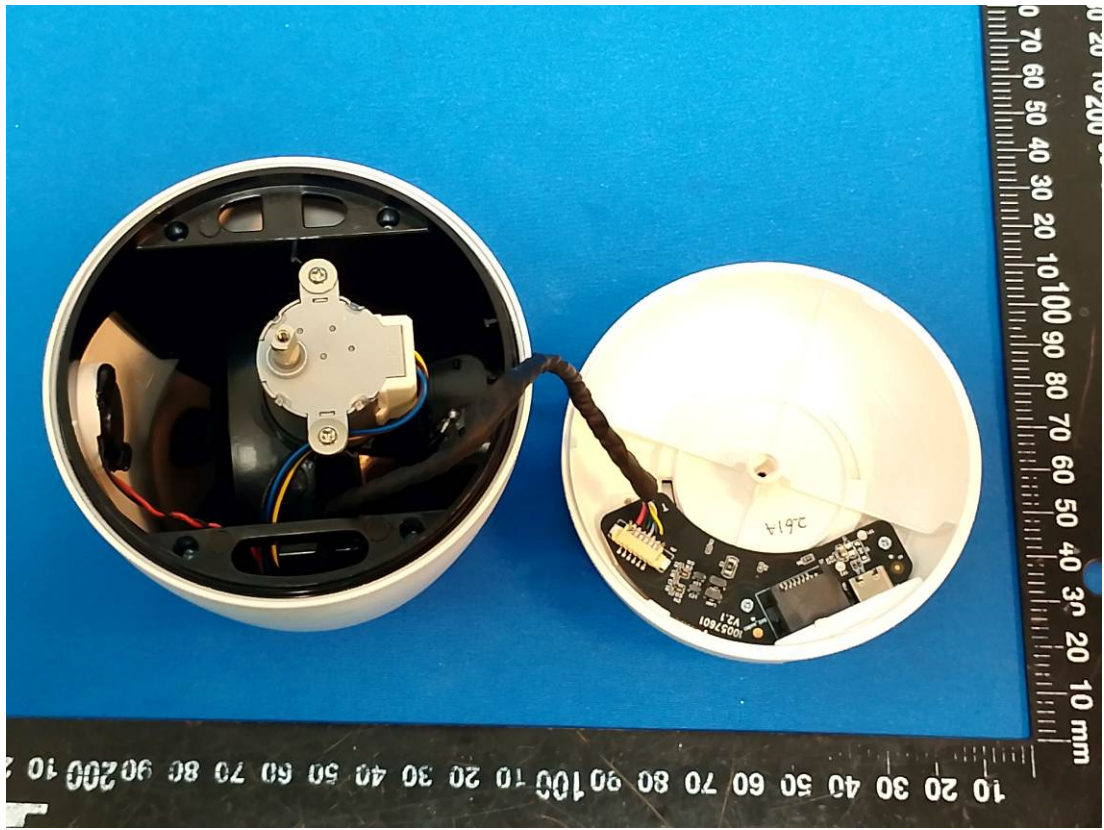

EUT INTERNAL PHOTOS

CP7

Antenna