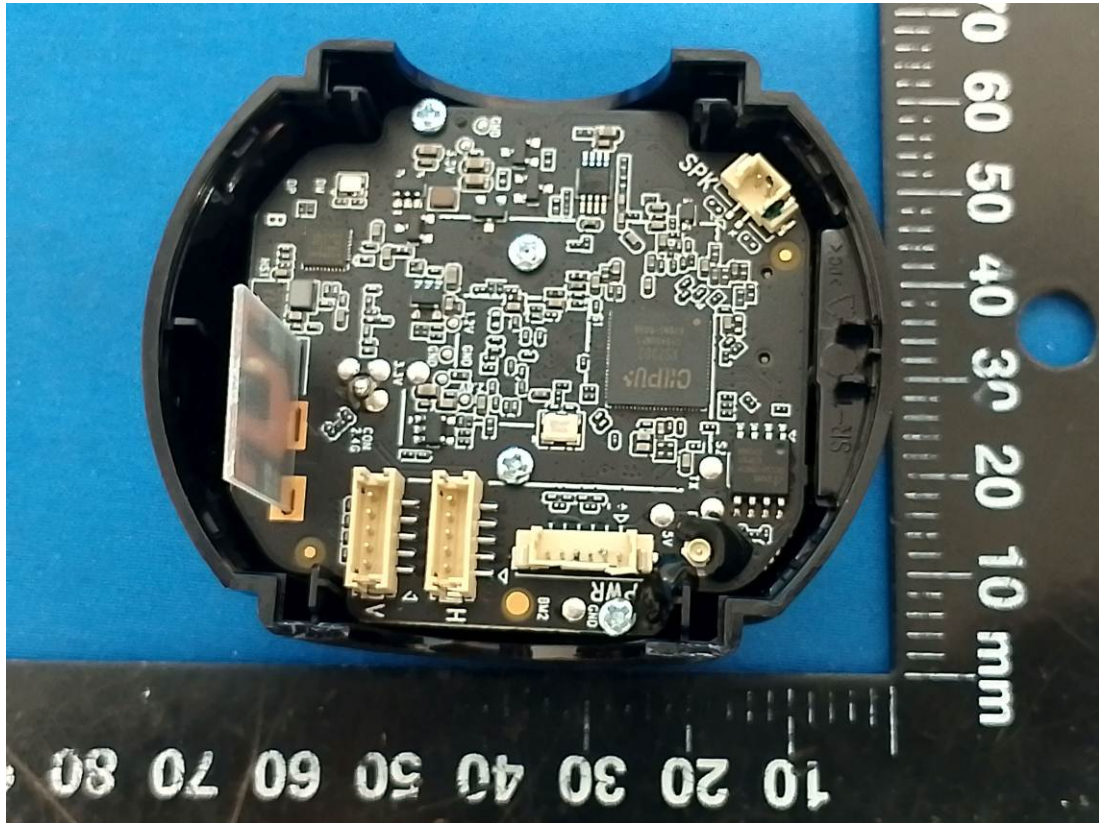

EUT INTERNAL PHOTOS

CP7

Antenna