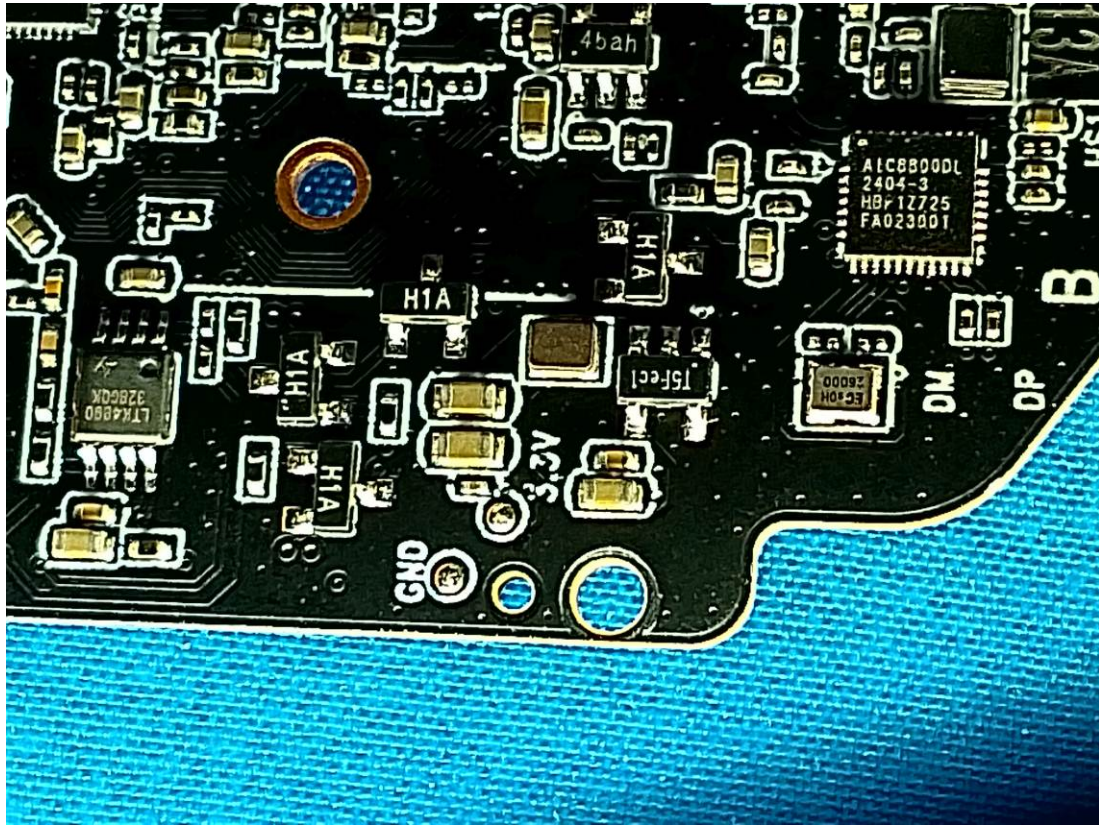

EUT INTERNAL PHOTOS

CP7

Antenna