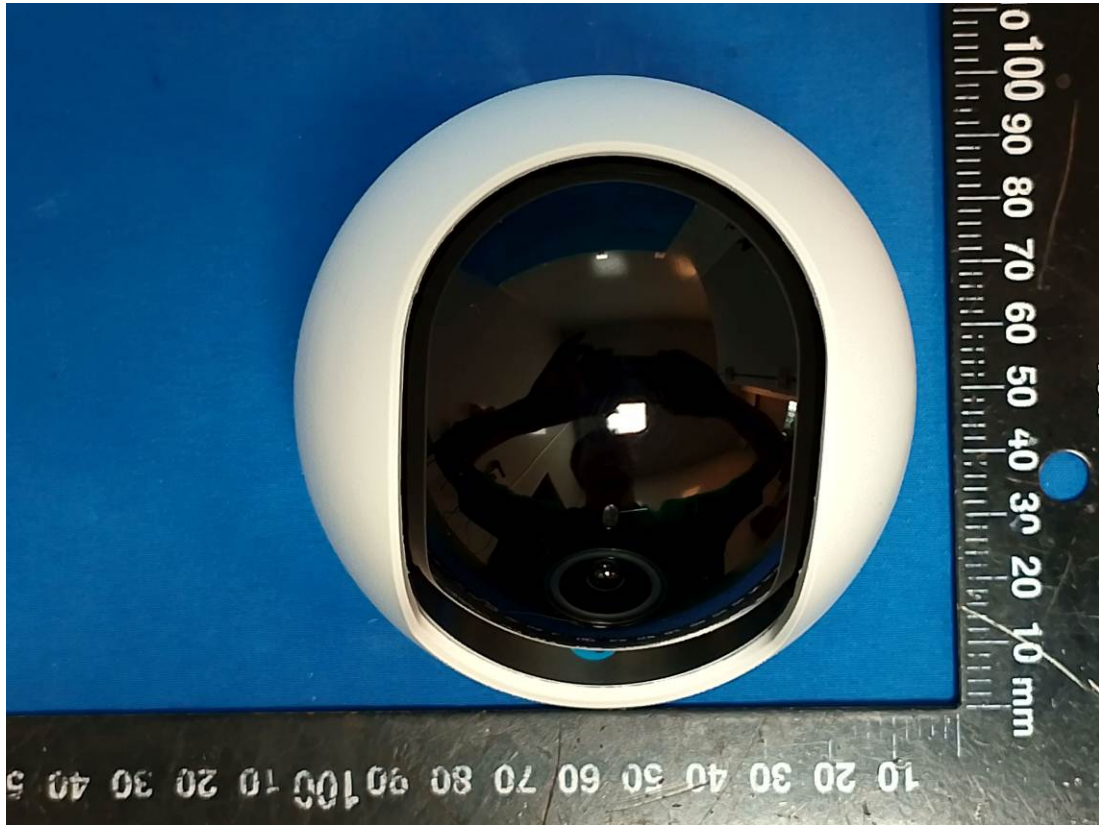

EUT EXTERNAL PHOTOS

CP7

Port

Adapter