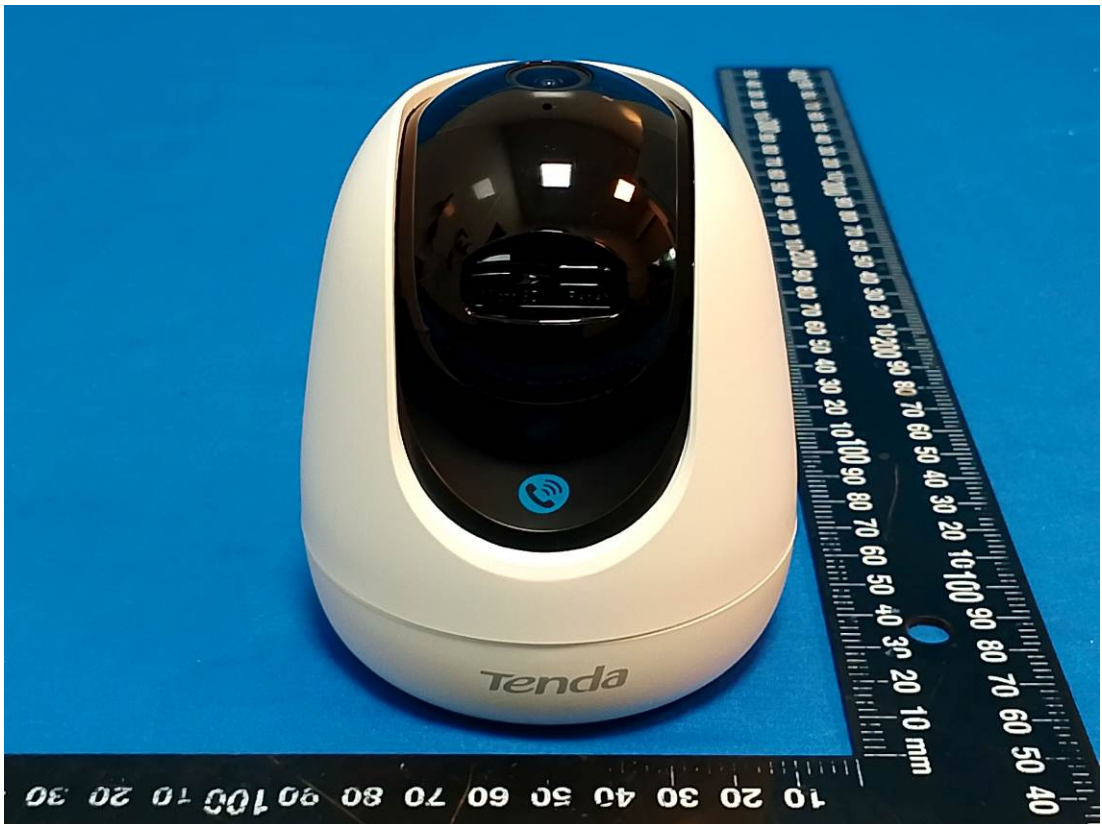

EUT EXTERNAL PHOTOS

CP7

Port

Adapter