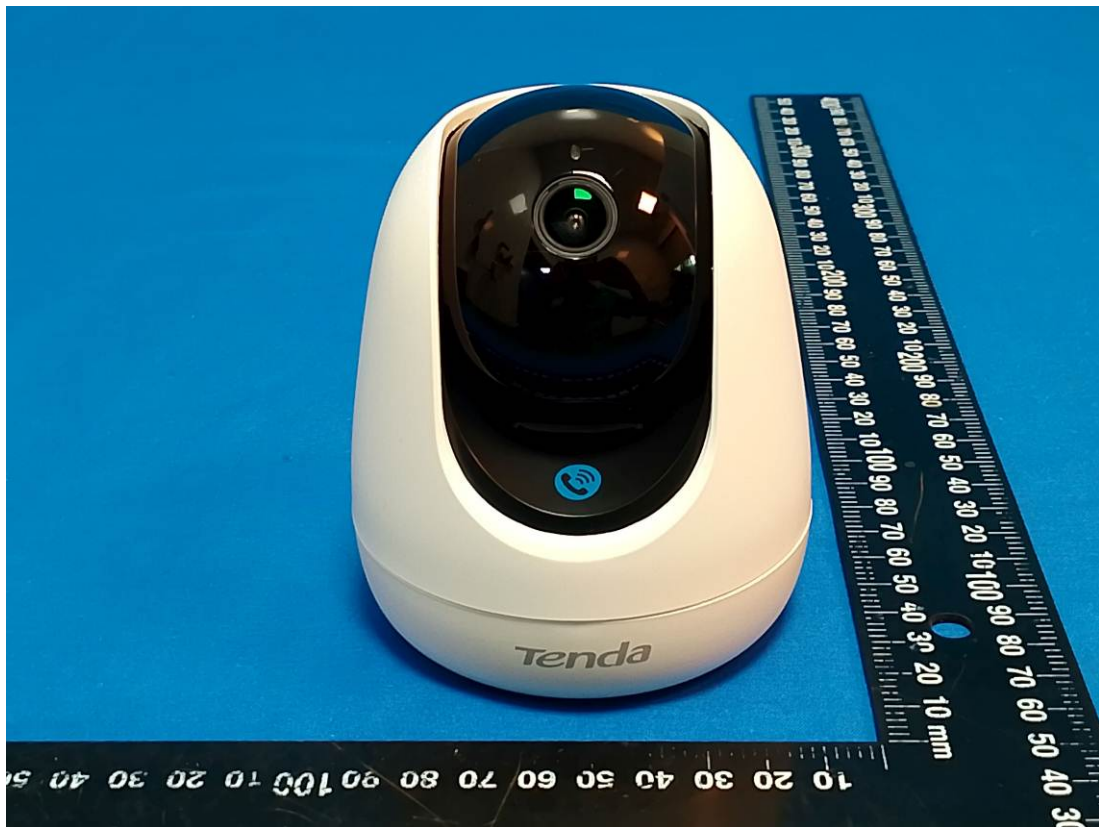

EUT EXTERNAL PHOTOS

CP7

Port

Adapter