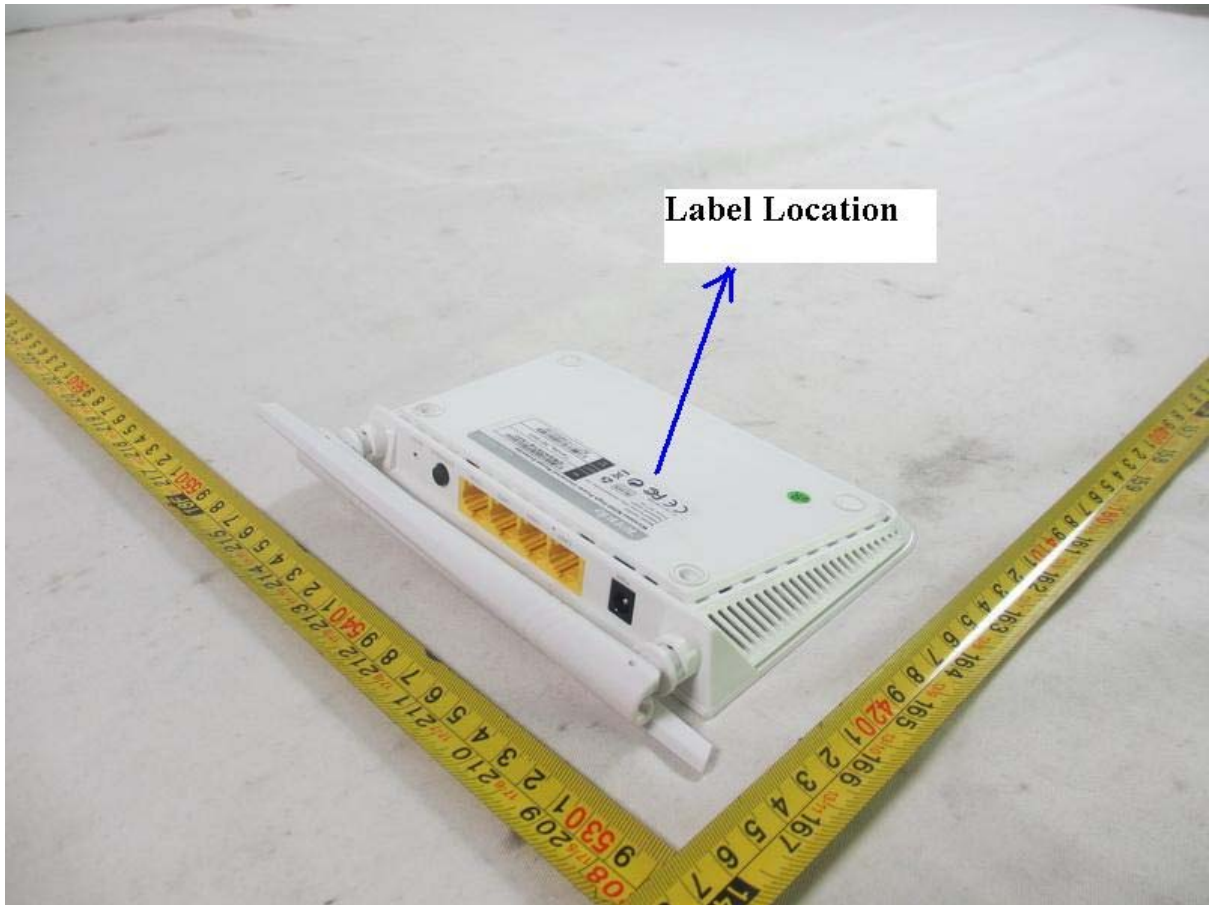

FCC ID:V7TAH302

MAC	
Wireless Network Name (SSID)	
Serial No.	

6.73 mm

7.16 mm

5.04 mm

7.16 mm

30.30 mm

Label Location