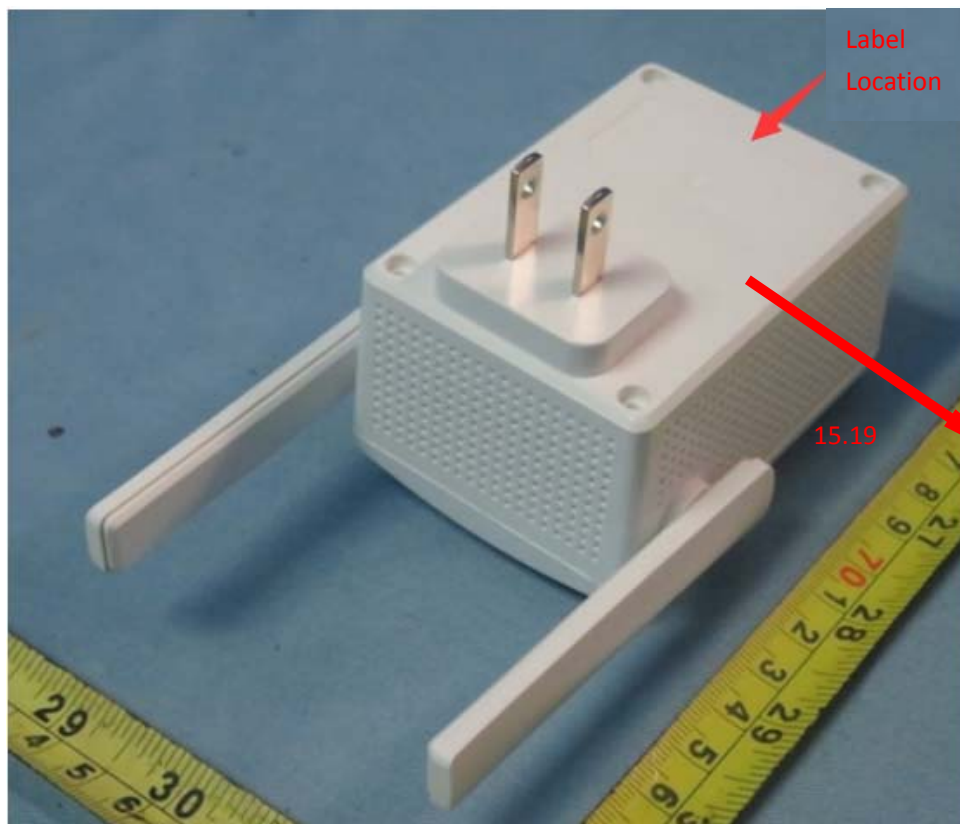

Tenda

www.tendacn.com
Made in China

N300 Mini WiFi Repeater

Model: A301

Default Access: re.tenda.cn

Power: AC100-240V 0.3A 50/60Hz

MAC:

SSID: _____

S/N: _____

RoHS
COMPLIANT

FCC ID:V7TA301V3

This device complies with Part 15 of the FCC Rules.
Operation is subject to the following two conditions:
(1) This device may not cause harmful interference, and
(2) this device must accept any interference received,
including interference that may cause undesired operation.