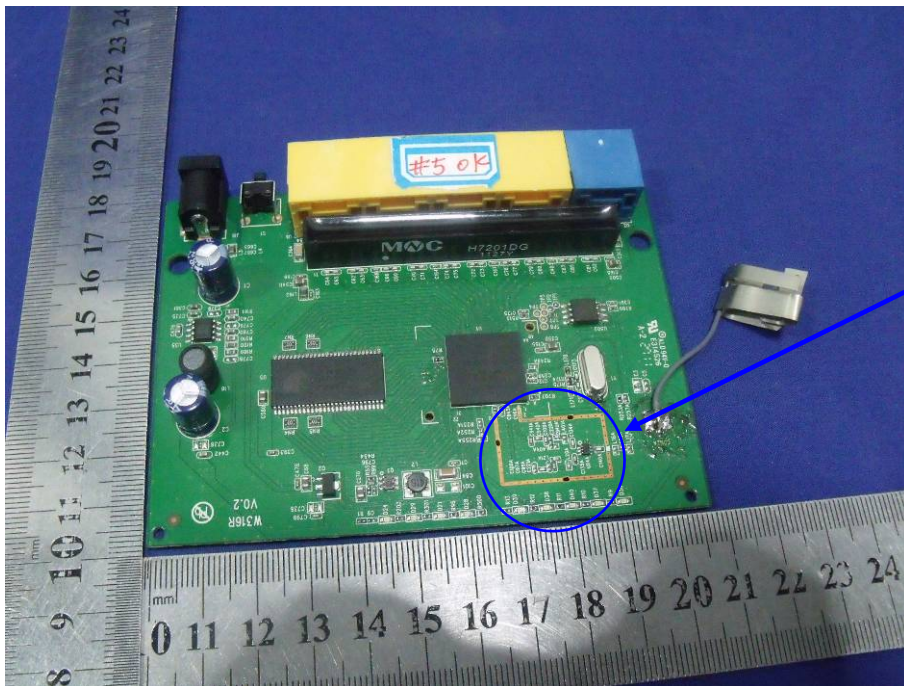

Internal of EUT

Antenna

WiFi Module