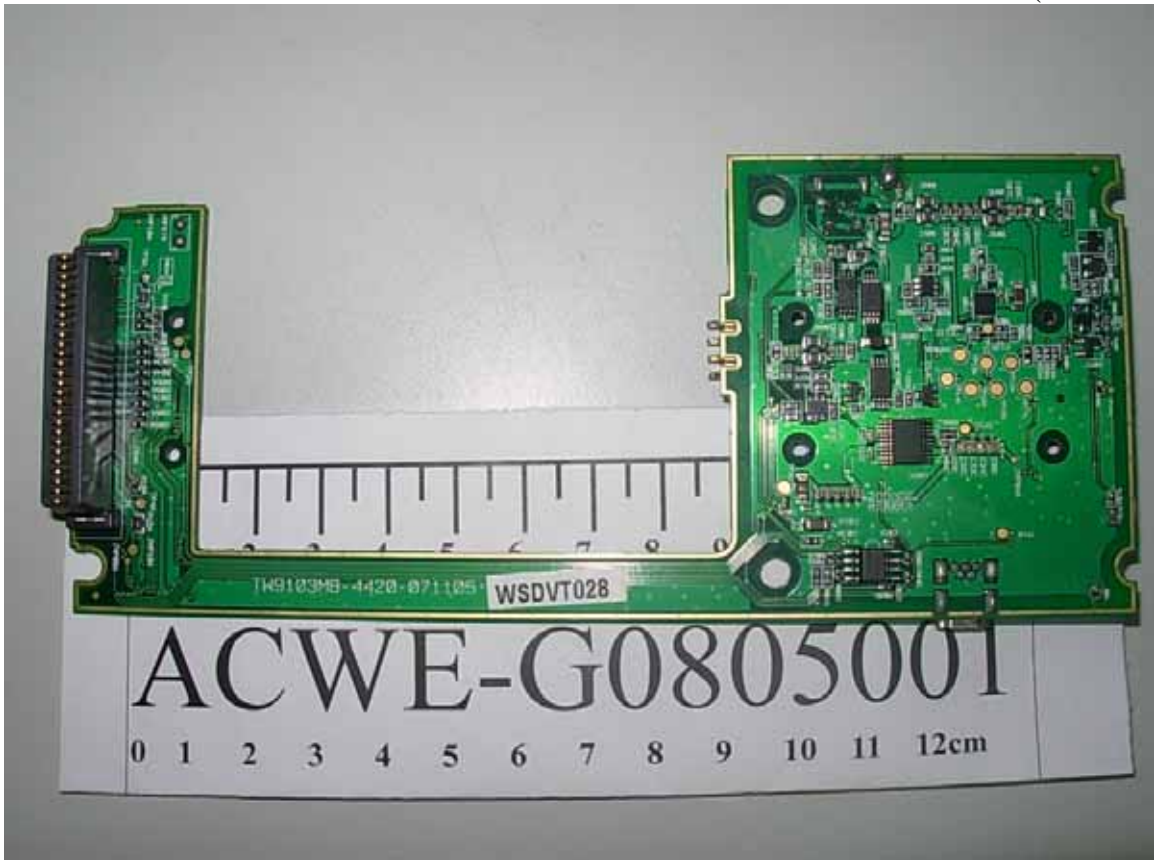

Texas Instruments
FCC ID: V7R-TINAVWC

TI-Nspire Navigator™ Wireless Cradle
IC : 451E-TINAVWC

Figure 1
Internal View (Battery Remove)

Figure 2
Battery

Figure 3
PCB (Front View)

Figure 4
PCB (Back View)

Figure 5
Wireless Module (Front View)

Figure 6
Wireless Module (Back View)

Figure 7
Wireless Module, Internal View (Cover Remove)

Figure 8
Crystal Oscillator