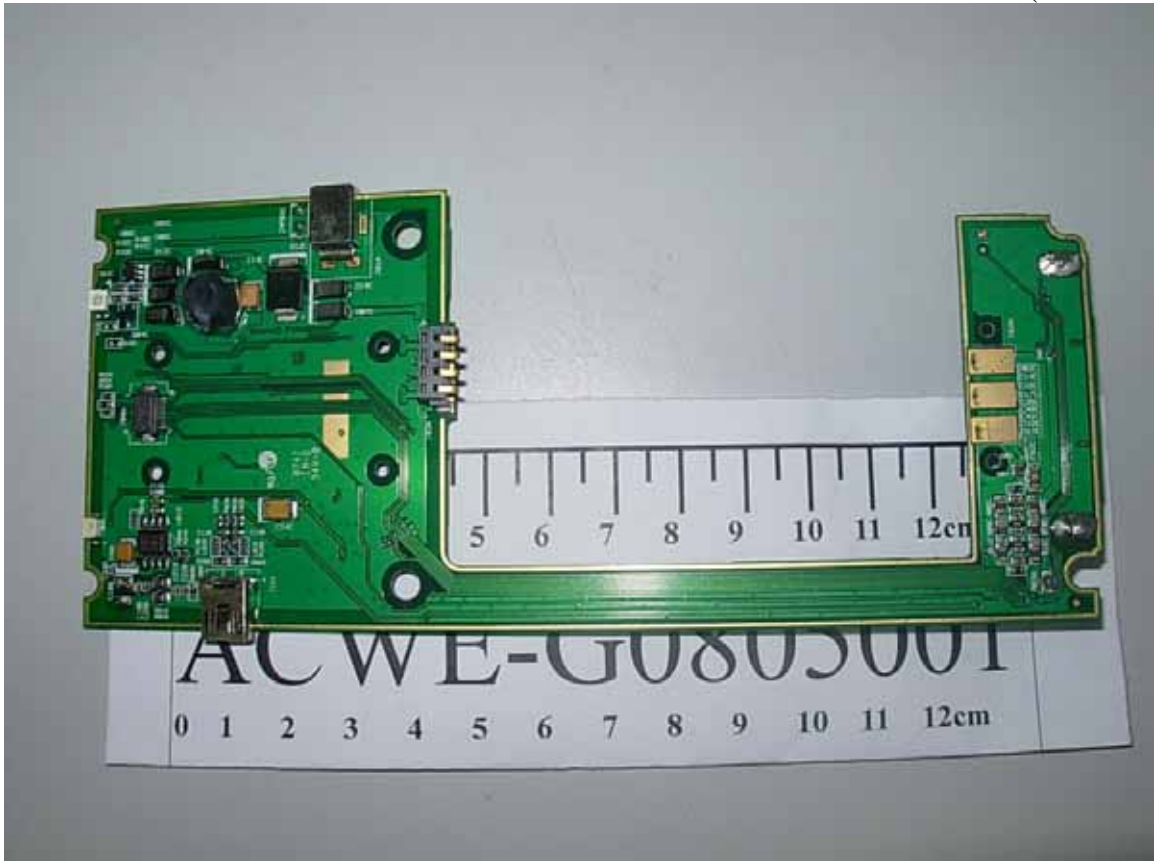

Texas Instruments
FCC ID: V7R-TINAVWC

TI-Nspire Navigator™ Wireless Cradle
IC : 451E-TINAVWC

Figure 1
Internal View (Battery Remove)

Figure 2
Battery

Figure 3
PCB (Front View)

Figure 4
PCB (Back View)

Figure 5
Wireless Module (Front View)

Figure 6
Wireless Module (Back View)

Figure 7
Wireless Module, Internal View (Cover Remove)

Figure 8
Crystal Oscillator