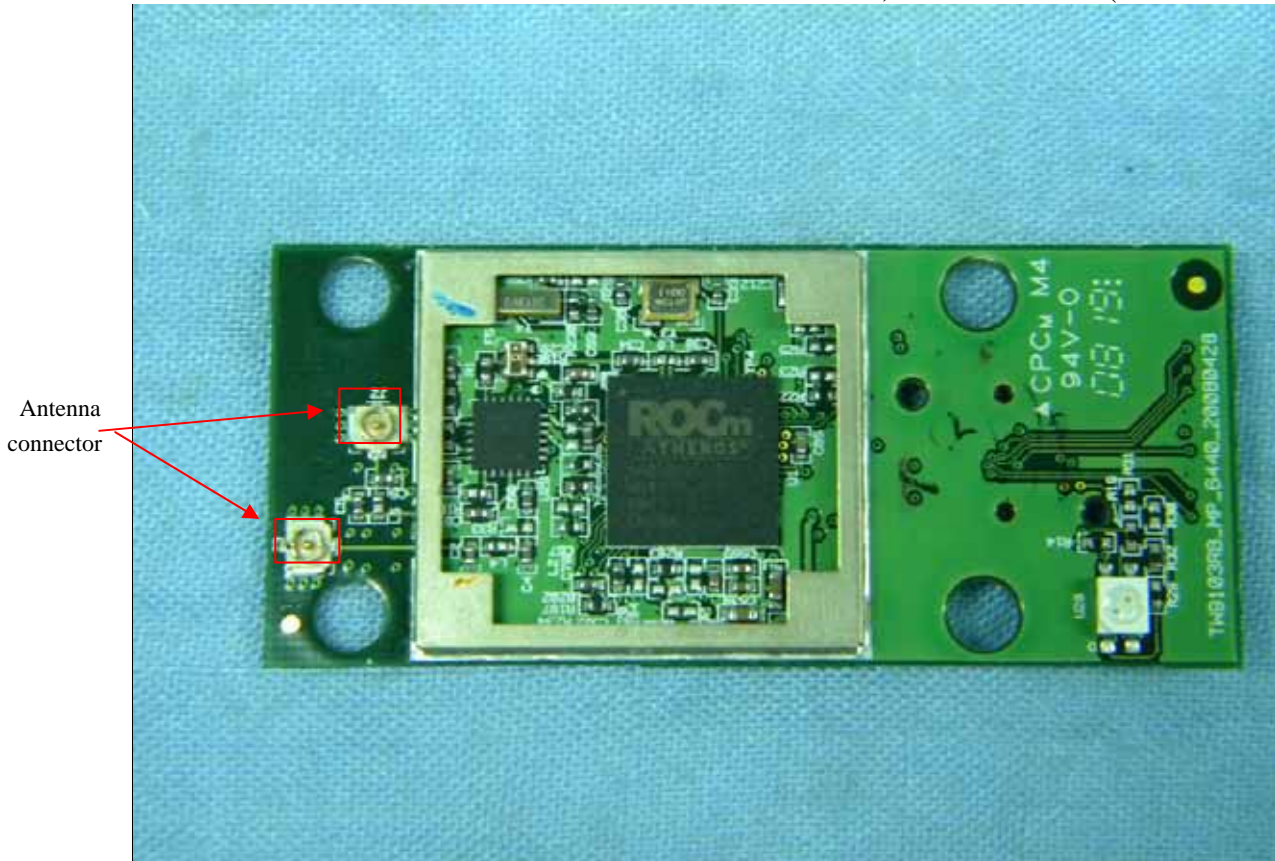

Texas Instruments
FCC ID: V7R-TINAVWC

TI-Nspire Navigator™ Wireless Cradle
IC : 451E-TINAVWC

Figure 1
Internal View (Battery Remove)

Figure 2
Plastic Cover Remove

Figure 3
PCB (Front View)

Figure 4
PCB (Back View)

Figure 5
PCB

Figure 6
Wireless Module (Front View)

Figure 7
Wireless Module (Back View)

Figure 8
Wireless Module, Internal View (Cover Remove)

Figure 9
Crystal Oscillator