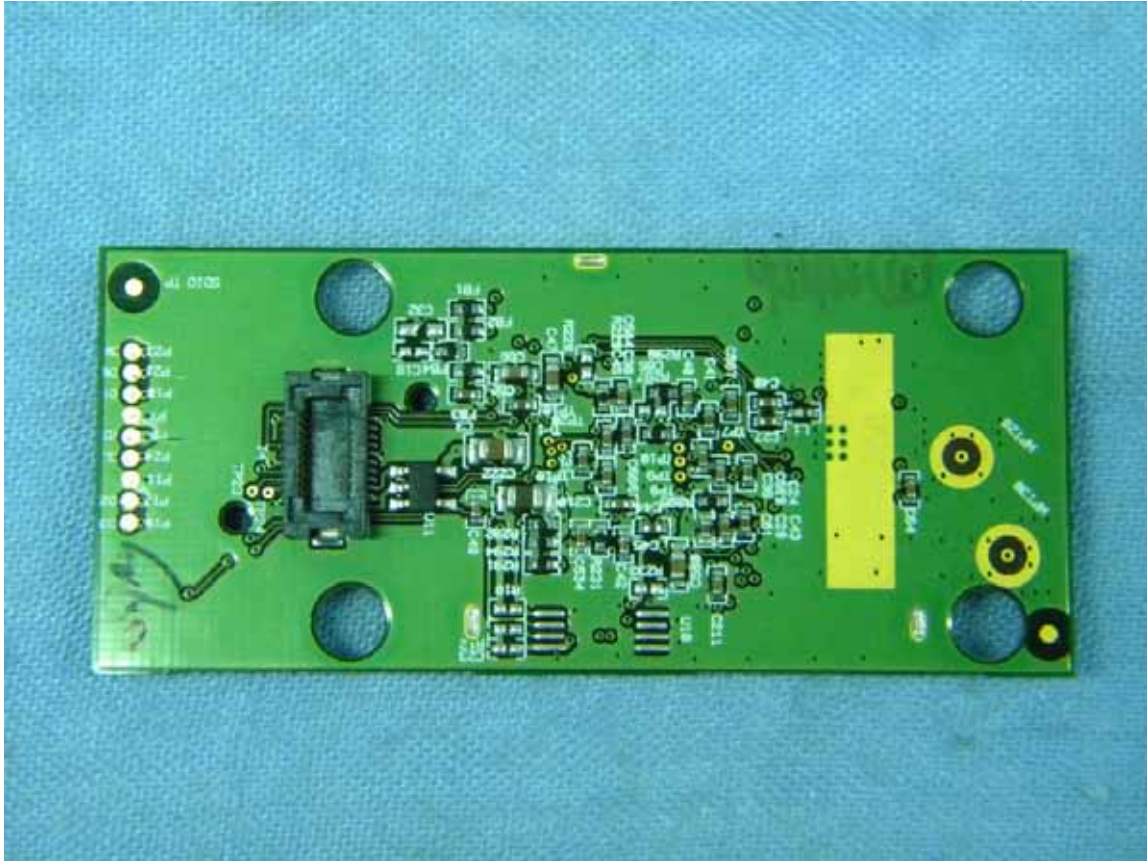

Texas Instruments
FCC ID: V7R-TINAVWC

TI-Nspire Navigator™ Wireless Cradle
IC : 451E-TINAVWC

Figure 1
Internal View (Battery Remove)

Figure 2
Plastic Cover Remove

Figure 3
PCB (Front View)

Figure 4
PCB (Back View)

Figure 5
PCB

Figure 6
Wireless Module (Front View)

Figure 7
Wireless Module (Back View)

Figure 8
Wireless Module, Internal View (Cover Remove)

Figure 9
Crystal Oscillator