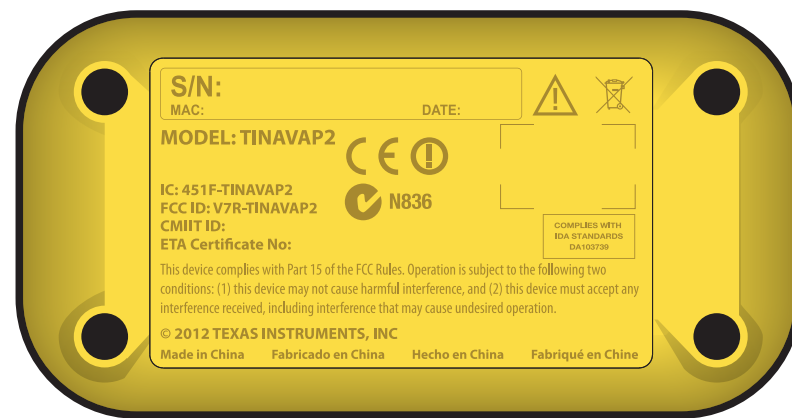

KAPNG

wireless access point

Color reference

Overlay substrait or background print

Overlay Print

| | | |
|------------------------------|---------------------|--------------|
| PROJECT: KAPNG | DESIGNER: R Roberts | REV: |
| DOCUMENT: Regulatory Artwork | DATE: 10.03.2011 | SCALE: 1:1 |
| | | PAGE: 1 of 1 |