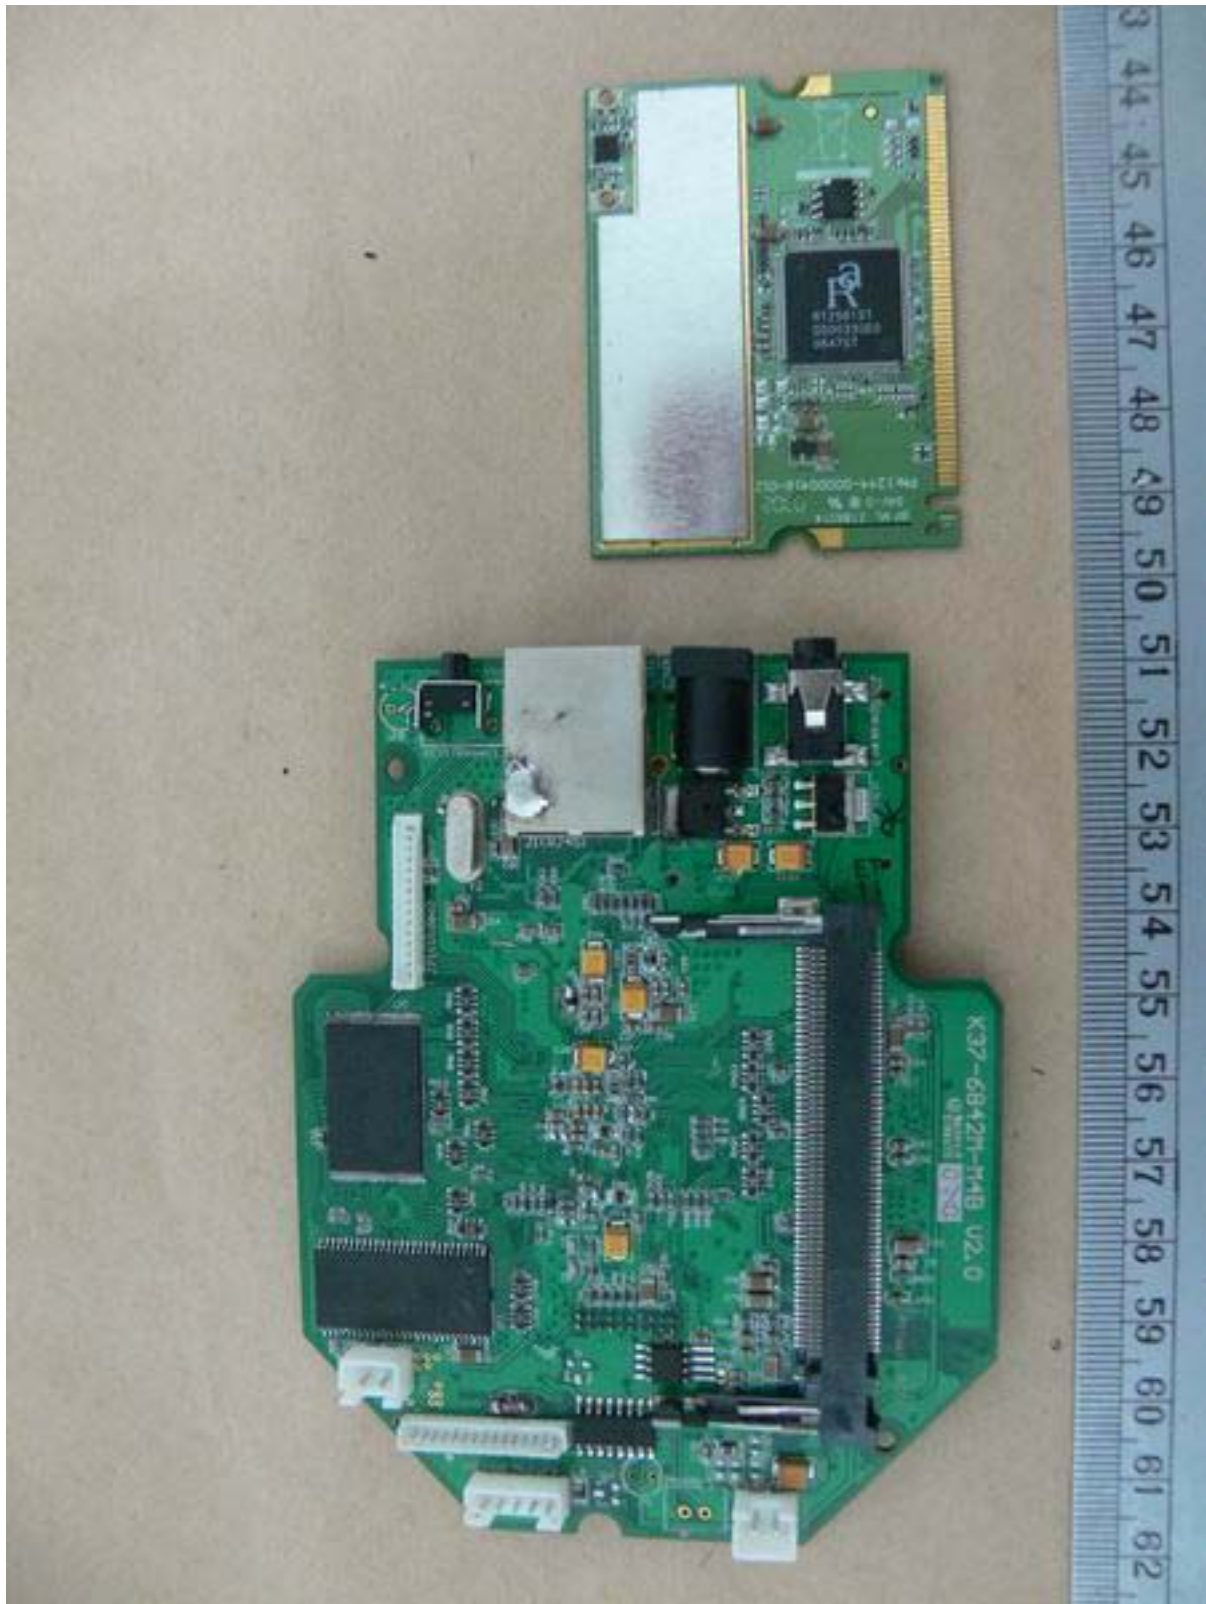

Worldwide Testing Services(Taiwan) Co., Ltd.

Registration number: W6M20802-8896-C-1
FCC ID: V7NM6841M