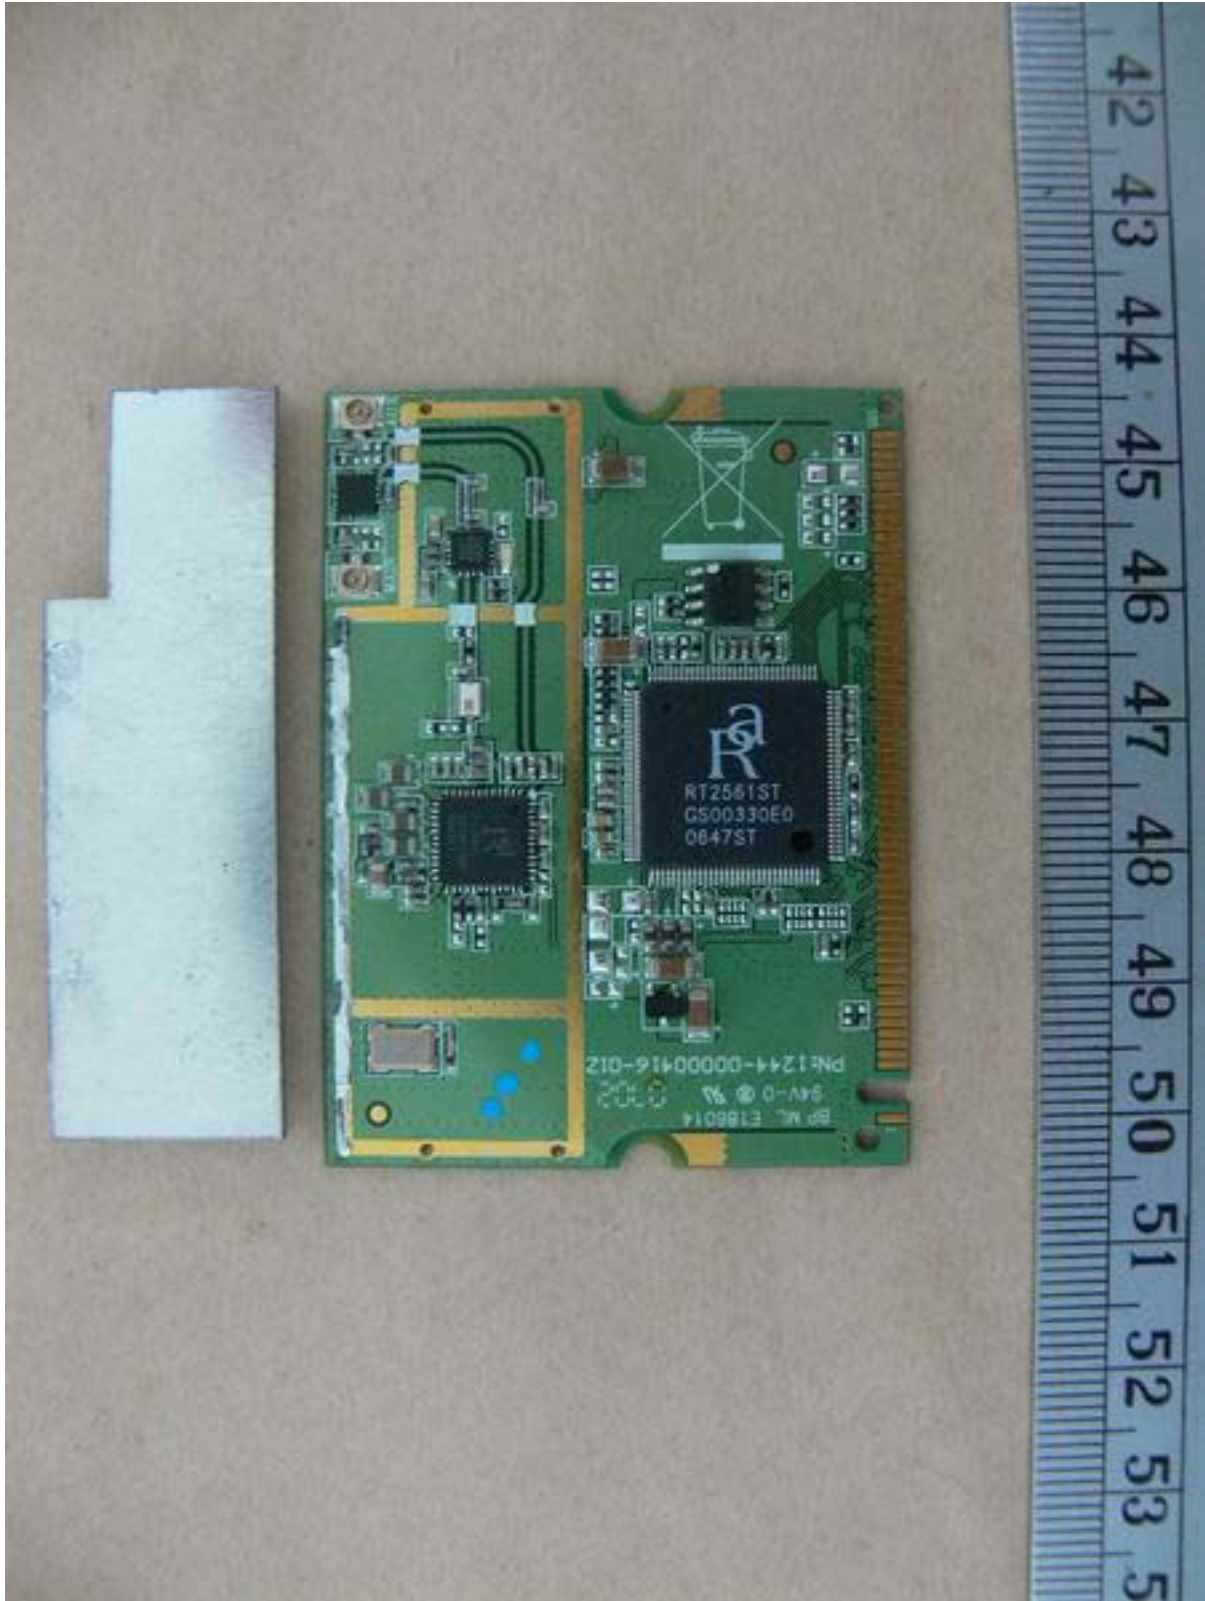

Registration number: W6M20802-8896-C-1
FCC ID: V7NM6841M