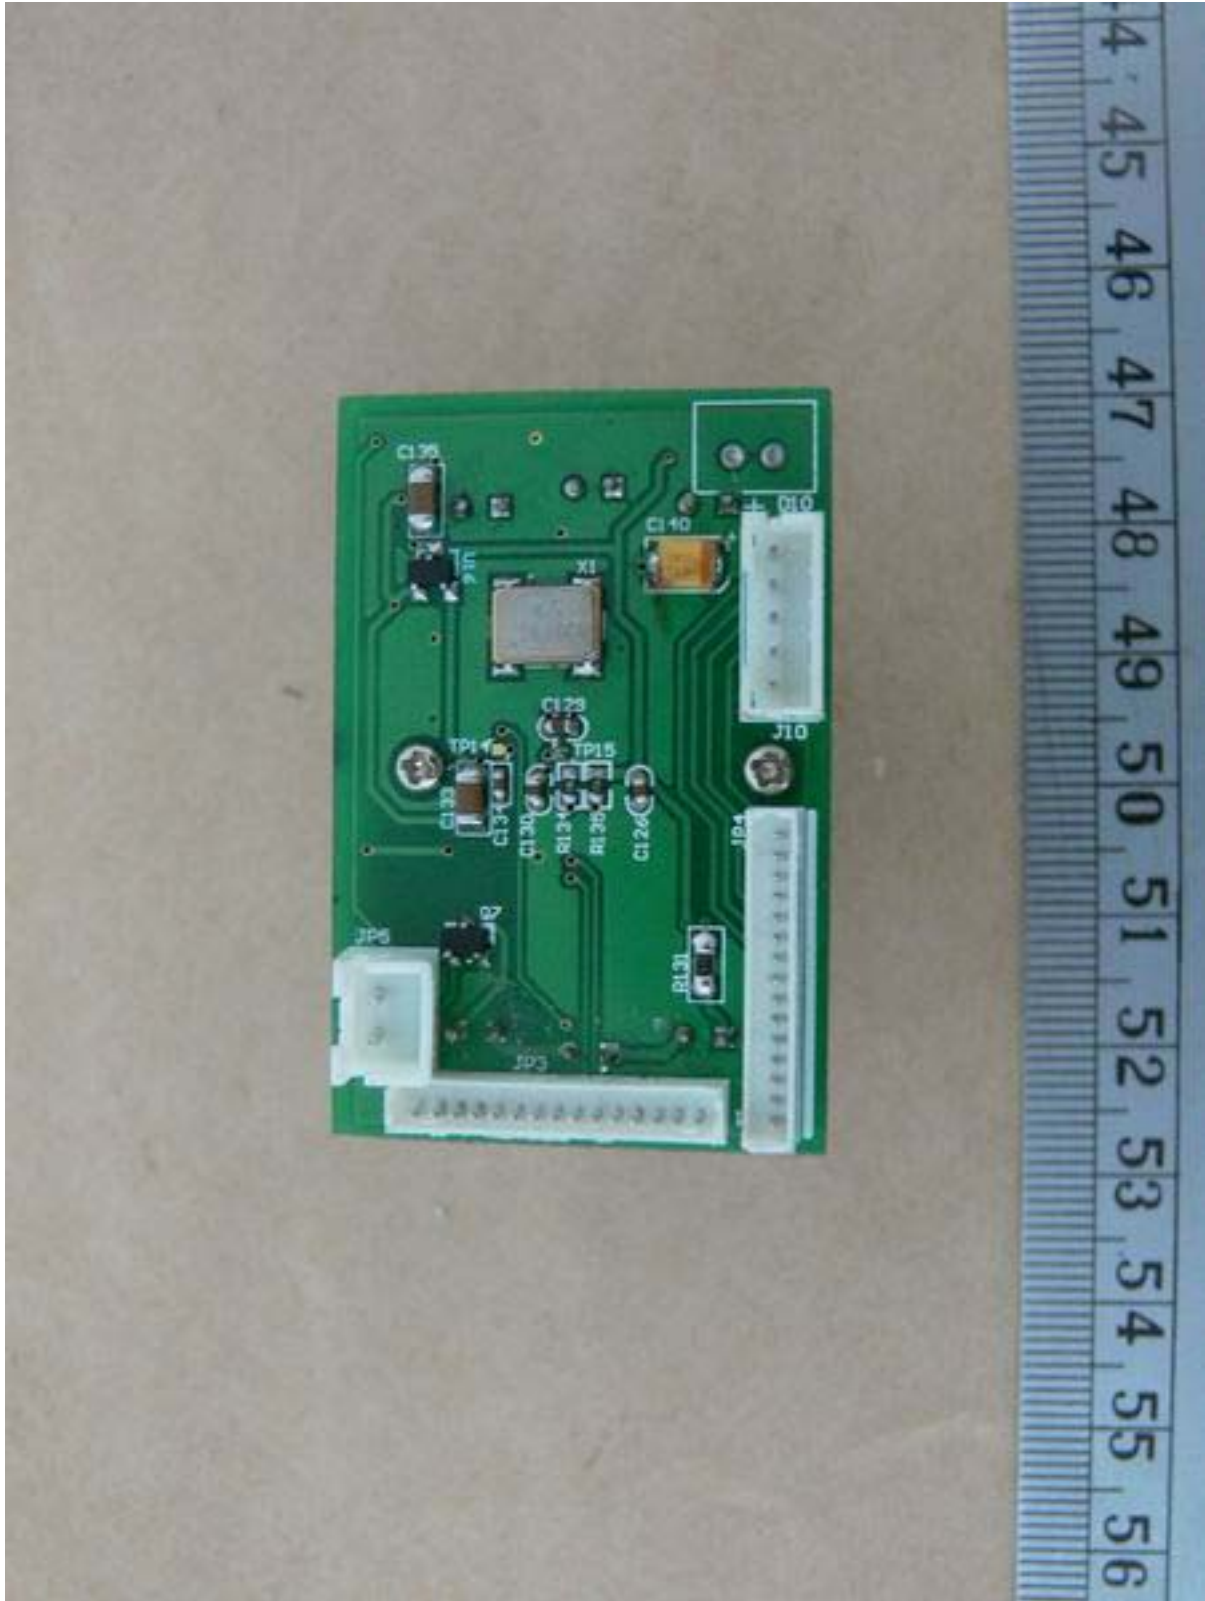

Worldwide Testing Services(Taiwan) Co., Ltd.

Registration number: W6M20802-8896-C-1
FCC ID: V7NM6841M