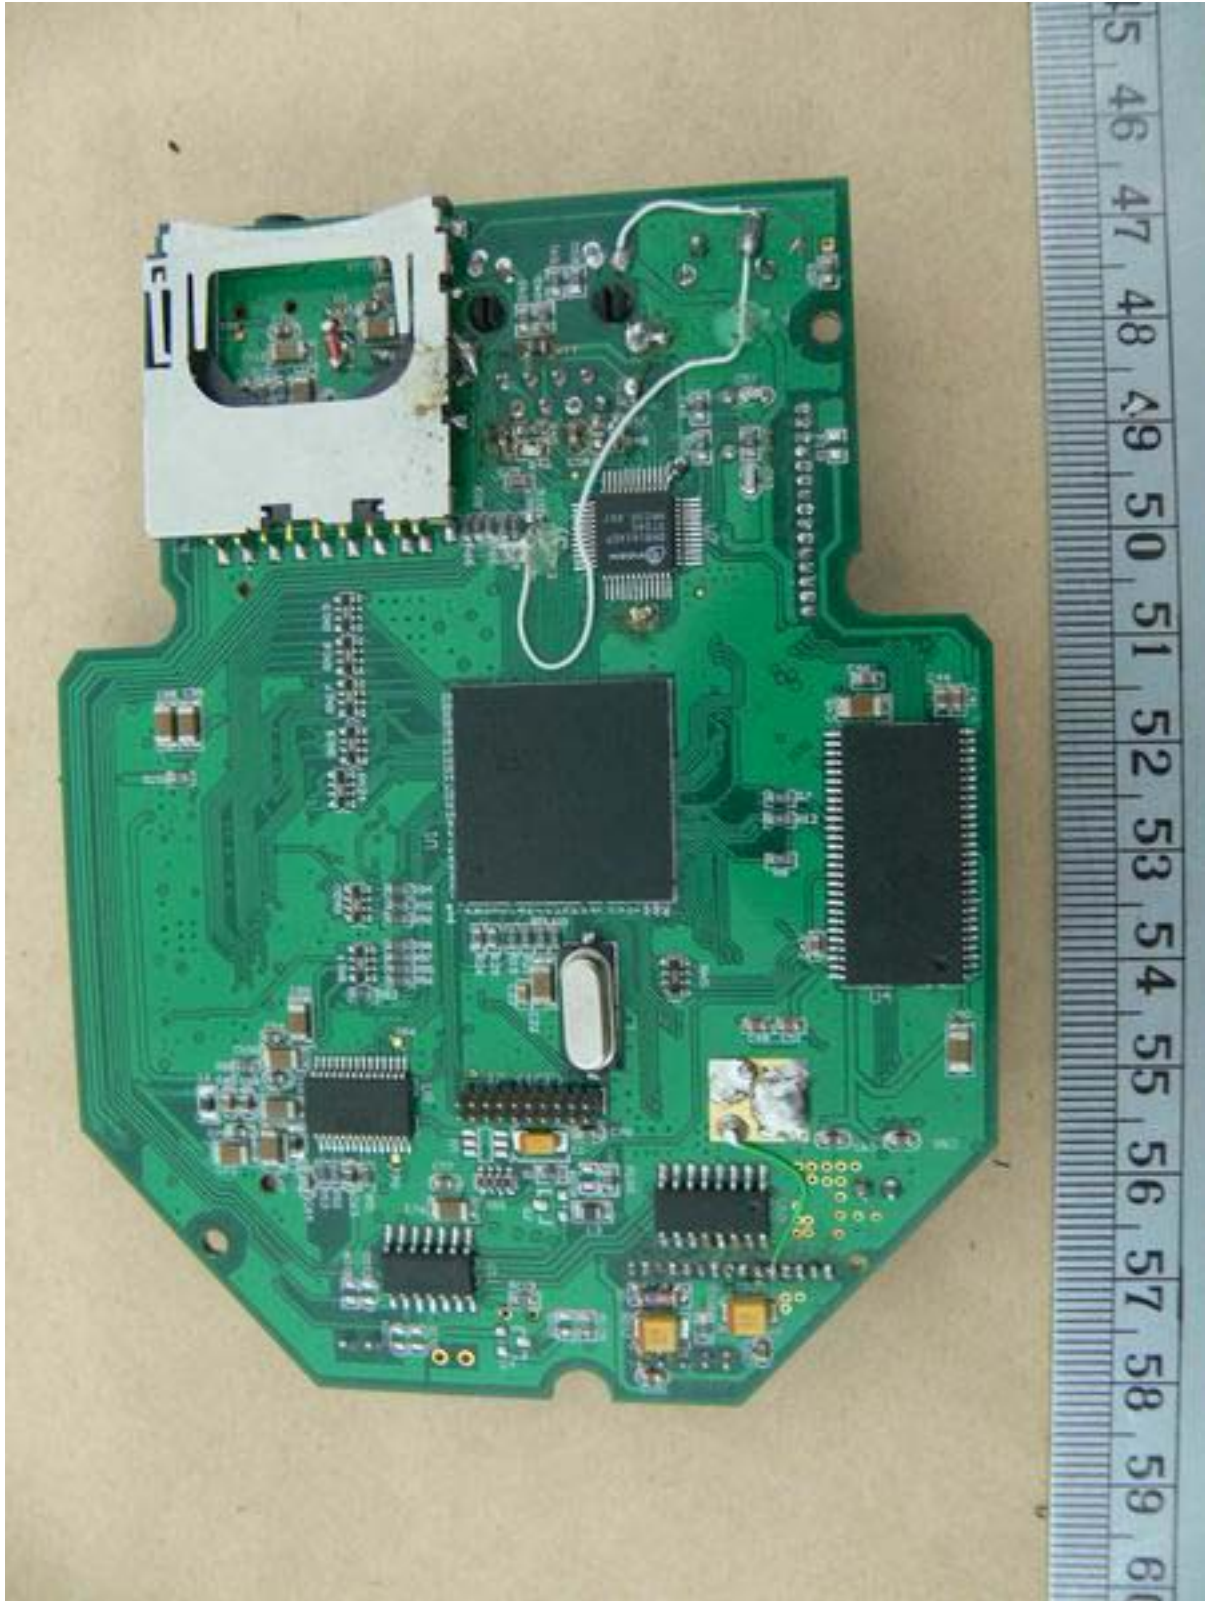

Worldwide Testing Services(Taiwan) Co., Ltd.

Registration number: W6M20802-8896-C-1
FCC ID: V7NM6841M