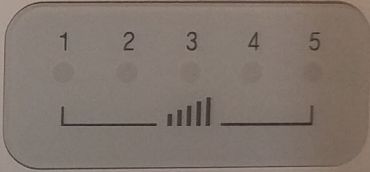

SEOWON INTECH

Device label

 **SEOWON INTECH**

ITEM : LTE OUTDOOR CPE
MODEL : SLC-120T420GA
INPUT : 48 V  (PoE) 0.45 A 

rain tight

FC FCC ID :
MADE IN KOREA

 **SEOWON INTECH**

ITEM : LTE OUTDOOR CPE
MODEL : SLC-120T420GA
INPUT : 48 V  (PoE) 0.45 A 