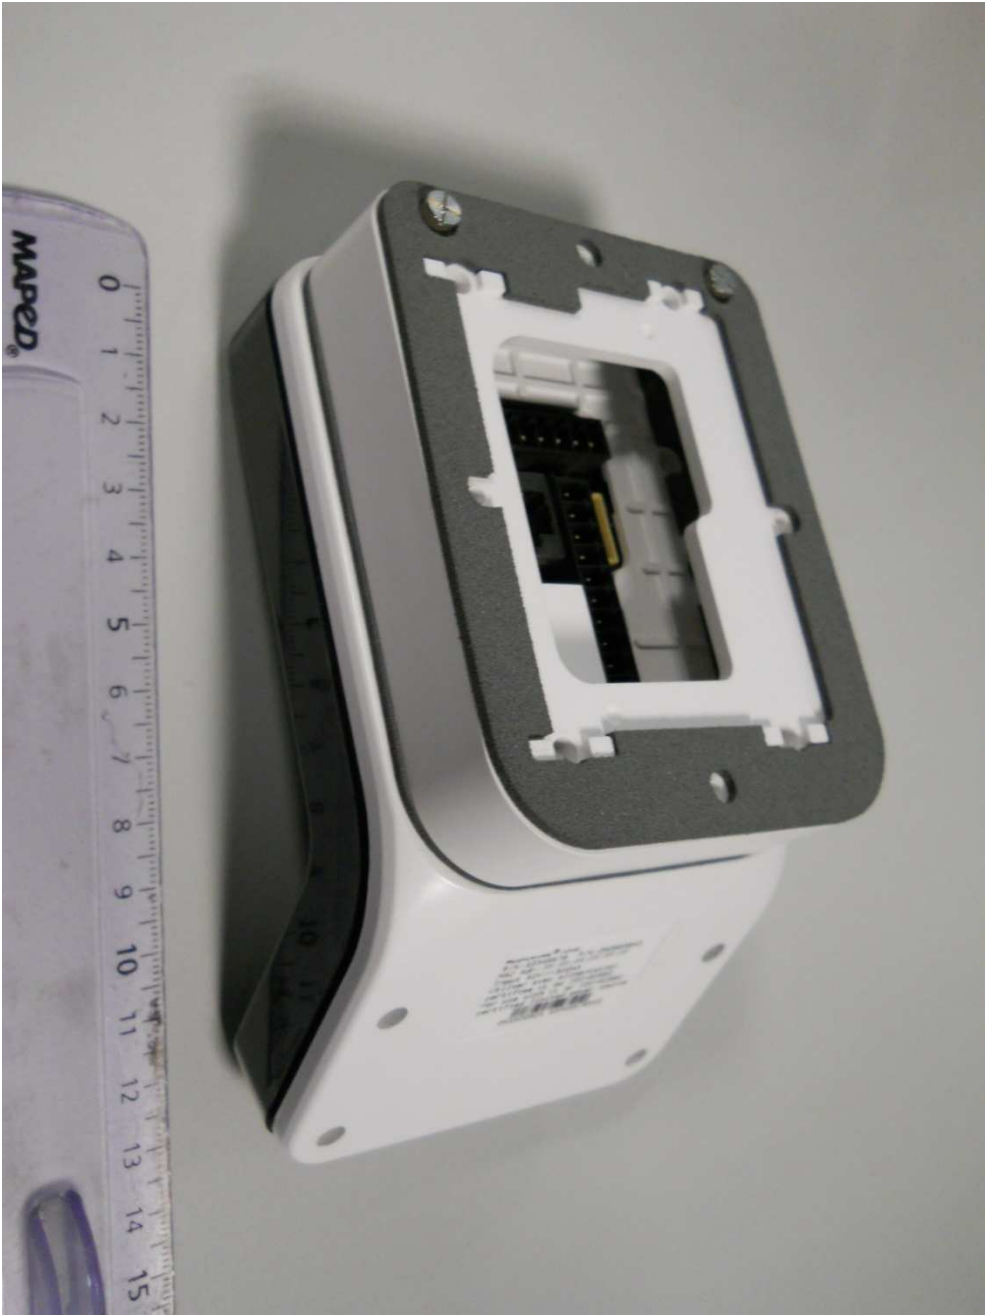

ExtPho-1 : Front side of product without front cover (smoked glass)

ExtPho-2 : Front side of product with front cover (smoked glass)

ExtPho-3 : Rear side of product (connectors side)

ExtPho-4 : Rear side of product with spacer assembled (spacer is an option for assembly on wall)