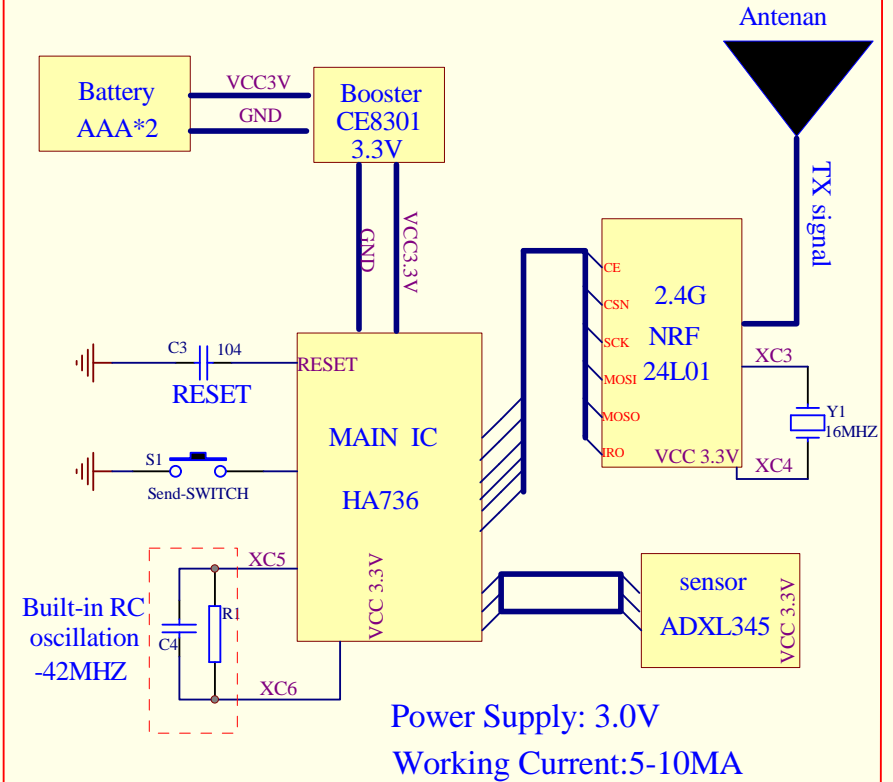

Wireless Mega Fight Panic

Rx block diagram :

Tx block diagram :

MODEL:		REV : 1.0
FUNCTION: Wireless Mega Fight Panic		Size: A4
SHEET :	DESIGN:	1 OF 1
	DRAWING :	DATE : 10/SEP/2013