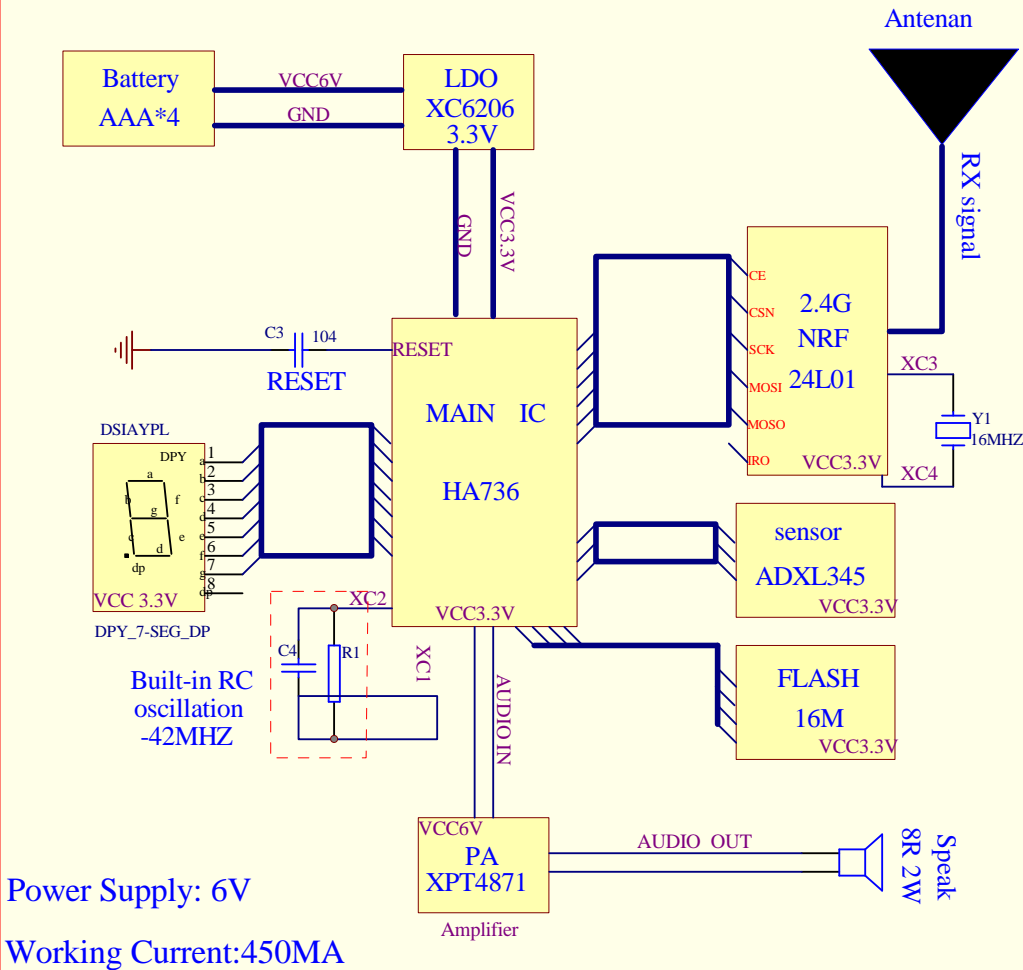

Wireless Mega Fight Panic

Rx block diagram :

Tx block diagram :

MODEL:		REV : 1.0
FUNCTION: Wireless Mega Fight Panic		Size: A4
SHEET :	DESIGN:	1 OF 1
	DRAWING :	DATE : 10/SEP/2013