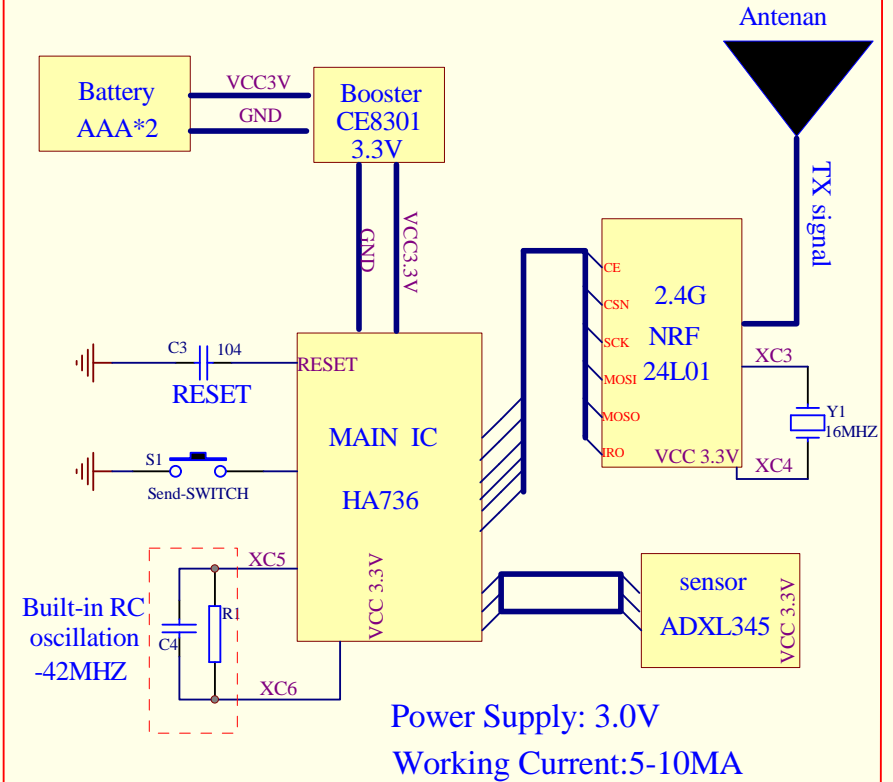

Wireless Mega Fight Panic

Rx block diagram :

Tx block diagram :

MODEL:		REV : 1.0
	FUNCTION: Wireless Mega Fight Panic	Size: A4
SHEET :	DESIGN:	1 OF 1
	DRAWING :	DATE : 10/SEP/2013