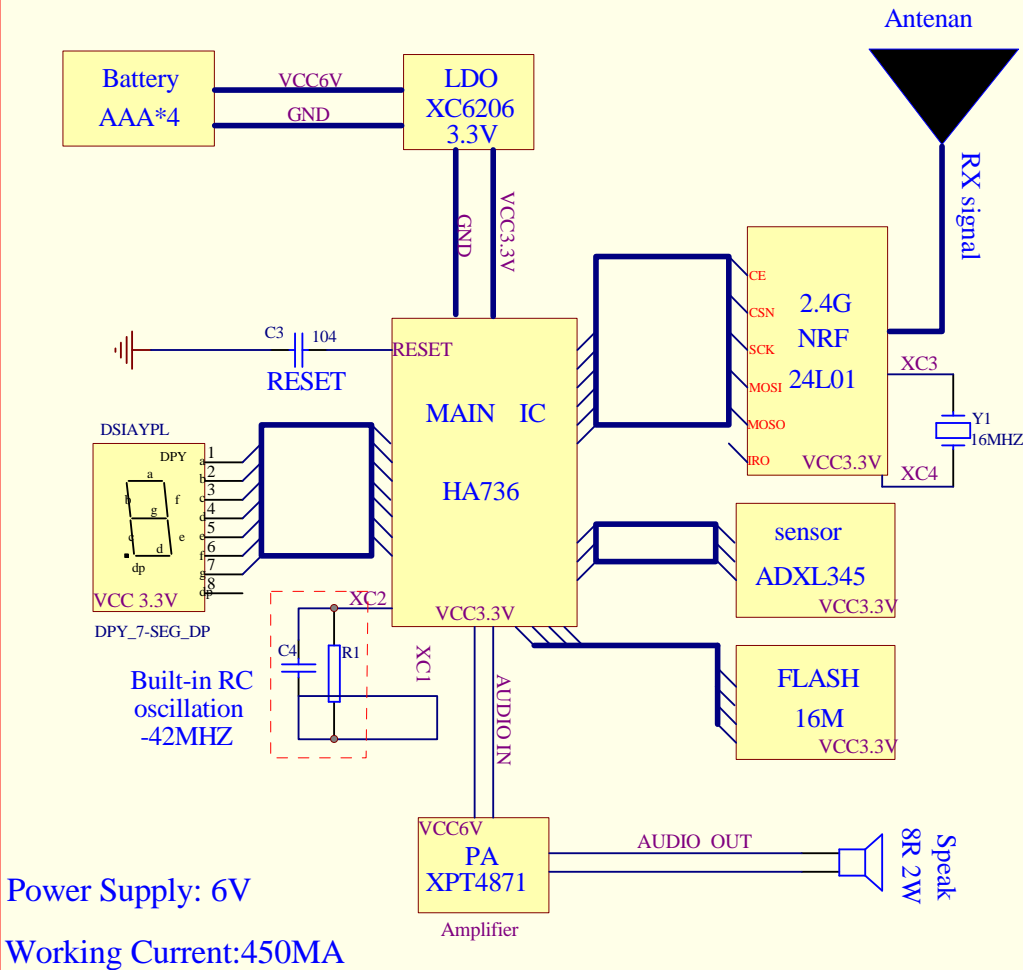

Wireless Mega Fight Panic

Rx block diagram :

Tx block diagram :

MODEL:		REV : 1.0
	FUNCTION: Wireless Mega Fight Panic	Size: A4
SHEET :	DESIGN:	1 OF 1
	DRAWING :	DATE : 10/SEP/2013