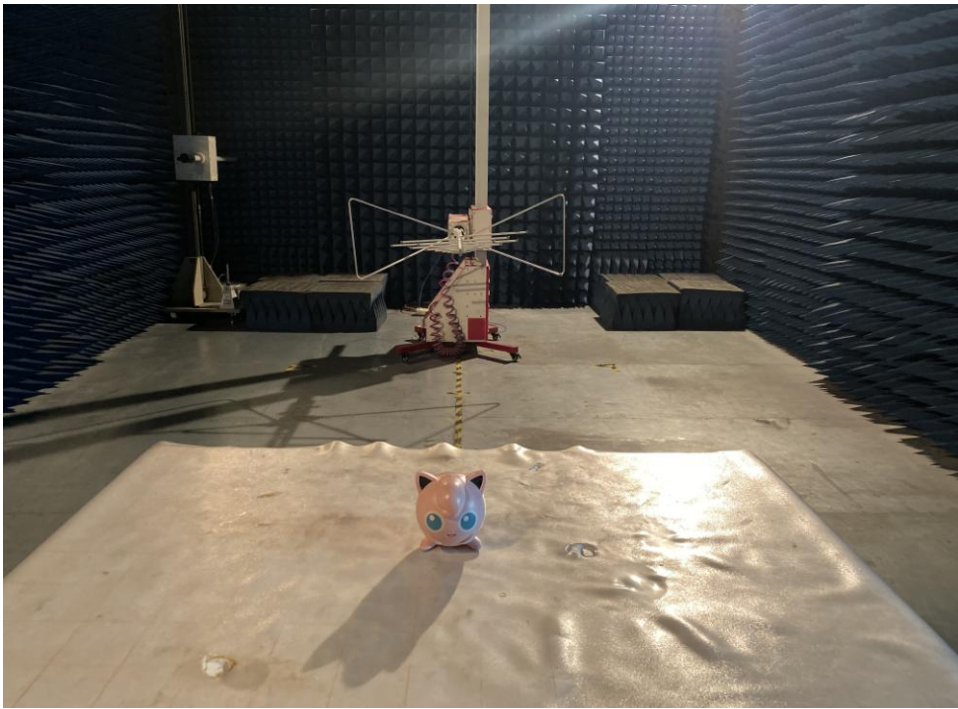

Appendix A: Photographs of Test Setup

Product: Jigglypuff Bluetooth Speaker
Model: KULO-PK-JG
Radiated Emission

Conducted Emission