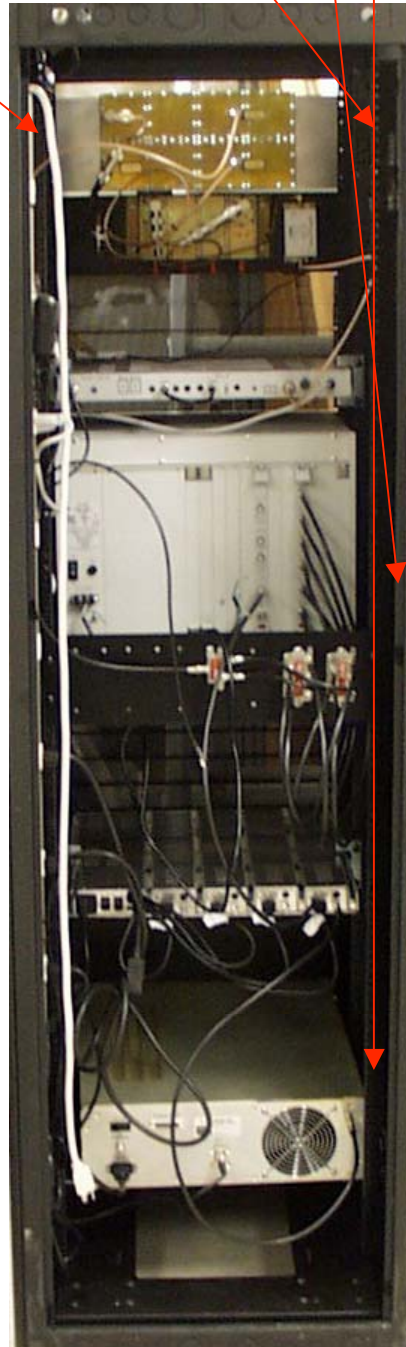

Label Location: Inside wall FCC ID label

Serial number label (3)

Arcadian Part 27 A-Band
FCC ID: V72BSR757
TX: 757-758 MHz
RX: 787-788 MHz