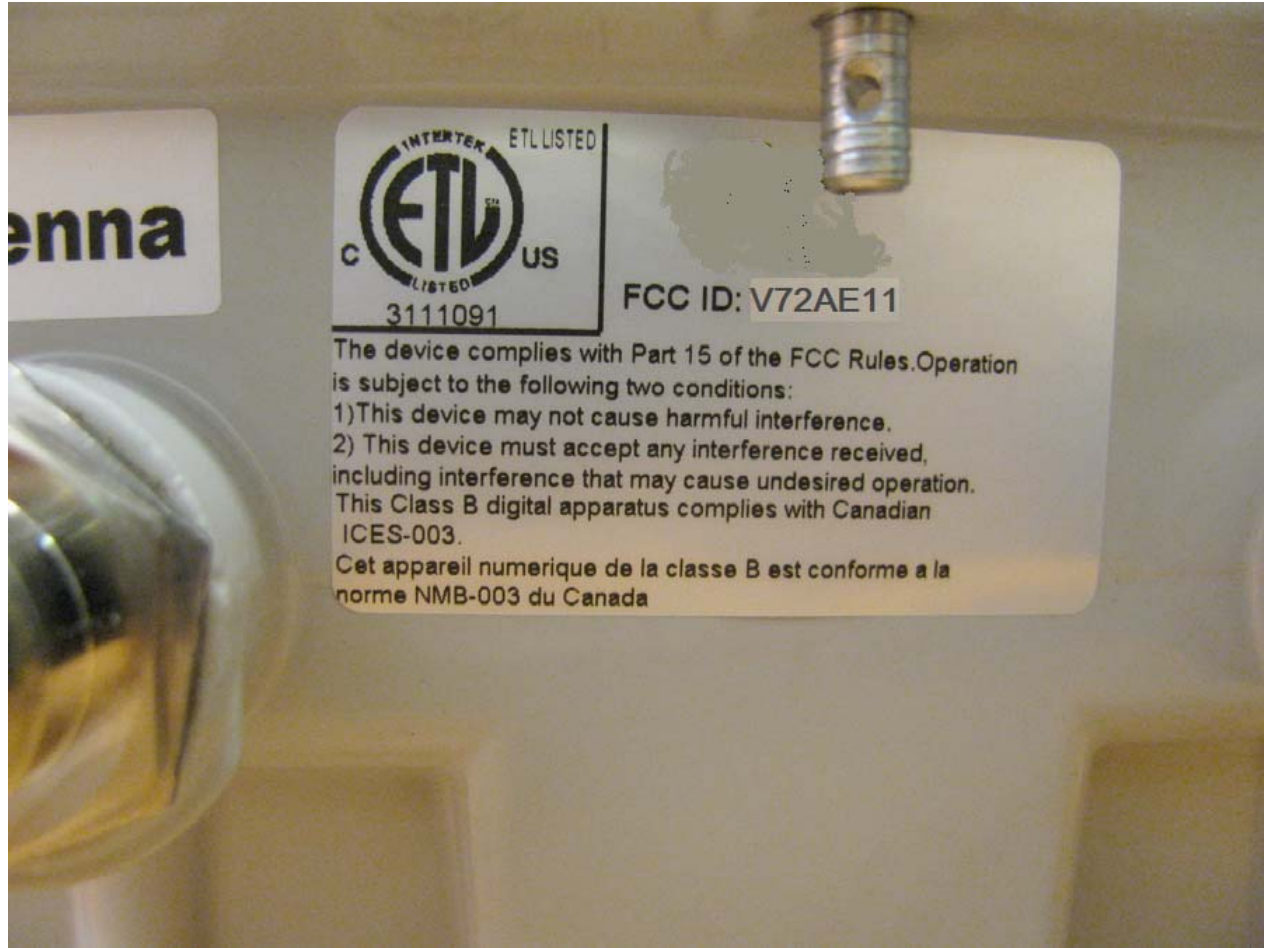

Arcadian

FCC ID:V72AE11

Wireless Modem

Label Location