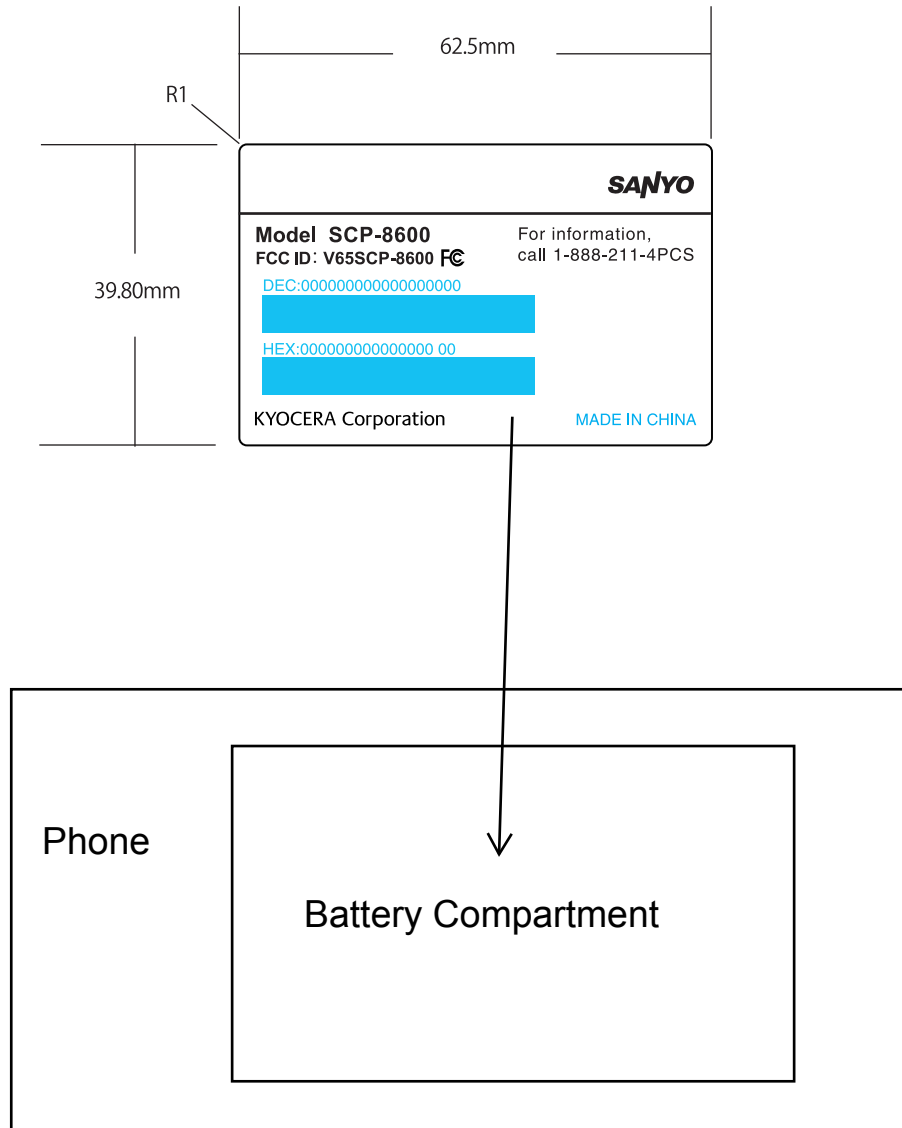

SCP-8600 (E73) Rating Label

<Note on FCC ID>

The handset's FCC ID is printed on the outside of the box.

As the box contains the handset without battery/battery cover installed, the FCC ID Printed on the rating label affixed to the opening on the back of the handset will be easily visible.