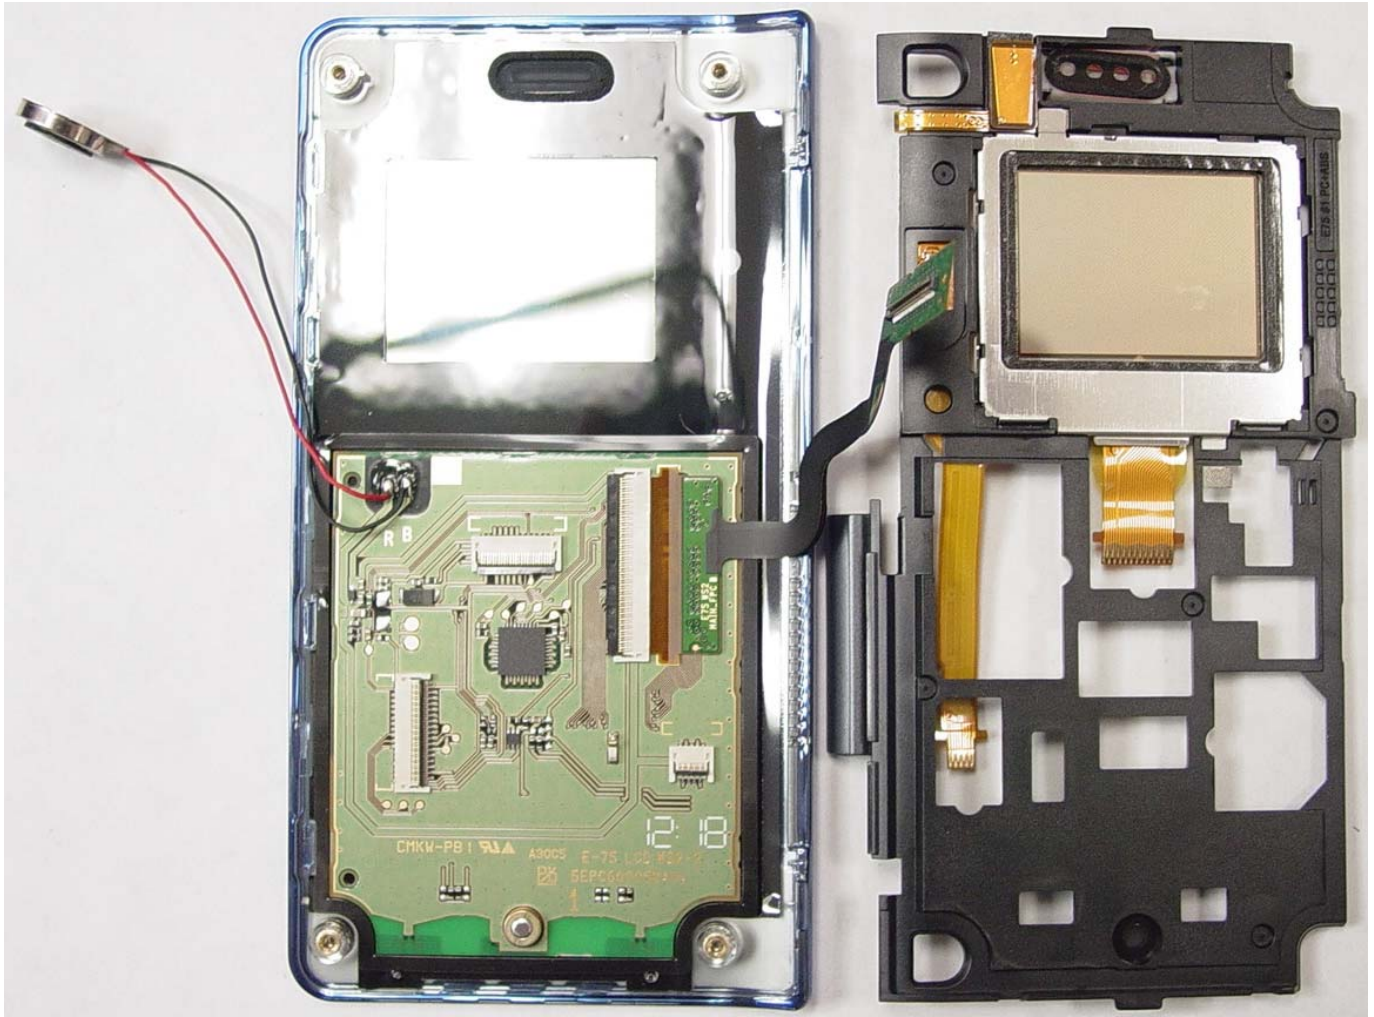

Applicant:	Kyocera
FCC ID:	V65SCP-6780
Report #:	CT-6780-8-0610-R0

1 EXHIBIT 8: INTERNAL PHOTOS

Applicant:	Kyocera
FCC ID:	V65SCP-6780
Report #:	CT-6780-8-0610-R0

Applicant:	Kyocera
FCC ID:	V65SCP-6780
Report #:	CT-6780-8-0610-R0

Applicant:	Kyocera
FCC ID:	V65SCP-6780
Report #:	CT-6780-8-0610-R0

Applicant:	Kyocera
FCC ID:	V65SCP-6780
Report #:	CT-6780-8-0610-R0

Applicant:	Kyocera
FCC ID:	V65SCP-6780
Report #:	CT-6780-8-0610-R0

Applicant:	Kyocera
FCC ID:	V65SCP-6780
Report #:	CT-6780-8-0610-R0