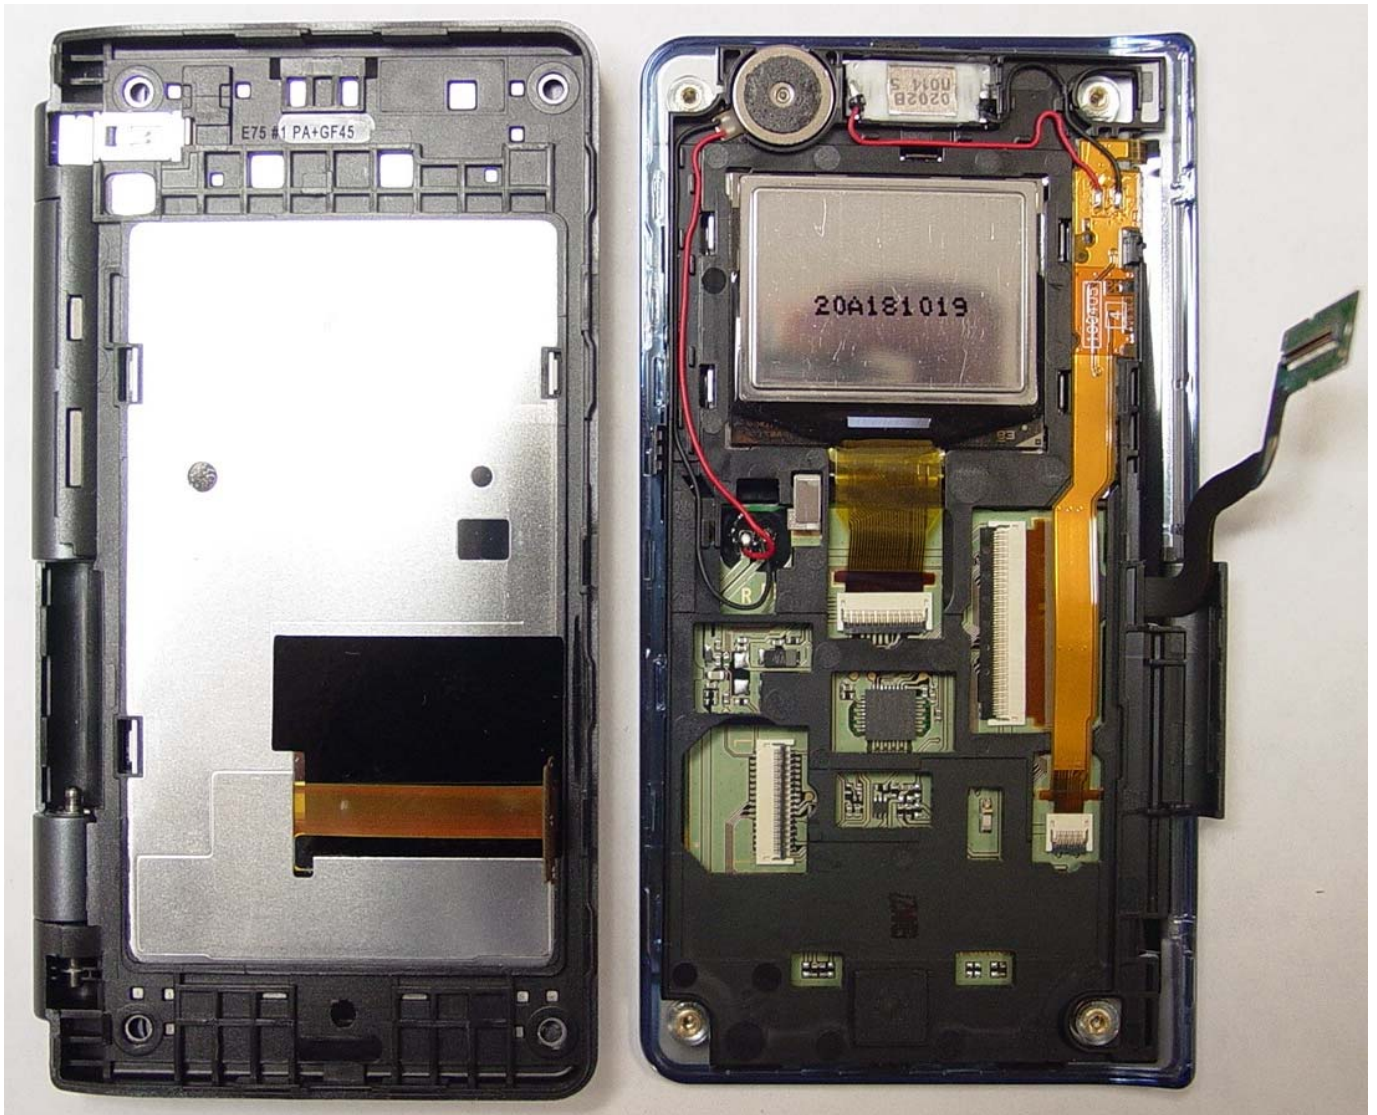

Applicant:	Kyocera
FCC ID:	V65SCP-6780
Report #:	CT-6780-8-0610-R0

1 EXHIBIT 8: INTERNAL PHOTOS

Applicant:	Kyocera
FCC ID:	V65SCP-6780
Report #:	CT-6780-8-0610-R0

Applicant:	Kyocera
FCC ID:	V65SCP-6780
Report #:	CT-6780-8-0610-R0

Applicant:	Kyocera
FCC ID:	V65SCP-6780
Report #:	CT-6780-8-0610-R0

Applicant:	Kyocera
FCC ID:	V65SCP-6780
Report #:	CT-6780-8-0610-R0

Applicant:	Kyocera
FCC ID:	V65SCP-6780
Report #:	CT-6780-8-0610-R0

Applicant:	Kyocera
FCC ID:	V65SCP-6780
Report #:	CT-6780-8-0610-R0