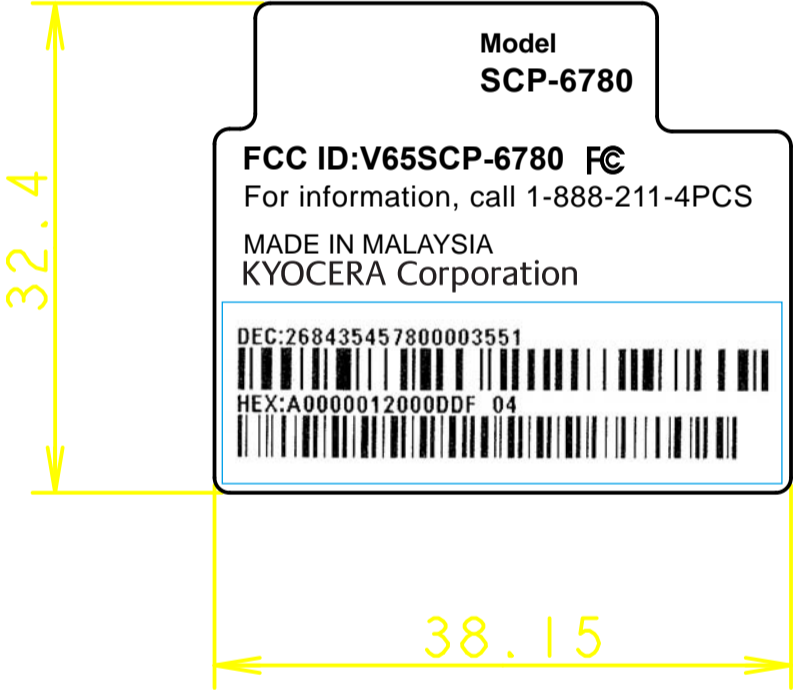

Rating Label for SCP-6780

<Note on FCC ID>
The handset's FCC ID is printed on the outside of the box.
As the box contains the handset without battery/battery cover installed, the FCC ID Printed on the rating label affixed to the opening on the back of the handset will be easily visible.