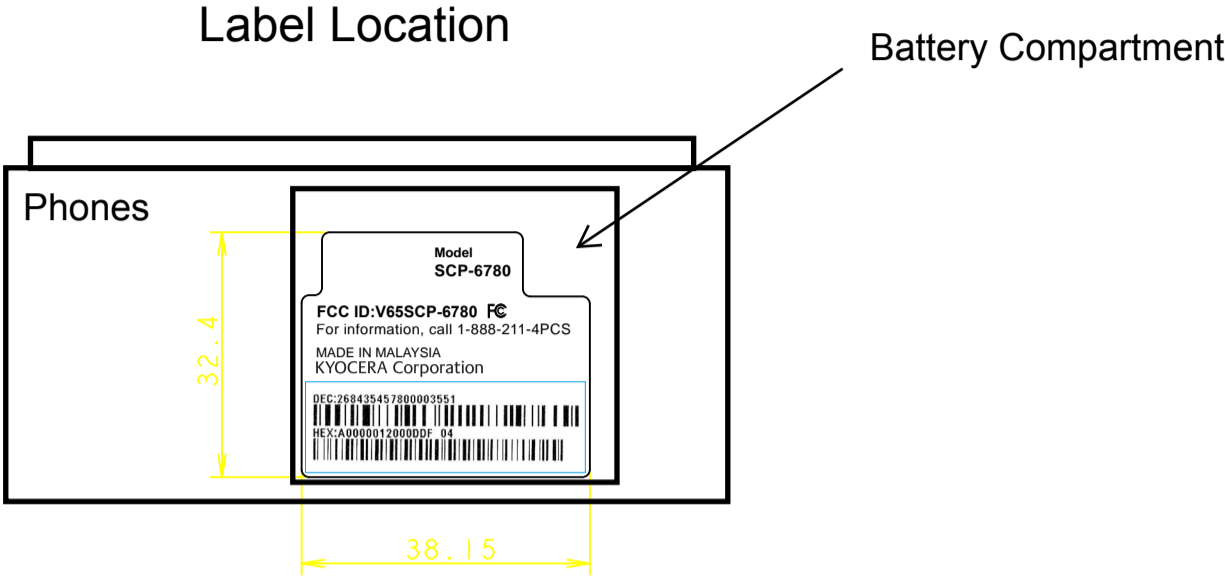

Rating Label for SCP-6780

<Note on FCC ID>
The handset's FCC ID is printed on the outside of the box.
As the box contains the handset without battery/battery cover installed, the FCC ID Printed on the rating label affixed to the opening on the back of the handset will be easily visible.