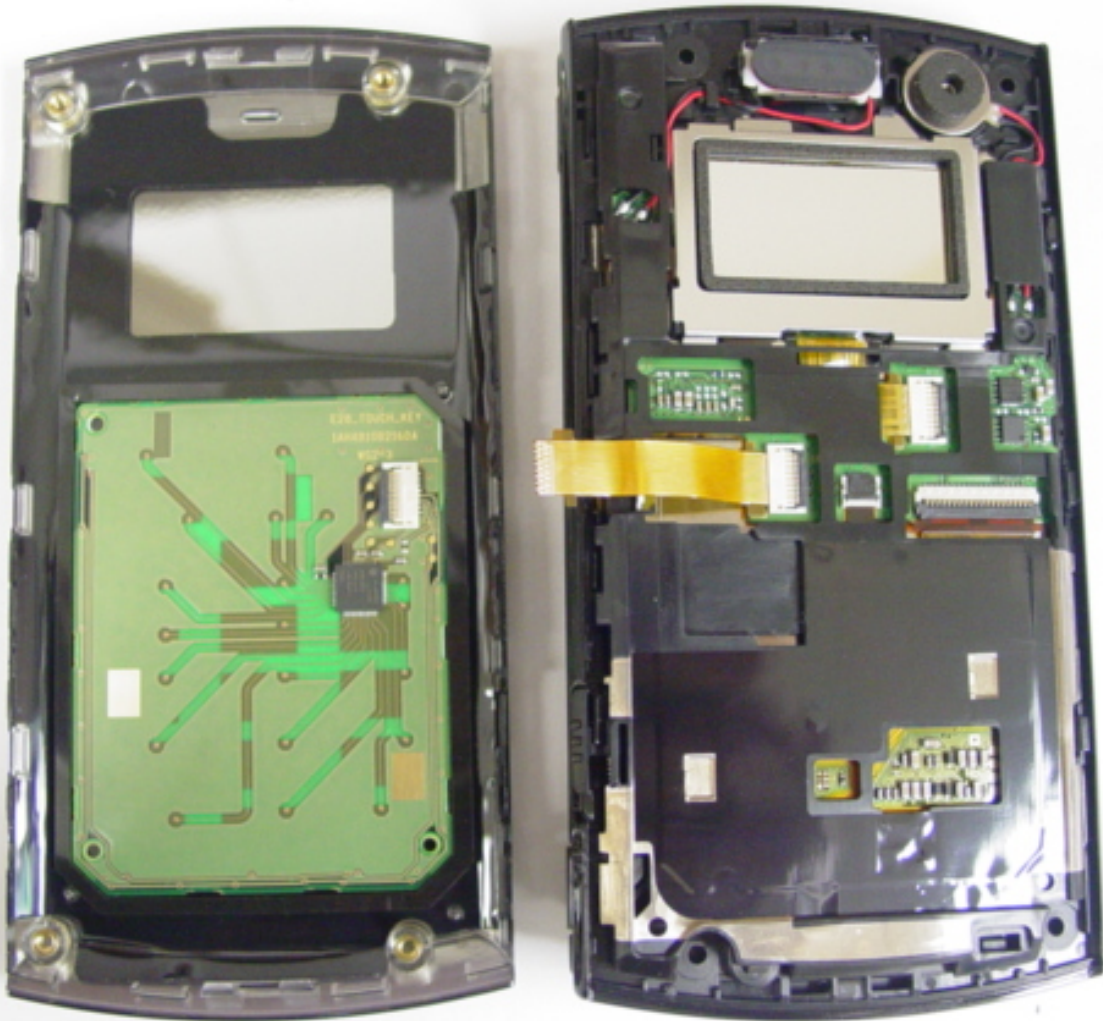

Applicant:	Kyocera
FCC ID:	V65SCP-6760
Report #:	CT-6760-INTP-0709-R0

EXHIBIT 8: INTERNAL PHOTOS

Applicant:	Kyocera
FCC ID:	V65SCP-6760
Report #:	CT-6760-INTP-0709-R0

Applicant:	Kyocera
FCC ID:	V65SCP-6760
Report #:	CT-6760-INTP-0709-R0

Applicant:	Kyocera
FCC ID:	V65SCP-6760
Report #:	CT-6760-INTP-0709-R0

Applicant:	Kyocera
FCC ID:	V65SCP-6760
Report #:	CT-6760-INTP-0709-R0

Applicant:	Kyocera
FCC ID:	V65SCP-6760
Report #:	CT-6760-INTP-0709-R0