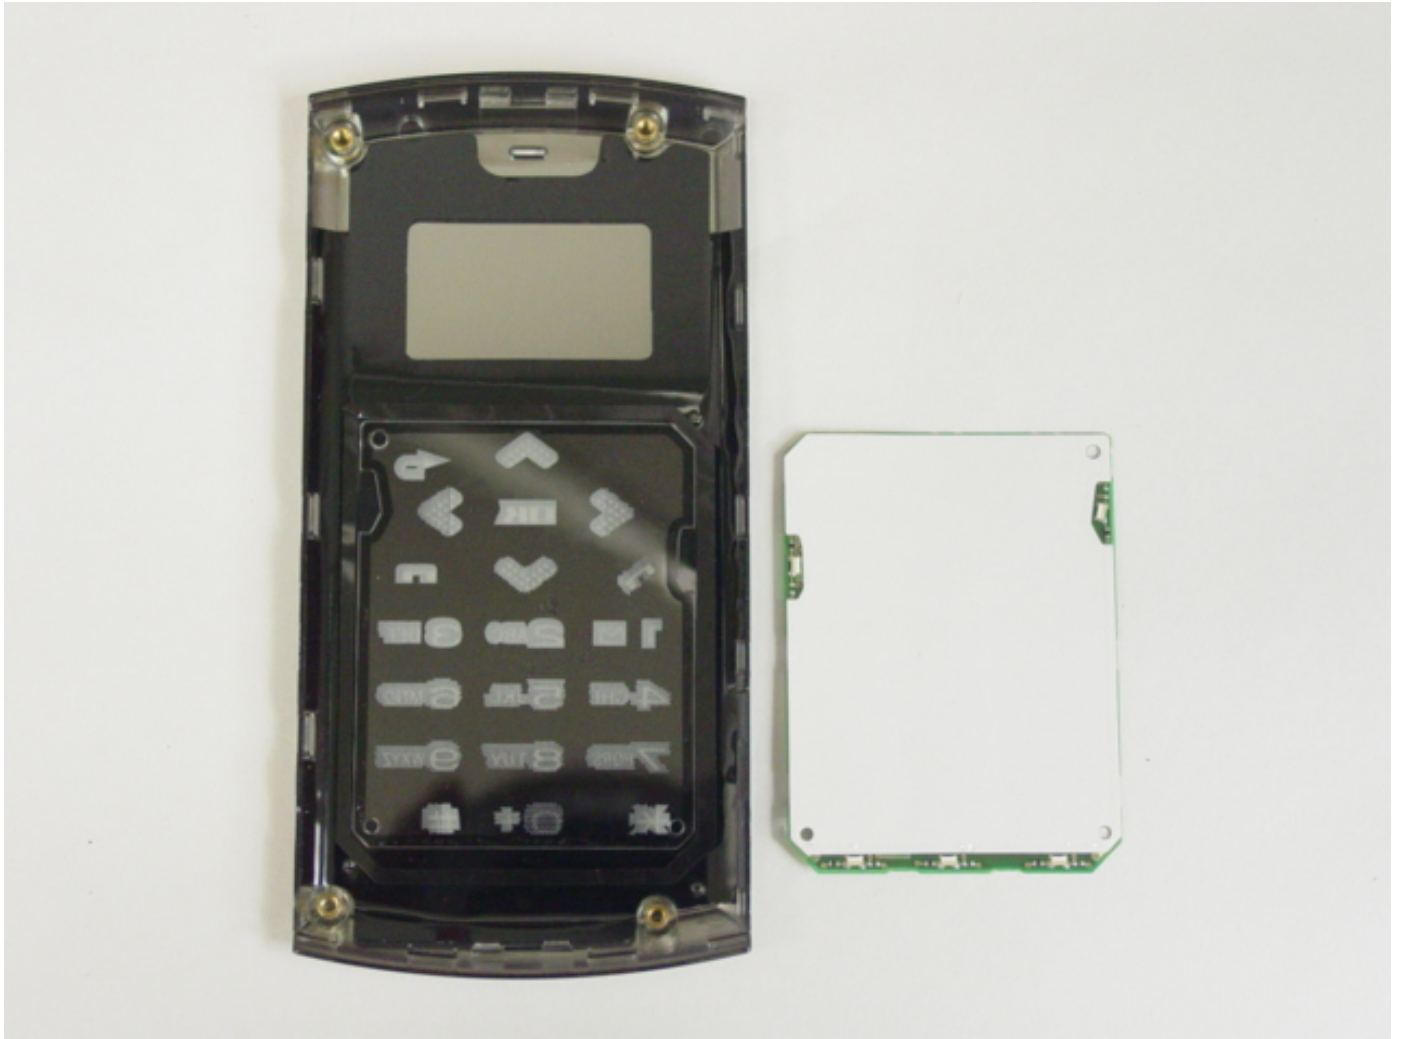

Applicant:	Kyocera
FCC ID:	V65SCP-6760
Report #:	CT-6760-INTP-0709-R0