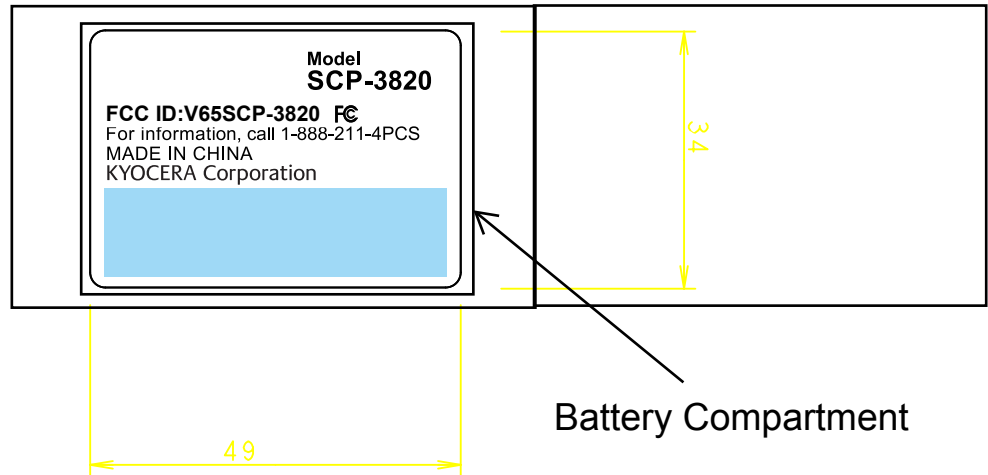

# Rating Label for E-73 SCP-3820 2010/05/13

## Label Location

scale 1/1

scale 2/1

### <Note on FCC ID>

The handset's FCC ID is printed on the outside of the box.

As the box contains the handset without battery/battery cover installed, the FCC ID Printed on the rating label affixed to the opening on the back of the handset will be easily visible.