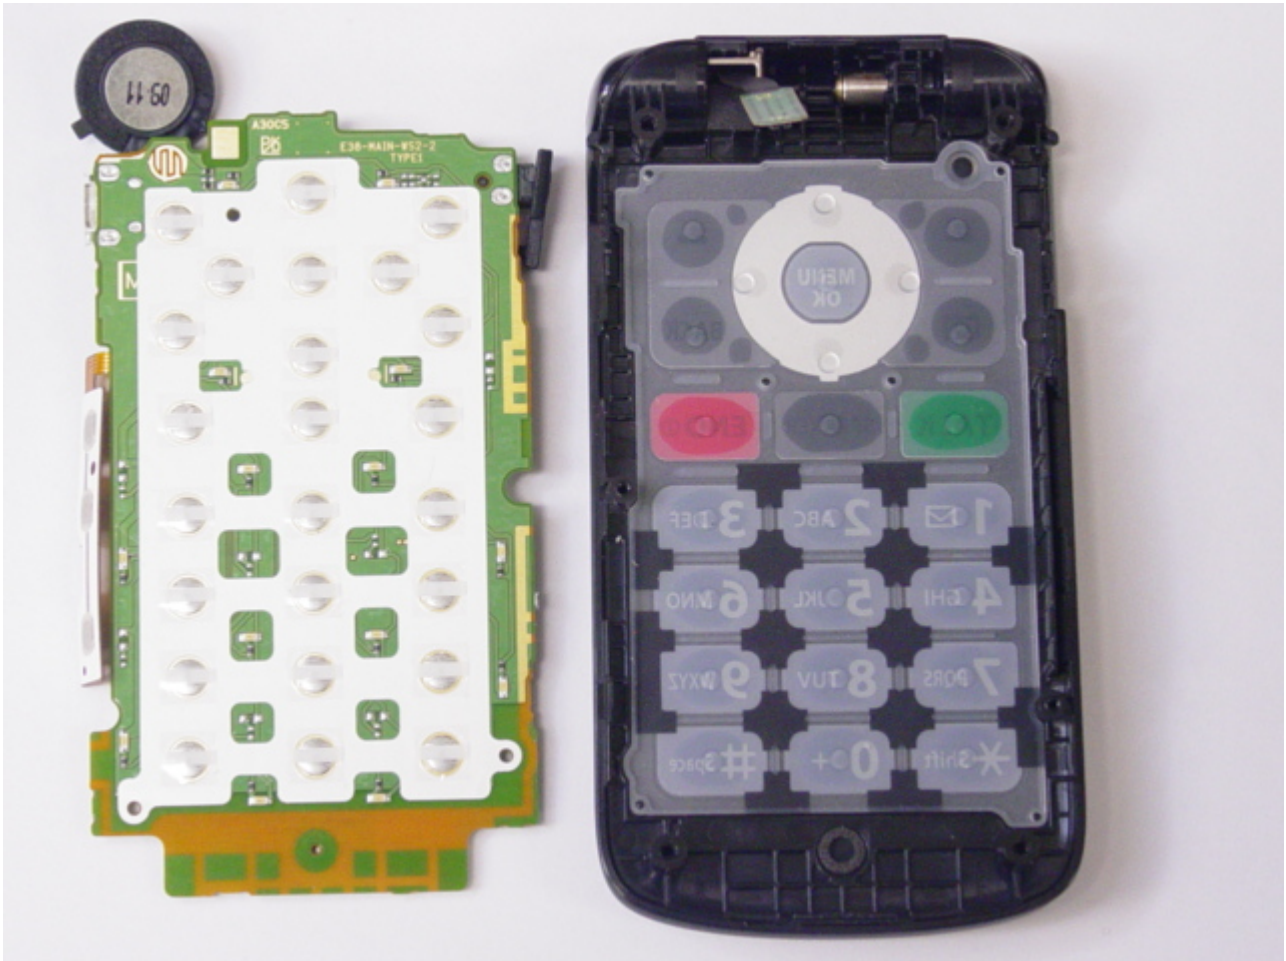

Applicant:	Kyocera
FCC ID:	V65SCP-3810
Report #:	CT-3810-INTP-0809-R0

**1 EXHIBIT 8: INTERNAL PHOTOS**

Applicant:	Kyocera
FCC ID:	V65SCP-3810
Report #:	CT-3810-INTP-0809-R0

Applicant:	Kyocera
FCC ID:	V65SCP-3810
Report #:	CT-3810-INTP-0809-R0

Applicant:	Kyocera
FCC ID:	V65SCP-3810
Report #:	CT-3810-INTP-0809-R0

Applicant:	Kyocera
FCC ID:	V65SCP-3810
Report #:	CT-3810-INTP-0809-R0

Applicant:	Kyocera
FCC ID:	V65SCP-3810
Report #:	CT-3810-INTP-0809-R0

Applicant:	Kyocera
FCC ID:	V65SCP-3810
Report #:	CT-3810-INTP-0809-R0