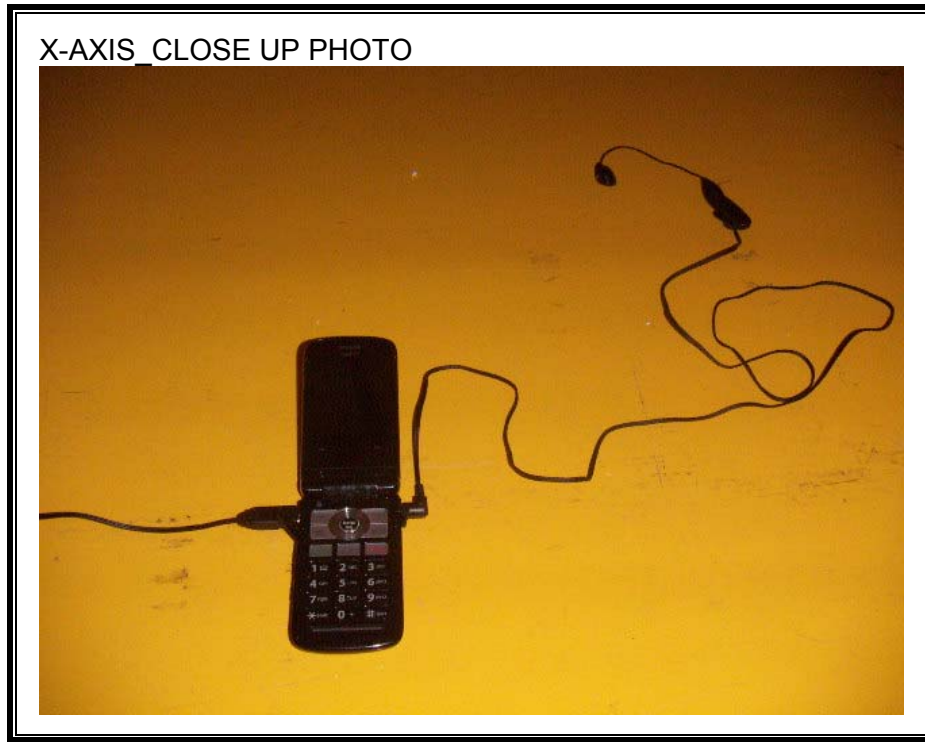

8. SETUP PHOTOS

RADIATED RF MEASUREMENT SETUP FOR PORTABLE CONFIGURATION

WORST-CASE: EUT in flip open condition with AC adapter & earphone connected

END OF REPORT