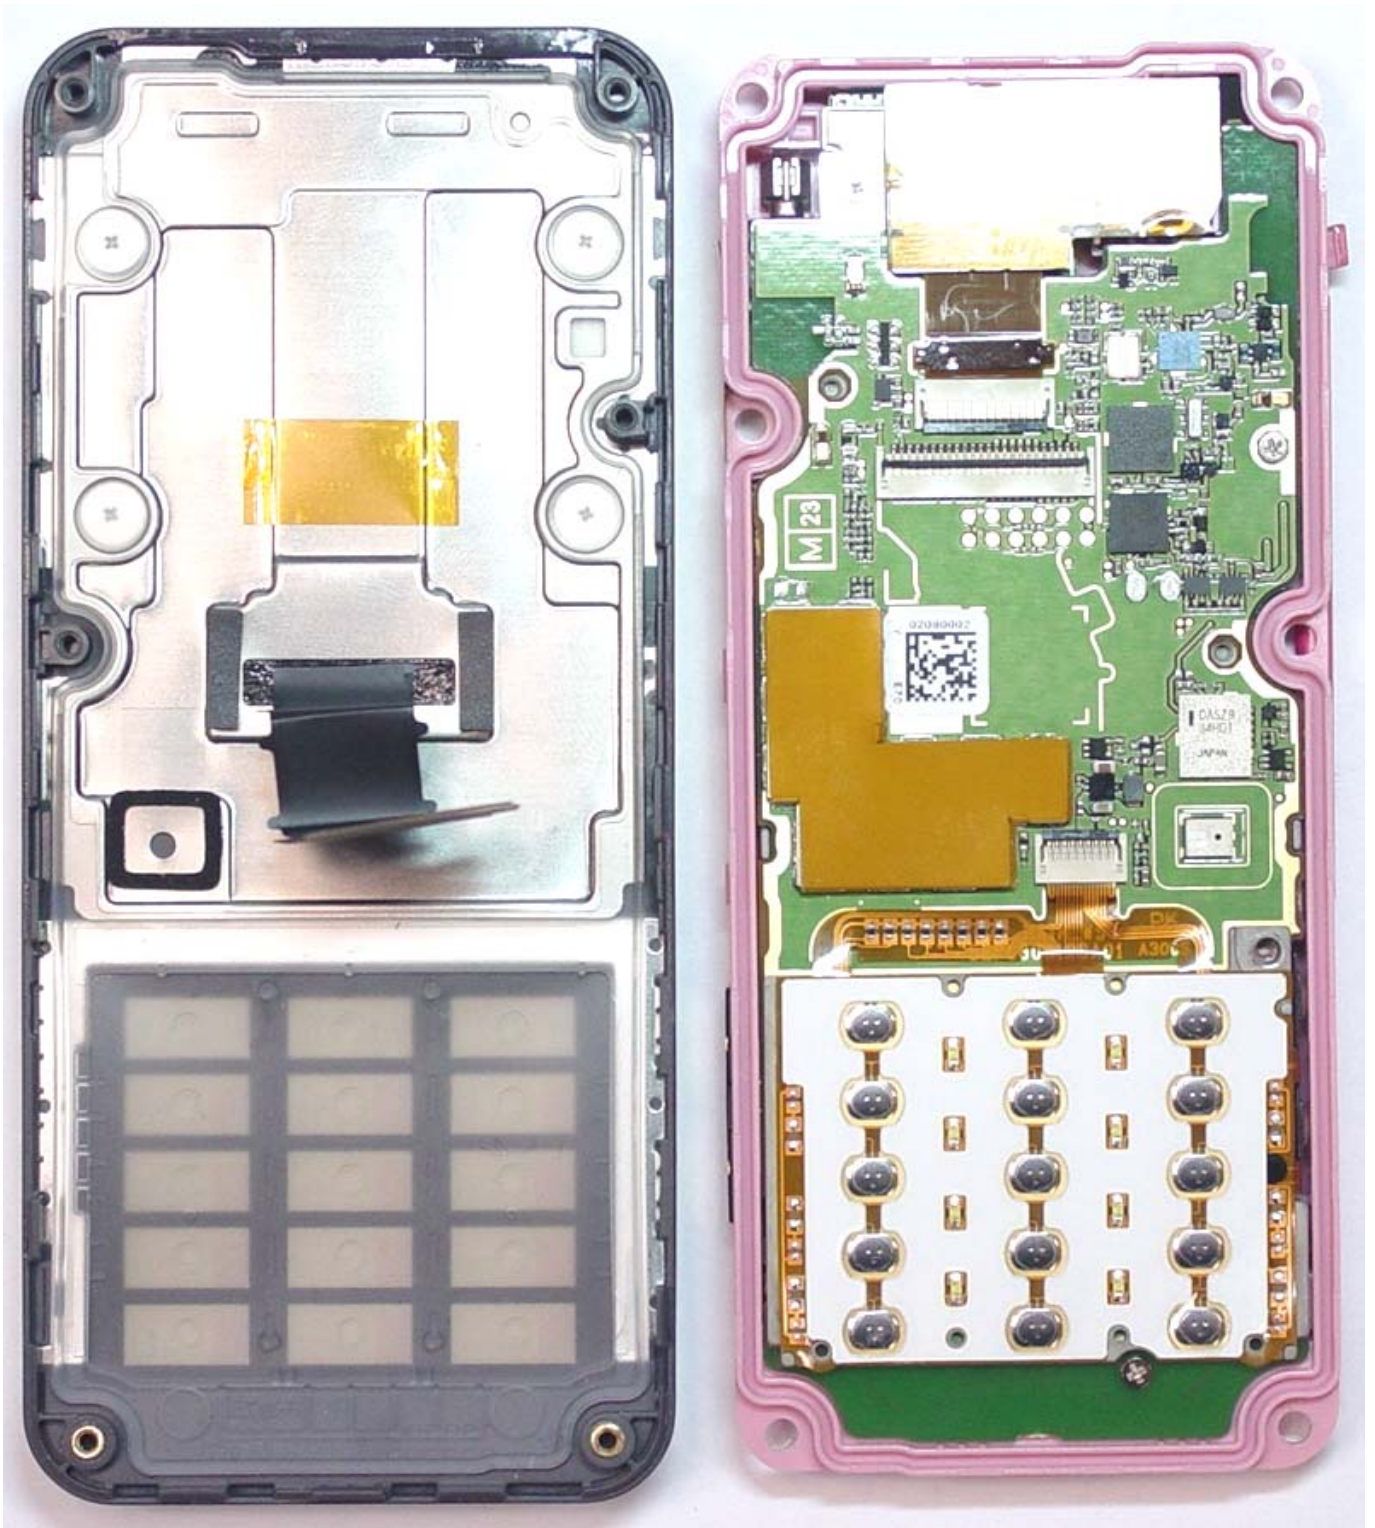

Applicant:	Kyocera
FCC ID:	V65SA002
Report #:	CT-SA002-8-0210-R0

1 EXHIBIT 8: INTERNAL PHOTOS

Applicant:	Kyocera
FCC ID:	V65SA002
Report #:	CT-SA002-8-0210-R0

Applicant:	Kyocera
FCC ID:	V65SA002
Report #:	CT-SA002-8-0210-R0

Applicant:	Kyocera
FCC ID:	V65SA002
Report #:	CT-SA002-8-0210-R0

Applicant:	Kyocera
FCC ID:	V65SA002
Report #:	CT-SA002-8-0210-R0

Applicant:	Kyocera
FCC ID:	V65SA002
Report #:	CT-SA002-8-0210-R0

Applicant:	Kyocera
FCC ID:	V65SA002
Report #:	CT-SA002-8-0210-R0