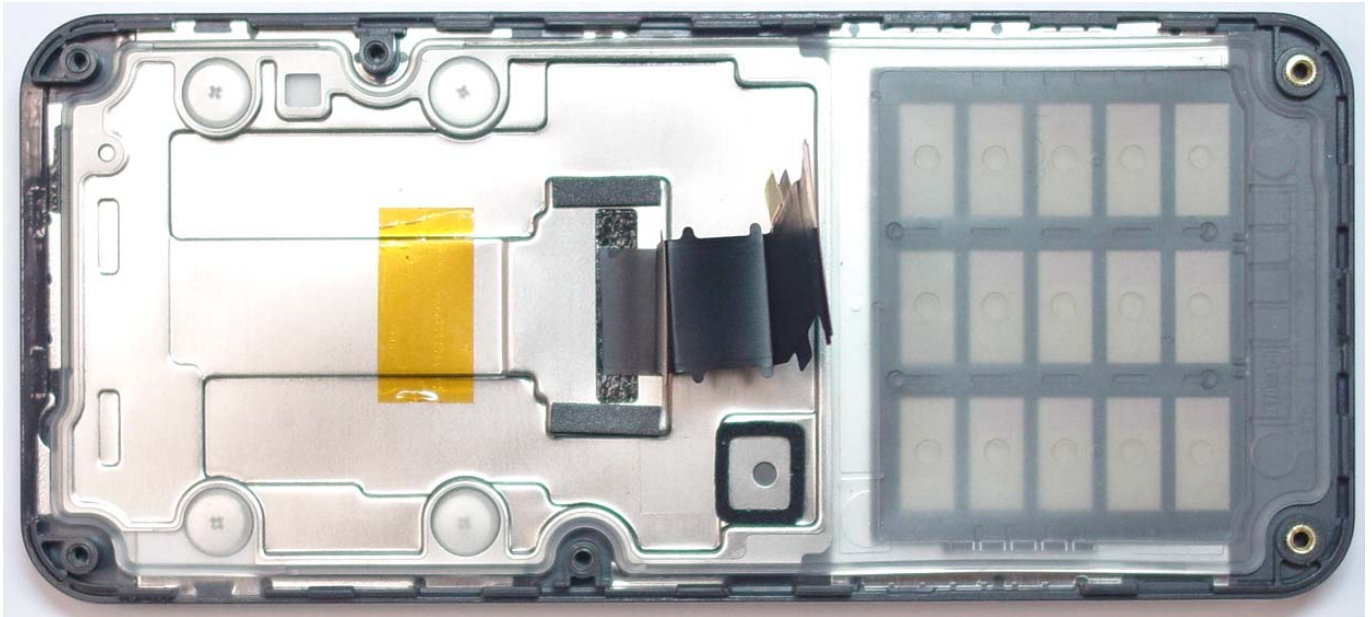

Applicant:	Kyocera
FCC ID:	V65SA002
Report #:	CT-SA002-8-0210-R0

1 EXHIBIT 8: INTERNAL PHOTOS

Applicant:	Kyocera
FCC ID:	V65SA002
Report #:	CT-SA002-8-0210-R0

Applicant:	Kyocera
FCC ID:	V65SA002
Report #:	CT-SA002-8-0210-R0

Applicant:	Kyocera
FCC ID:	V65SA002
Report #:	CT-SA002-8-0210-R0

Applicant:	Kyocera
FCC ID:	V65SA002
Report #:	CT-SA002-8-0210-R0

Applicant:	Kyocera
FCC ID:	V65SA002
Report #:	CT-SA002-8-0210-R0

Applicant:	Kyocera
FCC ID:	V65SA002
Report #:	CT-SA002-8-0210-R0