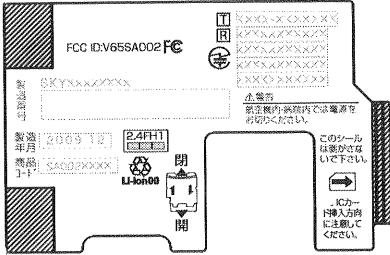

# V65SA002 Rating Label

FCC Label

<Note on FCC ID>

The handset's FCC ID is printed on the outside of the box.  
 As the box contains the handset without battery/battery cover installed, the FCC ID printed on the rating label affixed to the opening on the back of the handset will be easily visible.

## Label Format

200%