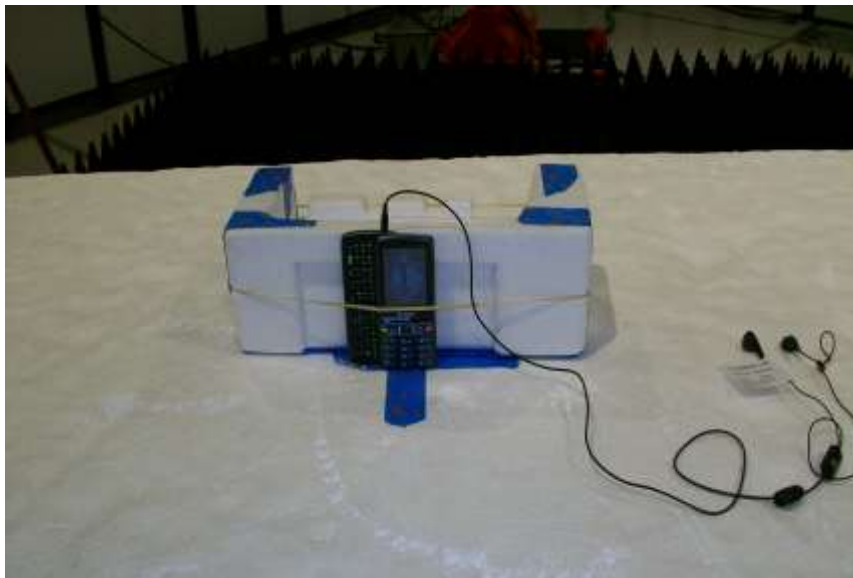

### ANTENNA PORT CONDUCTED RF MEASUREMENT SETUP

**RADIATED RF MEASUREMENT SETUP (BELOW 1 GHz)**

RADIATED FRONT PHOTO (BELOW 1 GHz)

RADIATED BACK PHOTO (BELOW 1 GHz)

**RADIATED RF MEASUREMENT SETUP FOR PORTABLE CONFIGURATION**

**EUT CLOSED**

Z-AXIS PHOTO

**EUT SLIDE OUT**

X-AXIS PHOTO

Y-AXIS PHOTO

Z-AXIS PHOTO

**POWERLINE CONDUCTED EMISSIONS MEASUREMENT SETUP**

**END OF REPORT**