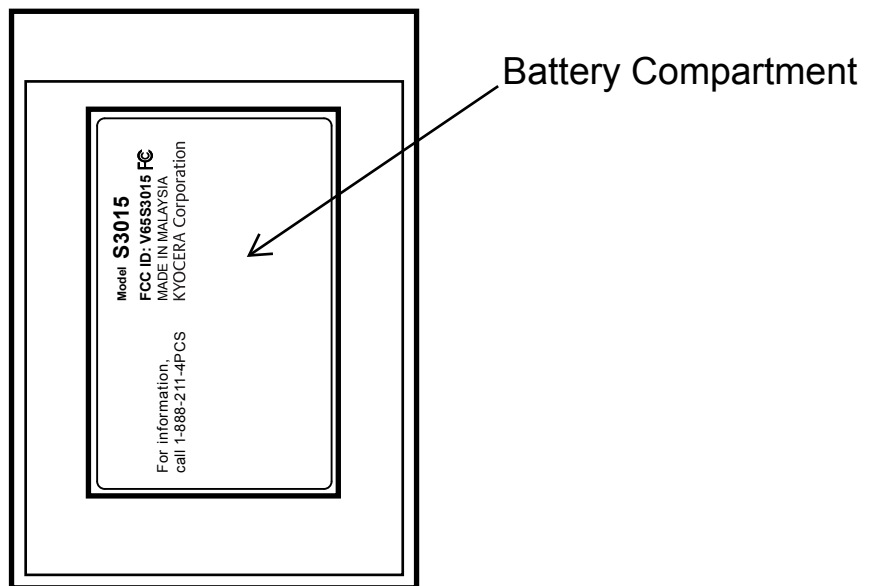

# S3015 Rating Label

## Label Location

### <Note on FCC ID>

The handset's FCC ID is printed on the outside of the box.

As the box contains the handset without battery/battery cover installed, the FCC ID Printed on the rating label affixed to the opening on the back of the handset will be easily visible.