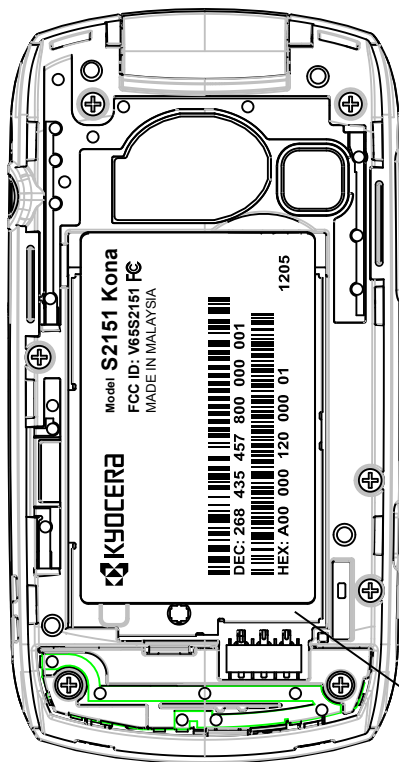

S2151 Kona RATING LABEL

Battery Compartment

<Note on FCC ID>

The handset's FCC ID is printed on the outside of the box.

As the box contains the handset without battery / battery cover installed, the FCC ID printed on the rating label affixed to the opening on the back of the handset will be easily visible