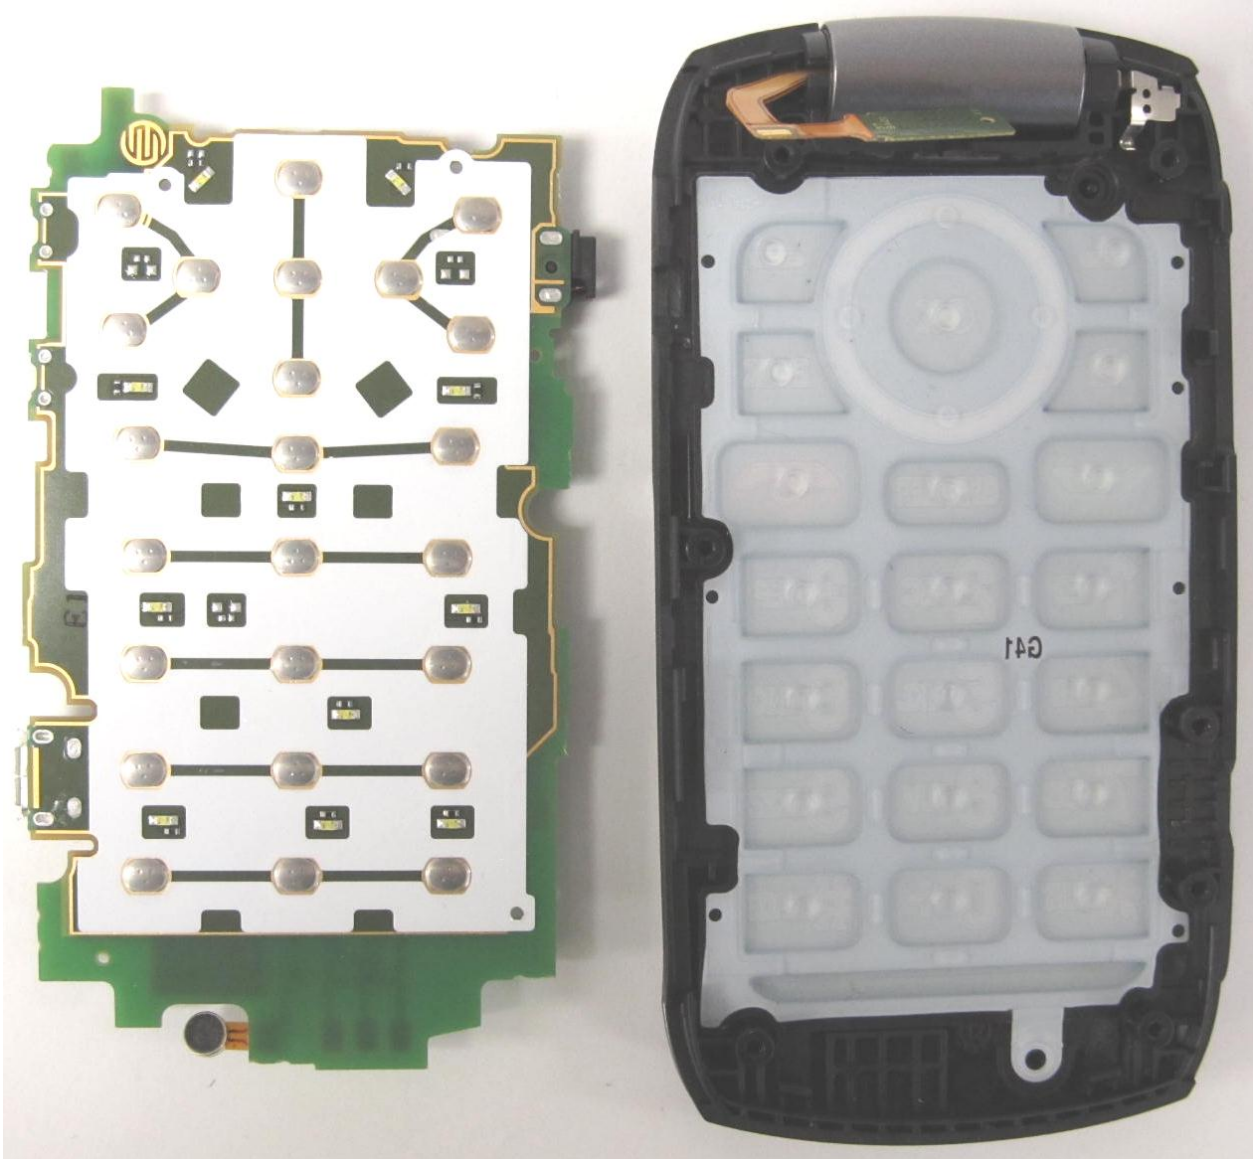

Applicant:	Kyocera
FCC ID:	V65S2150A1
Report #:	CT-S2150-8-0313-R0

EXHIBIT 8: INTERNAL PHOTOS

Applicant:	Kyocera
FCC ID:	V65S2150A1
Report #:	CT-S2150-8-0313-R0

Applicant:	Kyocera
FCC ID:	V65S2150A1
Report #:	CT-S2150-8-0313-R0

Applicant:	Kyocera
FCC ID:	V65S2150A1
Report #:	CT-S2150-8-0313-R0