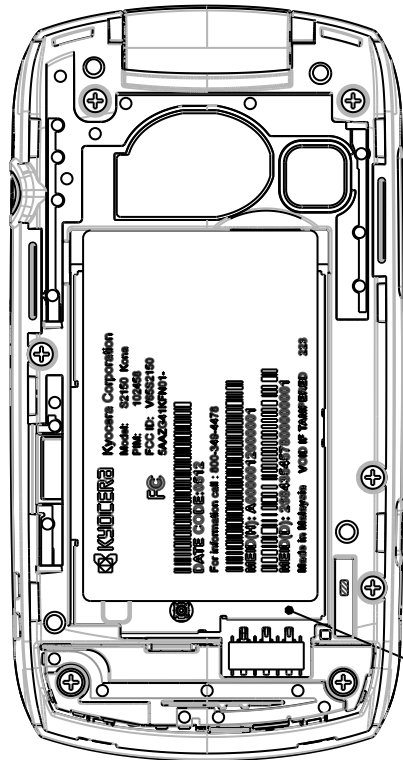

S2150 RATING LABEL

Battery Compartment

<Note on FCC ID>

The handset's FCC ID is printed on the outside of the box. As the box contains the handset without battery/battery cover installed, the FCC ID printed on the rating label affixed to the opening on the back of the handset will be easily visible.