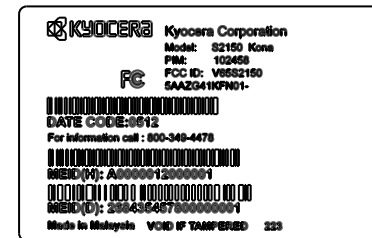

S2150 RATING LABEL

Battery Compartment

<Note on FCC ID>

The handset's FCC ID is printed on the outside of the box. As the box contains the handset without battery/battery cover installed, the FCC ID printed on the rating label affixed to the opening on the back of the handset will be easily visible.