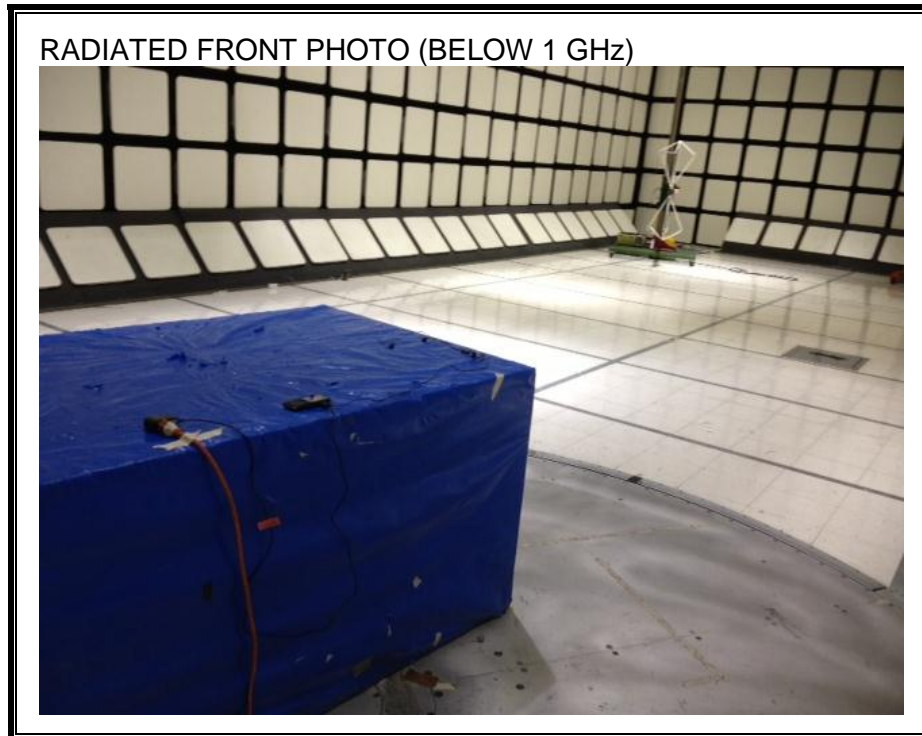

9. SETUP PHOTOS

RADIATED RF MEASUREMENT SETUP (BELOW 1 GHz)

RADIATED RF MEASUREMENT SETUP (ABOVE 1 GHz)

RADIATED RF MEASUREMENT SETUP FOR PORTABLE CONFIGURATION

POWERLINE CONDUCTED EMISSIONS MEASUREMENT SETUP