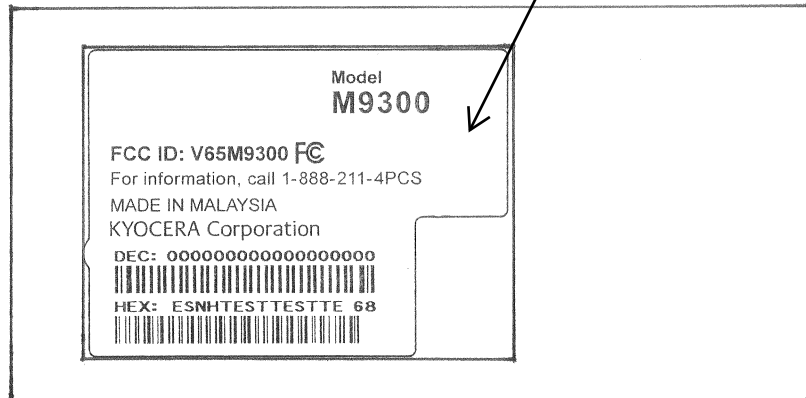

M9300 Rating Label

Label Location

Battery Compartment

<Note on FCC ID>

The handset's FCC ID is printed on the outside of the box.

As the box contains the handset without battery/battery cover installed, the FCC ID Printed on the rating label affixed to the opening on the back of the handset will be easily visible.