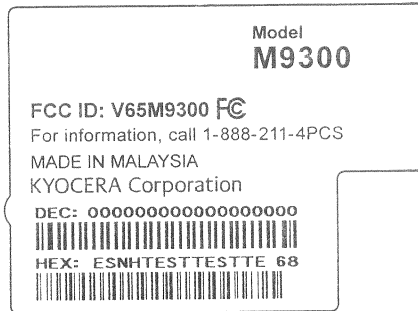

M9300 Rating Label

Label Location

Battery Compartment

<Note on FCC ID>

The handset's FCC ID is printed on the outside of the box.

As the box contains the handset without battery/battery cover installed, the FCC ID Printed on the rating label affixed to the opening on the back of the handset will be easily visible.