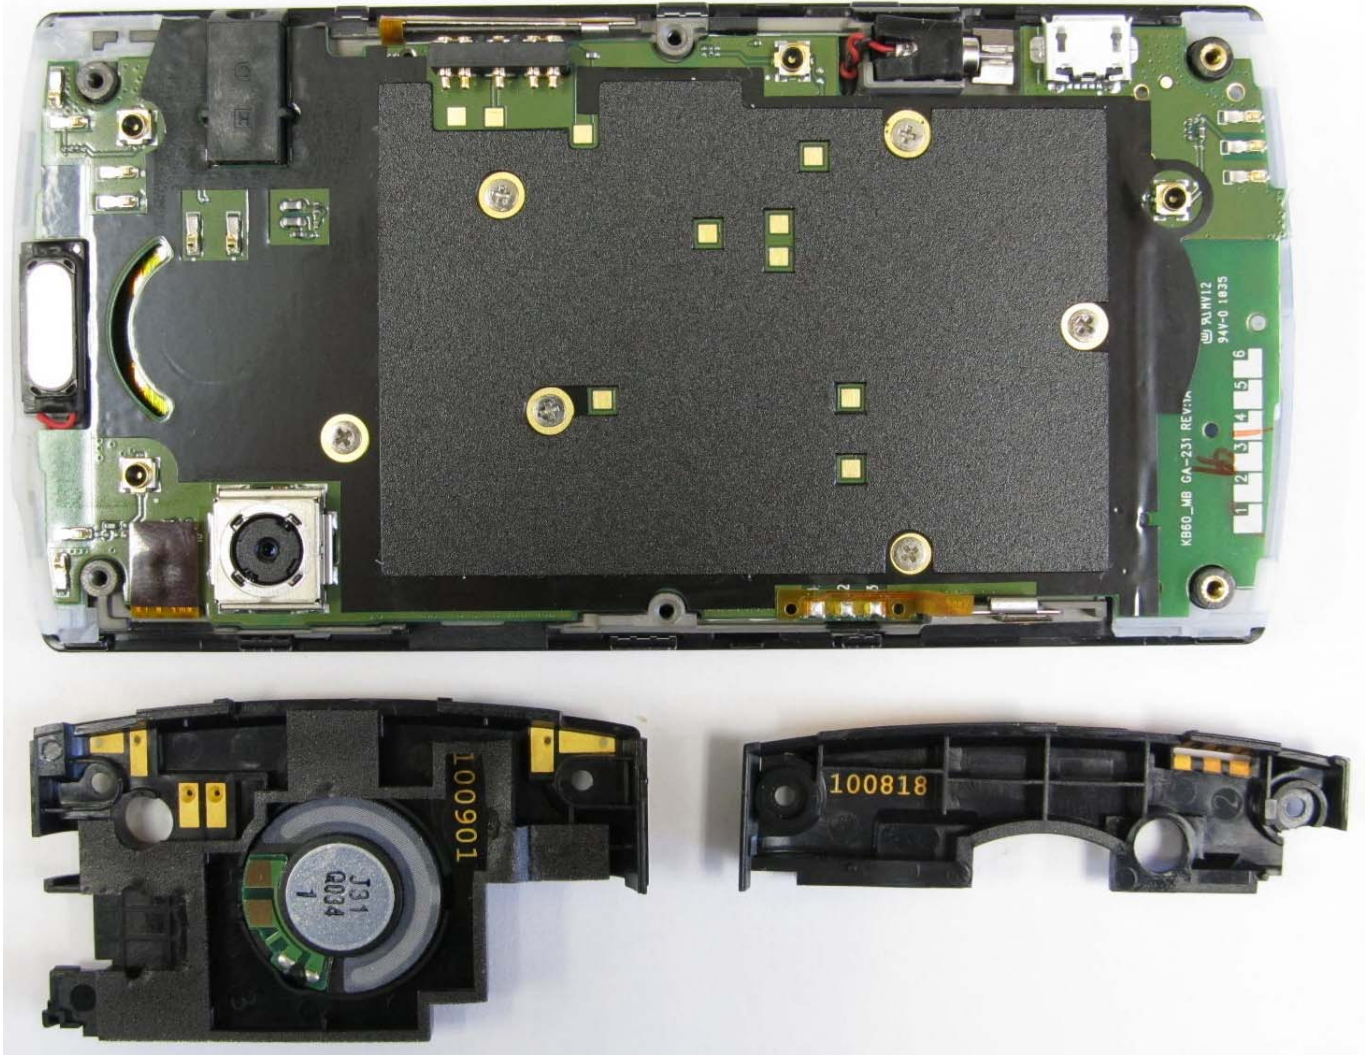

Applicant:	Kyocera
FCC ID:	V65M6000
Report #:	CT-M6000-8-0111-R0

1 EXHIBIT 8: INTERNAL PHOTOS

Applicant:	Kyocera
FCC ID:	V65M6000
Report #:	CT-M6000-8-0111-R0

Applicant:	Kyocera
FCC ID:	V65M6000
Report #:	CT-M6000-8-0111-R0

Applicant:	Kyocera
FCC ID:	V65M6000
Report #:	CT-M6000-8-0111-R0