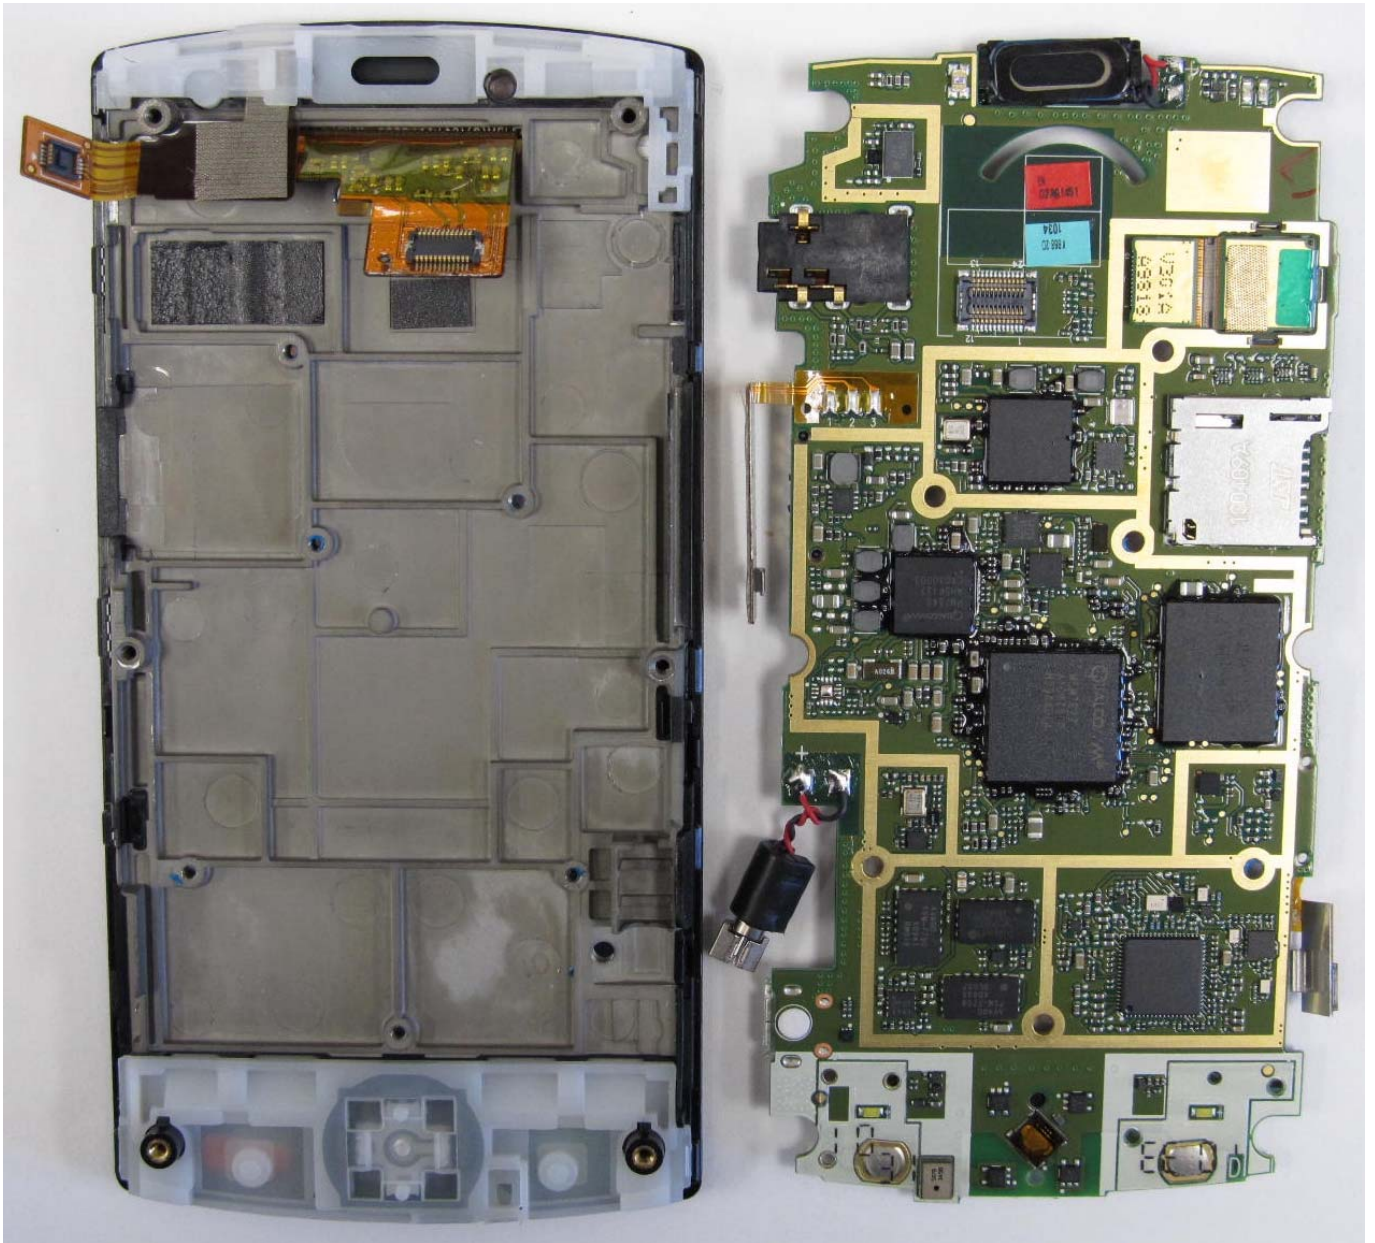

Applicant:	Kyocera
FCC ID:	V65M6000
Report #:	CT-M6000-8-0111-R0

1 EXHIBIT 8: INTERNAL PHOTOS

Applicant:	Kyocera
FCC ID:	V65M6000
Report #:	CT-M6000-8-0111-R0

Applicant:	Kyocera
FCC ID:	V65M6000
Report #:	CT-M6000-8-0111-R0

Applicant:	Kyocera
FCC ID:	V65M6000
Report #:	CT-M6000-8-0111-R0