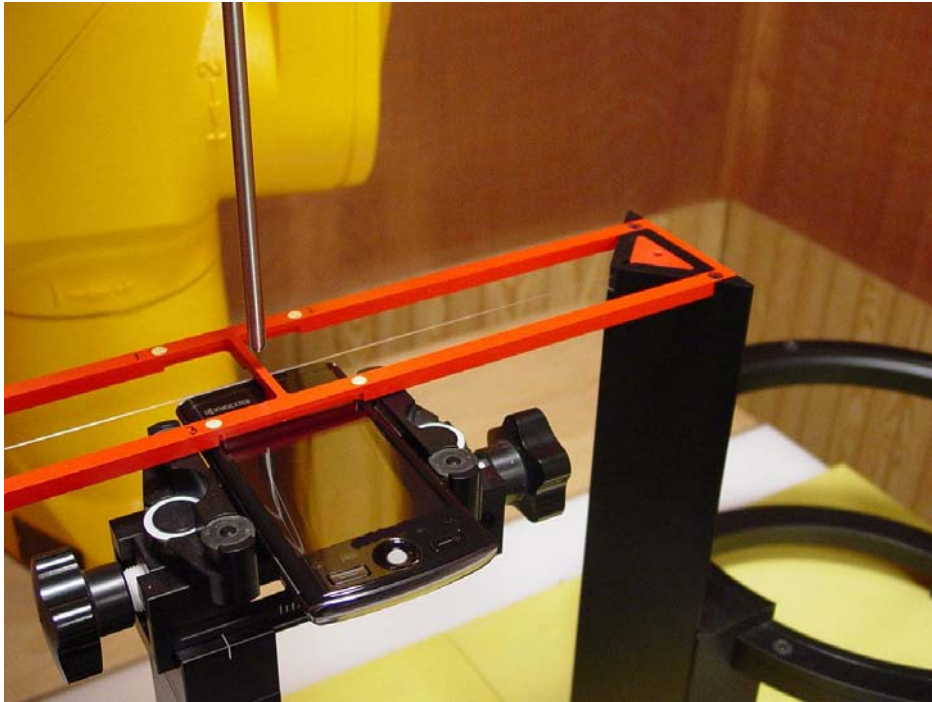

Applicant:	Kyocera
FCC ID:	V65M6000
Report #:	CT-M6000_C2PC-13E-0210-R0

EXHIBIT 13 APPENDIX E: HAC T-COIL TEST SETUP PHOTOS

Figure 1a – HAC T-Coil Test Setup

Figure 1b – HAC T-Coil Test Setup