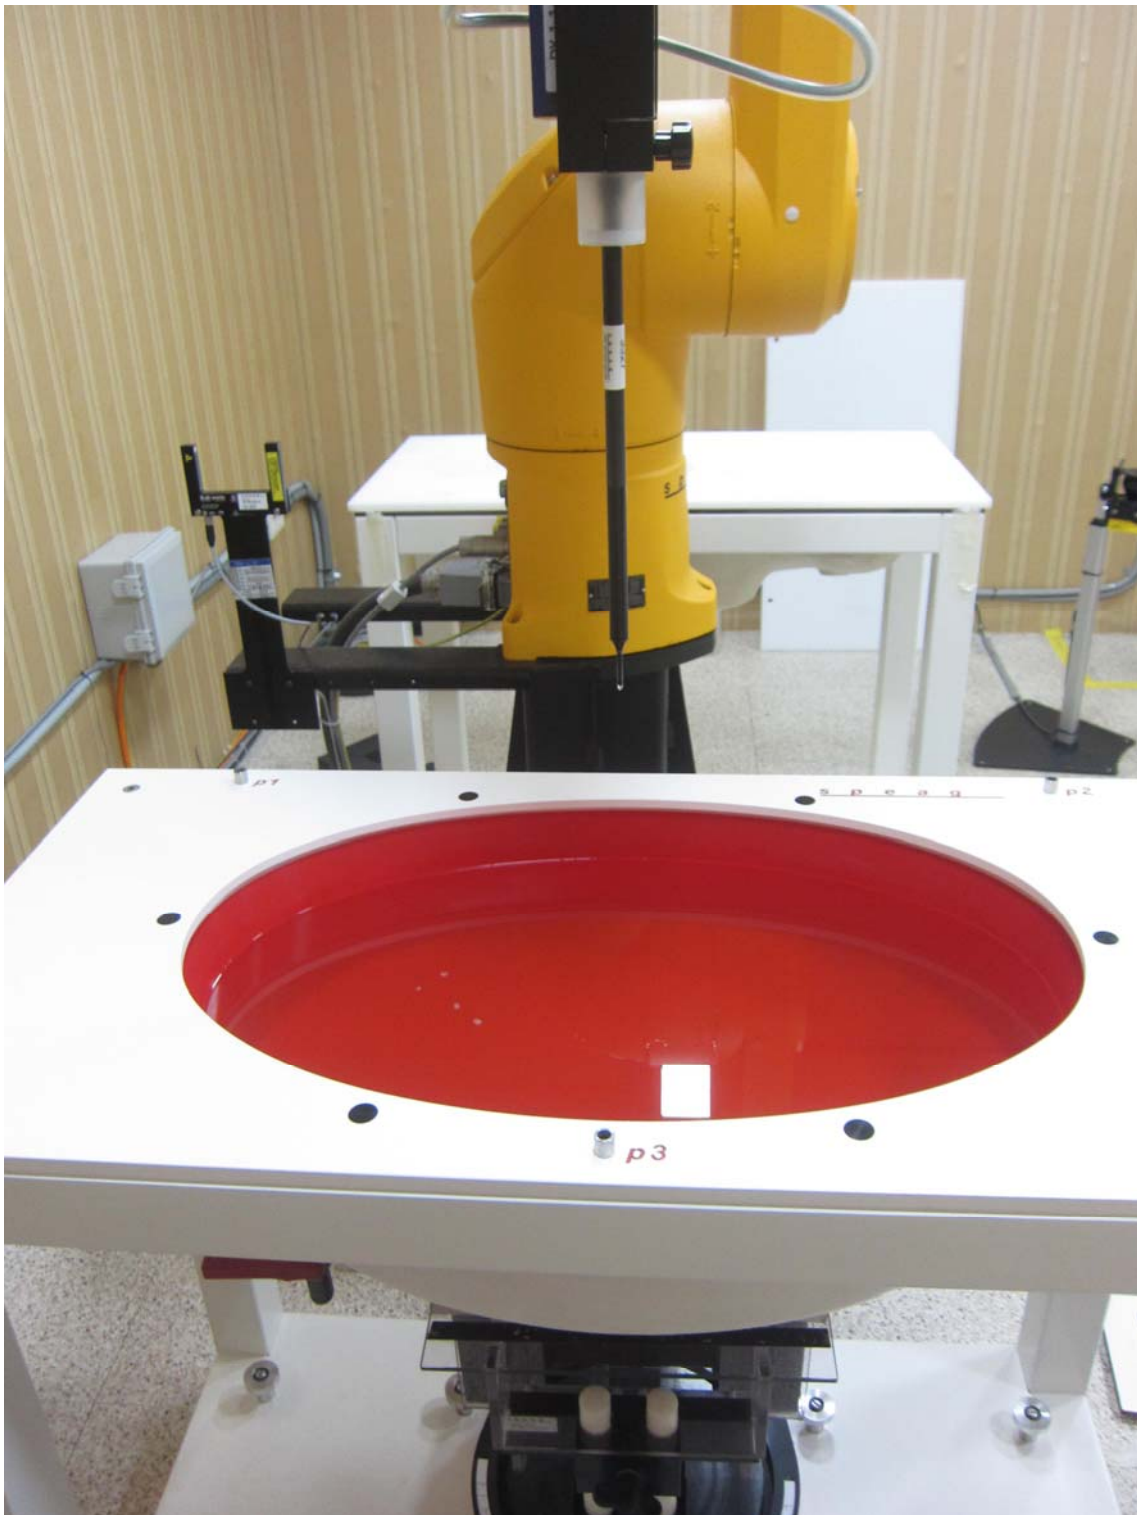

## SAR Test Setup Photographs

- Body SAR Test Photo

■ Test Setup Photo (Liquid depth)

Note: The liquid depth is maintained at a minimum depth of 15 cm to minimize reflections from the upper surface.

■ Test Setup Photo (Body SAR Test Photo)

■ Test Setup Photo (Top\_0 mm)

■ Test Setup Photo (Rear\_0 mm)