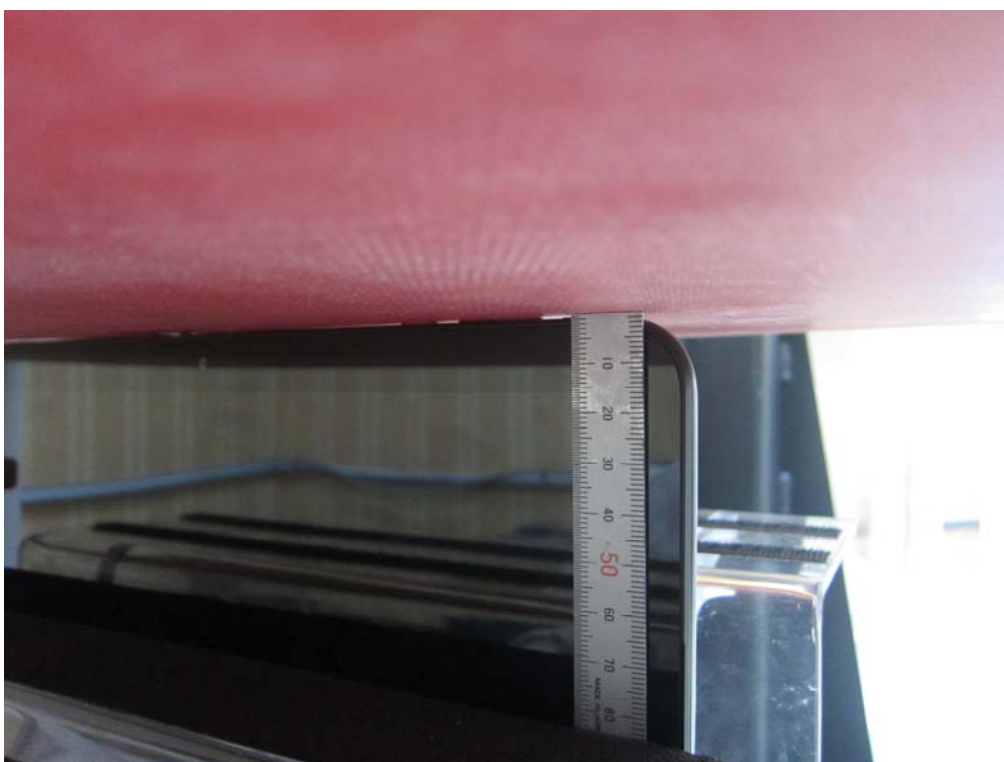

## SAR Test Setup Photographs

- Body SAR Test Photo

■ Test Setup Photo (Liquid depth)

Note: The liquid depth is maintained at a minimum depth of 15 cm to minimize reflections from the upper surface.

■ Test Setup Photo (Body SAR Test Photo)

■ Test Setup Photo (Top\_0 mm)

■ Test Setup Photo (Rear\_0 mm)