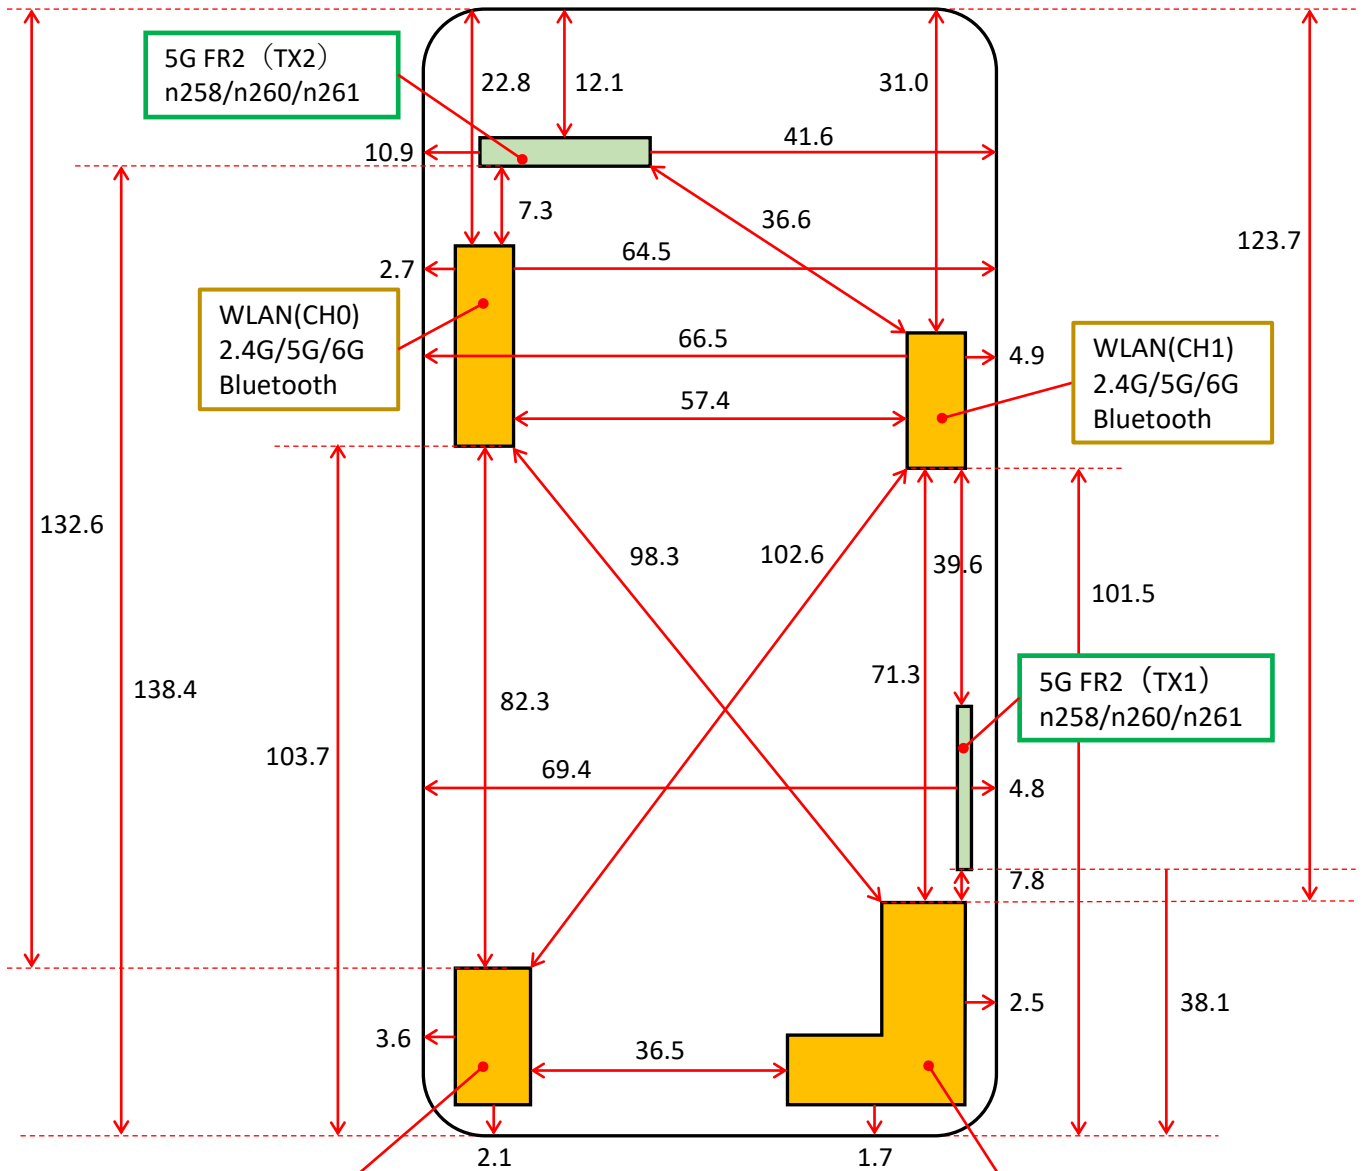

# E7200 ANTENNA PLACEMENT

Distance between Antenna to Edge  
Distance between Antenna to Antenna

※Back side view

LTE 2/4/25/41/48/66  
5G FR1 n2/n25/n41/n48/n66/n77/n77 DoD

LTE 2/4/5/7/12/13/14/17/25/30/41/66/71  
5G FR1 n2/n5/n25/n30/n66/n71  
UMTS 2/4/5