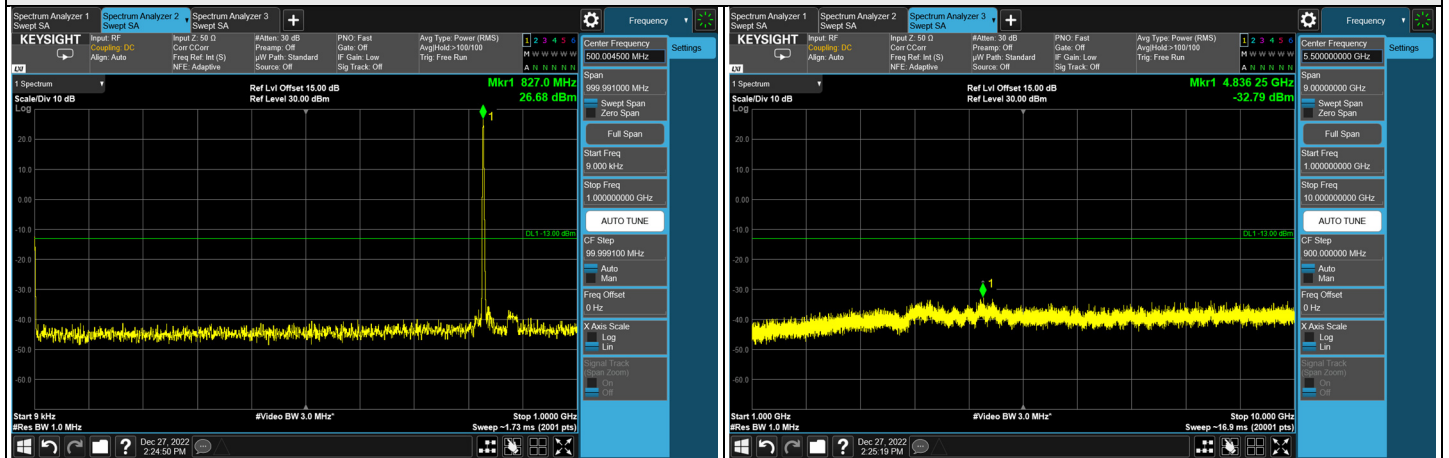

FULL CH 165800 (829.0 MHz)

FULL CH 168800 (844.0 MHz)

1RB CH 165800 (829.0 MHz)

1RB CH 168800 (844.0 MHz)

NR n5 SCS 15 kHz, Channel Bandwidth: 15 MHz

CH 166300 (831.5 MHz)

CH 167300 (836.5 MHz)

CH 168300 (841.5 MHz)

*The 9kHz signal over the limit is from Spectrum.

FULL CH 166300 (831.5 MHz)

FULL CH 168300 (841.5 MHz)

1RB CH 166300 (831.5 MHz)

1RB CH 168300 (841.5 MHz)

NR n5 SCS 15 kHz, Channel Bandwidth: 20 MHz

CH 166800 (834.0 MHz)

CH 167300 (836.5 MHz)

CH 167800 (839.0 MHz)

*The 9kHz signal over the limit is from Spectrum.

FULL CH 166800 (834.0 MHz)

FULL CH 167800 (839.0 MHz)

1RB CH 166800 (834.0 MHz)

1RB CH 167800 (839.0 MHz)