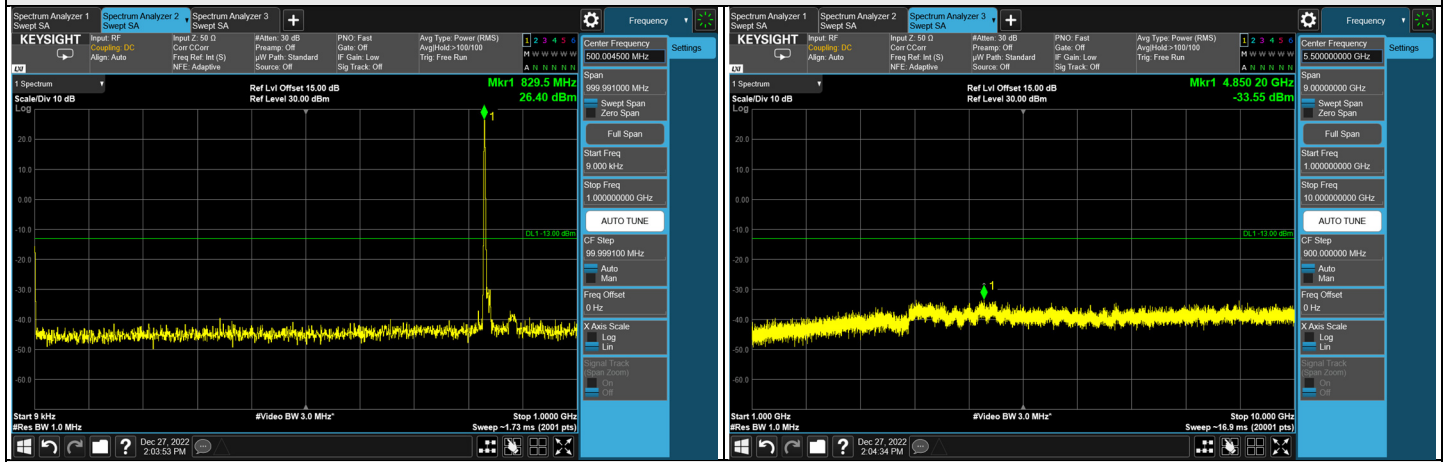

FULL CH 165800 (829.0 MHz)

FULL CH 168800 (844.0 MHz)

1RB CH 165800 (829.0 MHz)

1RB CH 168800 (844.0 MHz)

NR n5 SCS 15 kHz, Channel Bandwidth: 15 MHz

CH 166300 (831.5 MHz)

CH 167300 (836.5 MHz)

CH 168300 (841.5 MHz)

*The 9kHz signal over the limit is from Spectrum.

FULL CH 166300 (831.5 MHz)

FULL CH 168300 (841.5 MHz)

1RB CH 166300 (831.5 MHz)

1RB CH 168300 (841.5 MHz)

NR n5 SCS 15 kHz, Channel Bandwidth: 20 MHz

CH 166800 (834.0 MHz)

CH 167300 (836.5 MHz)

CH 167800 (839.0 MHz)

*The 9kHz signal over the limit is from Spectrum.

FULL CH 166800 (834.0 MHz)

FULL CH 167800 (839.0 MHz)

1RB CH 166800 (834.0 MHz)

1RB CH 167800 (839.0 MHz)