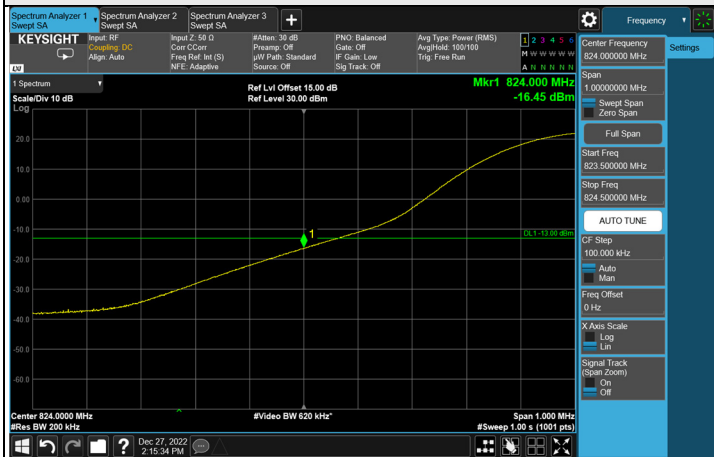

FULL CH 165800 (829.0 MHz)

FULL CH 168800 (844.0 MHz)

1RB CH 165800 (829.0 MHz)

1RB CH 168800 (844.0 MHz)

NR n5 SCS 15 kHz, Channel Bandwidth: 15 MHz

CH 166300 (831.5 MHz)

CH 167300 (836.5 MHz)

CH 168300 (841.5 MHz)

*The 9kHz signal over the limit is from Spectrum.

FULL CH 166300 (831.5 MHz)

FULL CH 168300 (841.5 MHz)

1RB CH 166300 (831.5 MHz)

1RB CH 168300 (841.5 MHz)

NR n5 SCS 15 kHz, Channel Bandwidth: 20 MHz

CH 166800 (834.0 MHz)

CH 167300 (836.5 MHz)

CH 167800 (839.0 MHz)

*The 9kHz signal over the limit is from Spectrum.

FULL CH 166800 (834.0 MHz)

FULL CH 167800 (839.0 MHz)

1RB CH 166800 (834.0 MHz)

1RB CH 167800 (839.0 MHz)