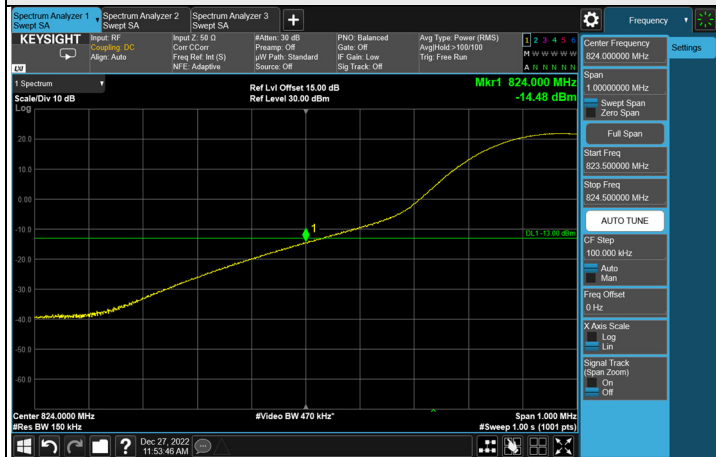

FULL CH 165800 (829.0 MHz)

FULL CH 168800 (844.0 MHz)

1RB CH 165800 (829.0 MHz)

1RB CH 168800 (844.0 MHz)

NR n5 SCS 15 kHz, Channel Bandwidth: 15 MHz

CH 166300 (831.5 MHz)

CH 167300 (836.5 MHz)

CH 168300 (841.5 MHz)

*The 9kHz signal over the limit is from Spectrum.

FULL CH 166300 (831.5 MHz)

FULL CH 168300 (841.5 MHz)

1RB CH 166300 (831.5 MHz)

1RB CH 168300 (841.5 MHz)

NR n5 SCS 15 kHz, Channel Bandwidth: 20 MHz

CH 166800 (834.0 MHz)

CH 167300 (836.5 MHz)

CH 167800 (839.0 MHz)

*The 9kHz signal over the limit is from Spectrum.

FULL CH 166800 (834.0 MHz)

FULL CH 167800 (839.0 MHz)

1RB CH 166800 (834.0 MHz)

1RB CH 167800 (839.0 MHz)