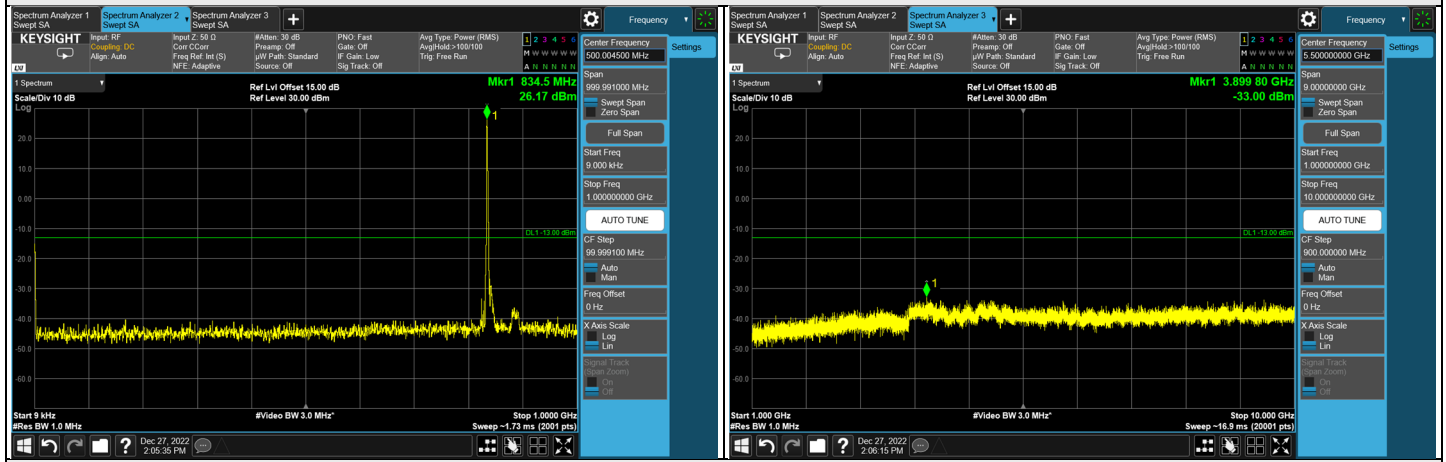

FULL CH 165800 (829.0 MHz)

FULL CH 168800 (844.0 MHz)

1RB CH 165800 (829.0 MHz)

1RB CH 168800 (844.0 MHz)

NR n5 SCS 15 kHz, Channel Bandwidth: 15 MHz

CH 166300 (831.5 MHz)

CH 167300 (836.5 MHz)

CH 168300 (841.5 MHz)

*The 9kHz signal over the limit is from Spectrum.

FULL CH 166300 (831.5 MHz)

FULL CH 168300 (841.5 MHz)

1RB CH 166300 (831.5 MHz)

1RB CH 168300 (841.5 MHz)

NR n5 SCS 15 kHz, Channel Bandwidth: 20 MHz

CH 166800 (834.0 MHz)

CH 167300 (836.5 MHz)

CH 167800 (839.0 MHz)

*The 9kHz signal over the limit is from Spectrum.

FULL CH 166800 (834.0 MHz)

FULL CH 167800 (839.0 MHz)

1RB CH 166800 (834.0 MHz)

1RB CH 167800 (839.0 MHz)