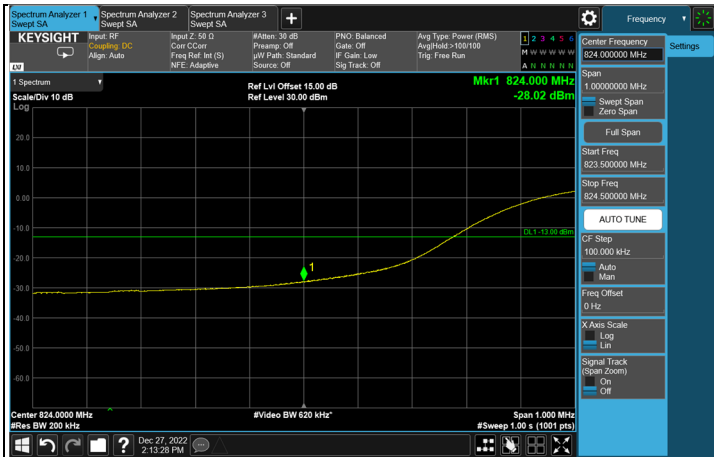

FULL CH 165800 (829.0 MHz)

FULL CH 168800 (844.0 MHz)

1RB CH 165800 (829.0 MHz)

1RB CH 168800 (844.0 MHz)

NR n5 SCS 15 kHz, Channel Bandwidth: 15 MHz

CH 166300 (831.5 MHz)

CH 167300 (836.5 MHz)

CH 168300 (841.5 MHz)

*The 9kHz signal over the limit is from Spectrum.

FULL CH 166300 (831.5 MHz)

FULL CH 168300 (841.5 MHz)

1RB CH 166300 (831.5 MHz)

1RB CH 168300 (841.5 MHz)

NR n5 SCS 15 kHz, Channel Bandwidth: 20 MHz

CH 166800 (834.0 MHz)

CH 167300 (836.5 MHz)

CH 167800 (839.0 MHz)

*The 9kHz signal over the limit is from Spectrum.

FULL CH 166800 (834.0 MHz)

FULL CH 167800 (839.0 MHz)

1RB CH 166800 (834.0 MHz)

1RB CH 167800 (839.0 MHz)