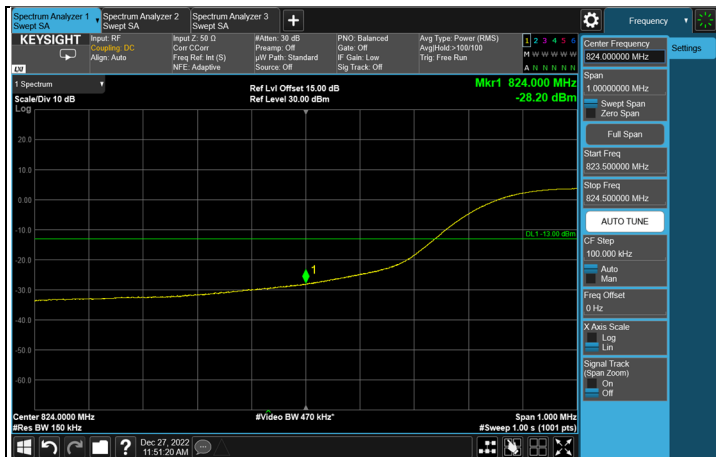

FULL CH 165800 (829.0 MHz)

FULL CH 168800 (844.0 MHz)

1RB CH 165800 (829.0 MHz)

1RB CH 168800 (844.0 MHz)

NR n5 SCS 15 kHz, Channel Bandwidth: 15 MHz

CH 166300 (831.5 MHz)

CH 167300 (836.5 MHz)

CH 168300 (841.5 MHz)

*The 9kHz signal over the limit is from Spectrum.

FULL CH 166300 (831.5 MHz)

FULL CH 168300 (841.5 MHz)

1RB CH 166300 (831.5 MHz)

1RB CH 168300 (841.5 MHz)

NR n5 SCS 15 kHz, Channel Bandwidth: 20 MHz

CH 166800 (834.0 MHz)

CH 167300 (836.5 MHz)

CH 167800 (839.0 MHz)

*The 9kHz signal over the limit is from Spectrum.

FULL CH 166800 (834.0 MHz)

FULL CH 167800 (839.0 MHz)

1RB CH 166800 (834.0 MHz)

1RB CH 167800 (839.0 MHz)