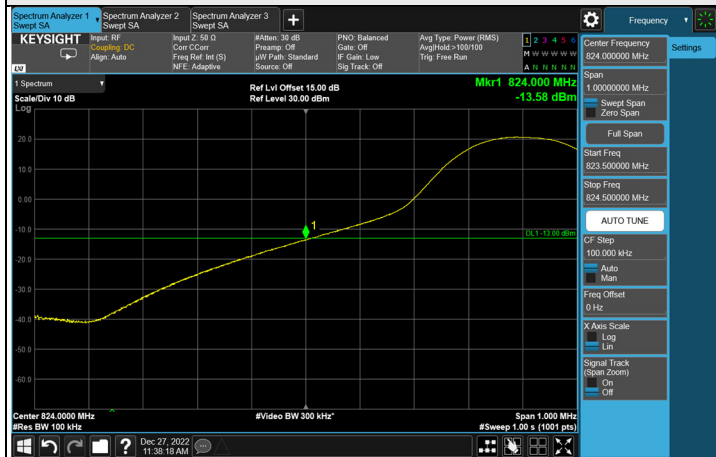

FULL CH 165800 (829.0 MHz)

FULL CH 168800 (844.0 MHz)

1RB CH 165800 (829.0 MHz)

1RB CH 168800 (844.0 MHz)

NR n5 SCS 15 kHz, Channel Bandwidth: 15 MHz

CH 166300 (831.5 MHz)

CH 167300 (836.5 MHz)

CH 168300 (841.5 MHz)

*The 9kHz signal over the limit is from Spectrum.

FULL CH 166300 (831.5 MHz)

FULL CH 168300 (841.5 MHz)

1RB CH 166300 (831.5 MHz)

1RB CH 168300 (841.5 MHz)

NR n5 SCS 15 kHz, Channel Bandwidth: 20 MHz

CH 166800 (834.0 MHz)

CH 167300 (836.5 MHz)

CH 167800 (839.0 MHz)

*The 9kHz signal over the limit is from Spectrum.

FULL CH 166800 (834.0 MHz)

FULL CH 167800 (839.0 MHz)

1RB CH 166800 (834.0 MHz)

1RB CH 167800 (839.0 MHz)