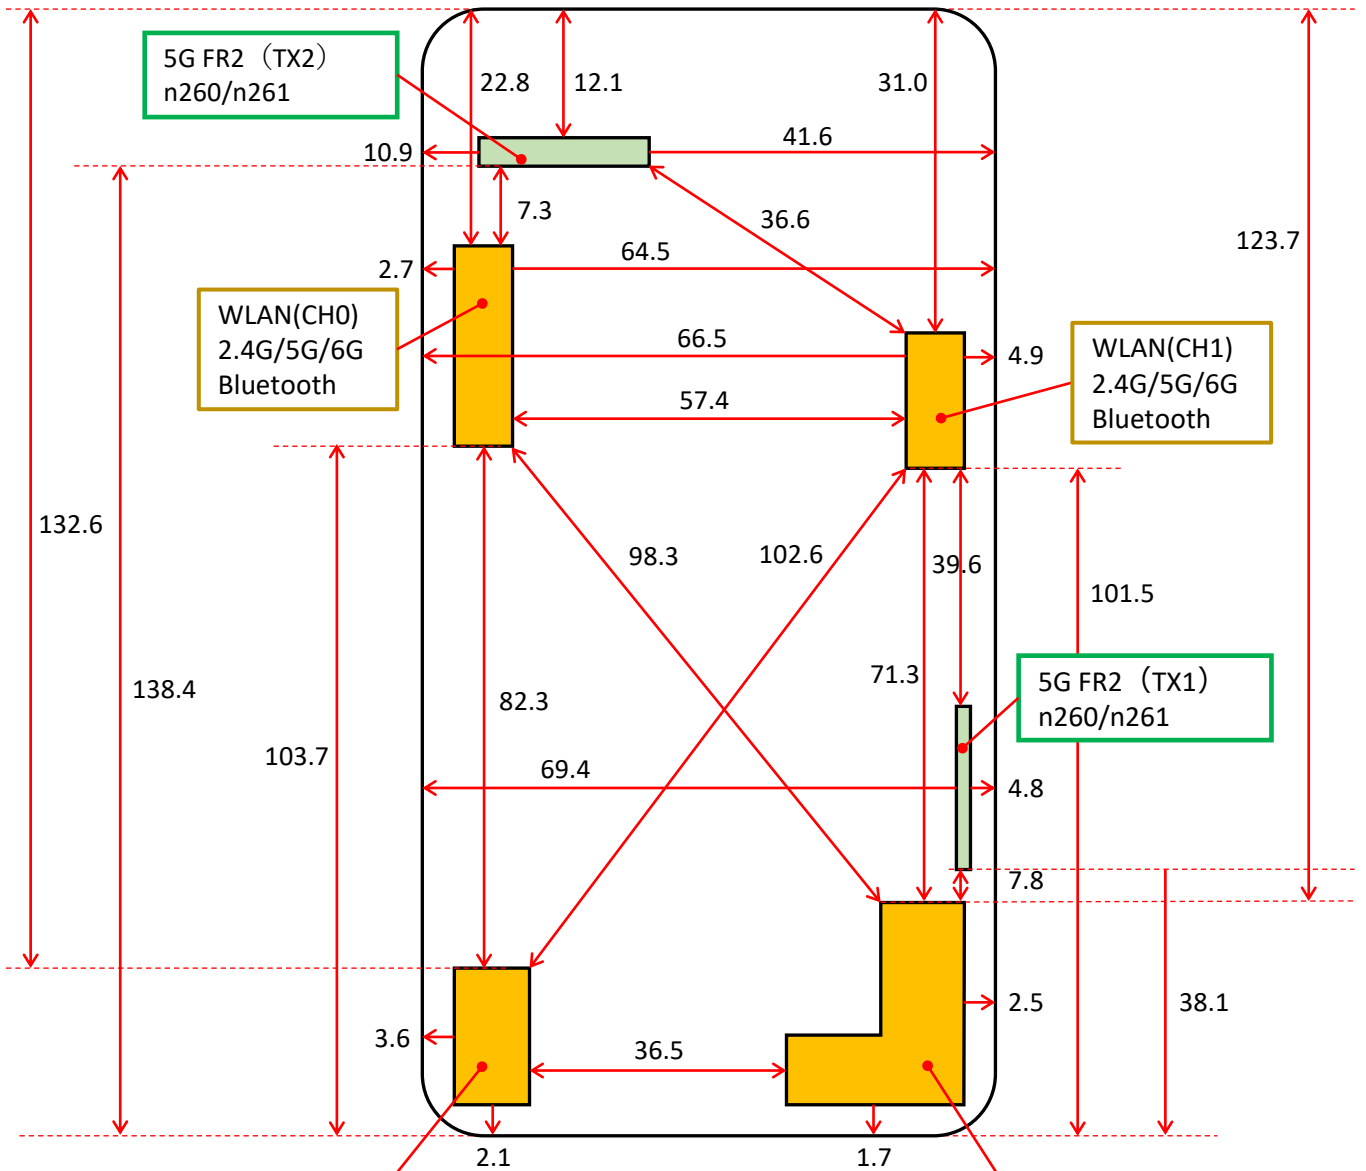

E7200 ANTENNA PLACEMENT

Distance between Antenna to Edge
 Distance between Antenna to Antenna

※Back side view

LTE 2/4/25/41/48/66
 5G FR1 n2/n25/n41/n48/n66/n77/n77 DoD

LTE 2/4/5/7/12/13/14/17/25/30/41/66/71
 5G FR1 n2/n5/n25/n30/n66/n71
 UMTS 2/4/5