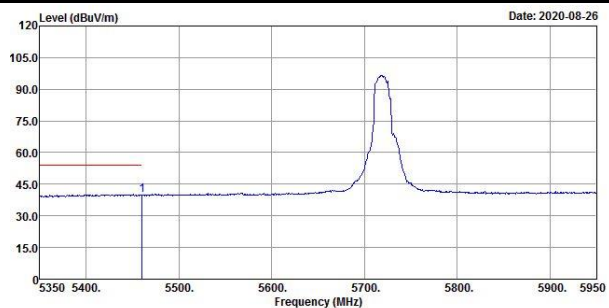

Vertical (Average)

Channel 116

Horizontal (Peak)

Horizontal (Average)

Vertical (Peak)

Vertical (Average)

Channel 140

Horizontal (Peak)

Horizontal (Average)

Vertical (Peak)

Vertical (Average)

Channel 144

Horizontal (Peak)

Horizontal (Average)

Vertical (Peak)

Vertical (Average)

802.11n (HT40)

Channel 38

Horizontal (Peak)

Horizontal (Average)

Vertical (Peak)

Vertical (Average)

Channel 46

Horizontal (Peak)