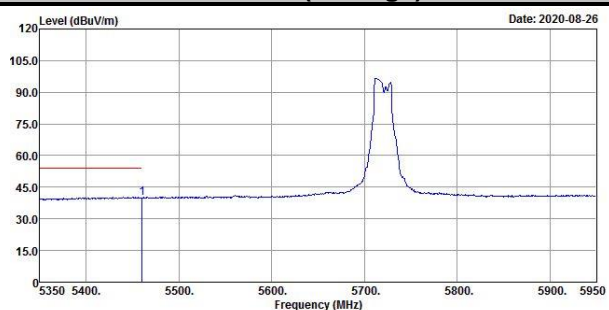

Vertical (Average)

Channel 116

Horizontal (Peak)

Horizontal (Average)

Vertical (Peak)

Vertical (Average)

Channel 140

Horizontal (Peak)

Horizontal (Average)

Vertical (Peak)

Vertical (Average)

Channel 144

Horizontal (Peak)

Horizontal (Average)

Vertical (Peak)

Vertical (Average)

802.11n (HT40)

Channel 38

Horizontal (Peak)

Horizontal (Average)

Vertical (Peak)

Vertical (Average)

Channel 46

Horizontal (Peak)