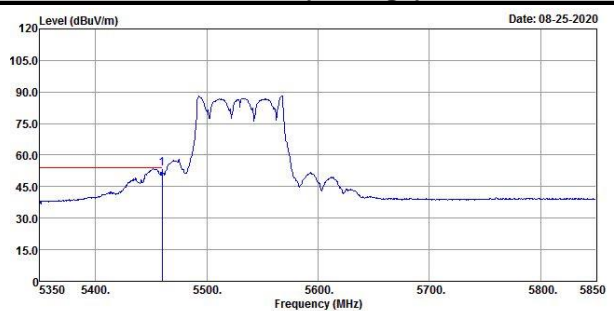

Vertical (Average)

802.11ac (VHT80)

Channel 42

Horizontal (Peak)

Horizontal (Average)

Vertical (Peak)

Vertical (Average)

Channel 58

Horizontal (Peak)

Horizontal (Average)

Vertical (Peak)

Vertical (Average)

Channel 106

Horizontal (Peak)

Horizontal (Average)

Vertical (Peak)

Vertical (Average)

Channel 122

Horizontal (Peak)

Horizontal (Average)

Vertical (Peak)

Vertical (Average)

Channel 138

Horizontal (Peak)