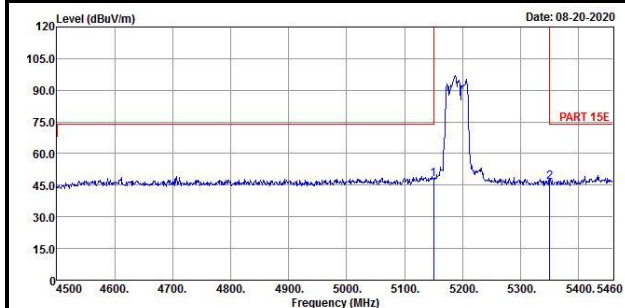

Vertical (Average)

Channel 116

Horizontal (Peak)

Horizontal (Average)

Vertical (Peak)

Vertical (Average)

Channel 140

Horizontal (Peak)

Horizontal (Average)

Vertical (Peak)

Vertical (Average)

Channel 144

Horizontal (Peak)

Horizontal (Average)

Vertical (Peak)

Vertical (Average)

802.11n (HT40)

Channel 38

Horizontal (Peak)

Horizontal (Average)

Vertical (Peak)

Vertical (Average)

Channel 46

Horizontal (Peak)