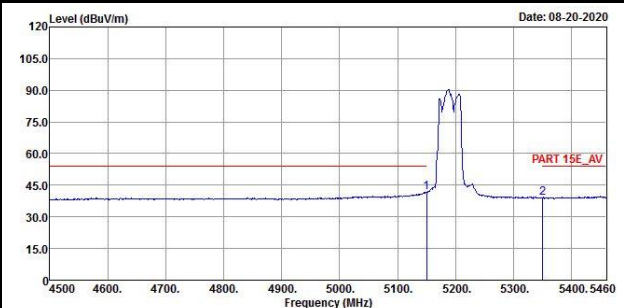

Vertical (Average)

Channel 116

Horizontal (Peak)

Horizontal (Average)

Vertical (Peak)

Vertical (Average)

Channel 140

Horizontal (Peak)

Horizontal (Average)

Vertical (Peak)

Vertical (Average)

Channel 144

Horizontal (Peak)

Horizontal (Average)

Vertical (Peak)

Vertical (Average)

802.11n (HT40)

Channel 38

Horizontal (Peak)

Horizontal (Average)

Vertical (Peak)

Vertical (Average)

Channel 46

Horizontal (Peak)