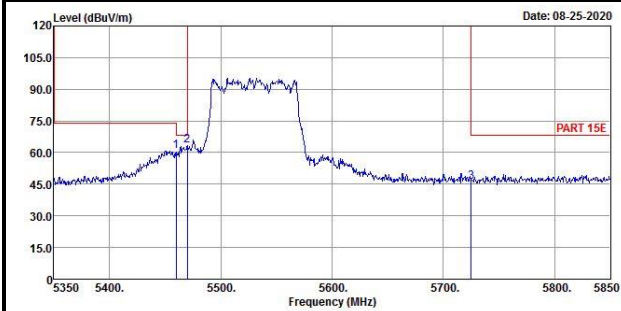

Vertical (Average)

802.11ac (VHT80)

Channel 42

Horizontal (Peak)

Horizontal (Average)

Vertical (Peak)

Vertical (Average)

Channel 58

Horizontal (Peak)

Horizontal (Average)

Vertical (Peak)

Vertical (Average)

Channel 106

Horizontal (Peak)

Horizontal (Average)

Vertical (Peak)

Vertical (Average)

Channel 122

Horizontal (Peak)

Horizontal (Average)

Vertical (Peak)

Vertical (Average)

Channel 138

Horizontal (Peak)