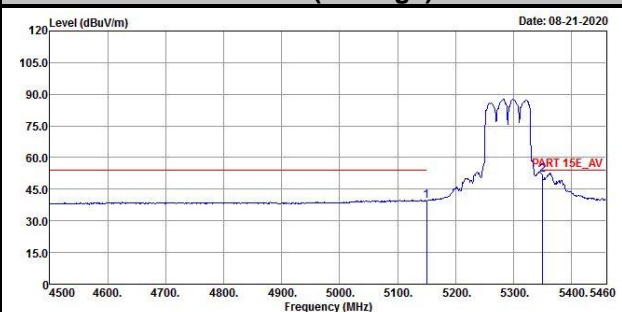

Vertical (Average)

802.11ac (VHT80)

Channel 42

Horizontal (Peak)

Horizontal (Average)

Vertical (Peak)

Vertical (Average)

Channel 58

Horizontal (Peak)

Horizontal (Average)

Vertical (Peak)

Vertical (Average)

Channel 106

Horizontal (Peak)

Horizontal (Average)

Vertical (Peak)

Vertical (Average)

Channel 122

Horizontal (Peak)

Horizontal (Average)

Vertical (Peak)

Vertical (Average)

Channel 138

Horizontal (Peak)