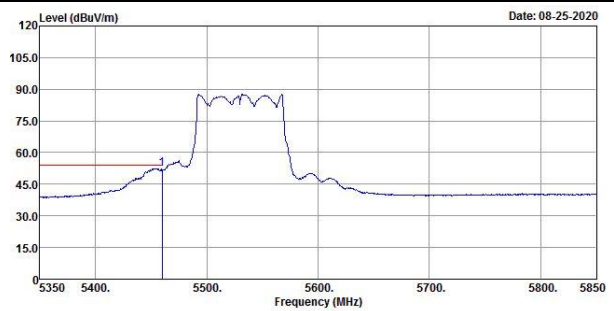

Vertical (Average)

802.11ac (VHT80)

Channel 42

Horizontal (Peak)

Horizontal (Average)

Vertical (Peak)

Vertical (Average)

Channel 58

Horizontal (Peak)

Horizontal (Average)

Vertical (Peak)

Vertical (Average)

Channel 106

Horizontal (Peak)

Horizontal (Average)

Vertical (Peak)

Vertical (Average)

Channel 122

Horizontal (Peak)

Horizontal (Average)

Vertical (Peak)

Vertical (Average)

Channel 138

Horizontal (Peak)