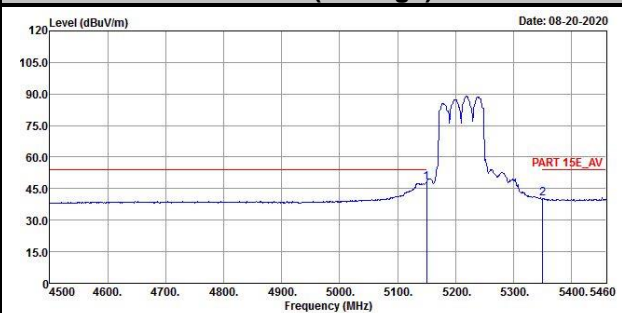

Horizontal (Peak)

Horizontal (Average)

Vertical (Peak)

Vertical (Average)

Channel 142

Horizontal (Peak)

Horizontal (Average)

Vertical (Peak)

Vertical (Average)

802.11ac (VHT80)

Channel 42

Horizontal (Peak)

Horizontal (Average)

Vertical (Peak)

Vertical (Average)

Channel 58

Horizontal (Peak)

Horizontal (Average)

Vertical (Peak)

Vertical (Average)

Channel 106

Horizontal (Peak)

Horizontal (Average)

Vertical (Peak)

Vertical (Average)

Channel 122

Horizontal (Peak)

Horizontal (Average)

Vertical (Peak)

Vertical (Average)

Channel 138

Horizontal (Peak)