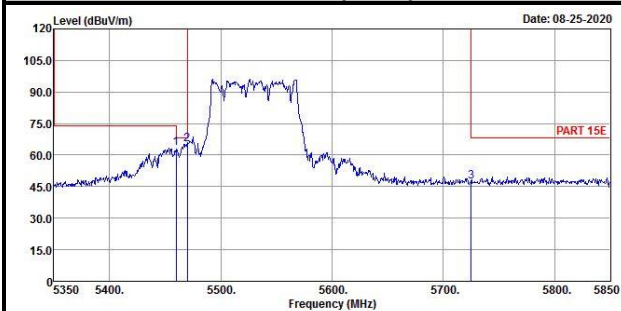

Vertical (Average)

802.11ac (VHT80)

Channel 42

Horizontal (Peak)

Horizontal (Average)

Vertical (Peak)

Vertical (Average)

Channel 58

Horizontal (Peak)

Horizontal (Average)

Vertical (Peak)

Vertical (Average)

Channel 106

Horizontal (Peak)

Horizontal (Average)

Vertical (Peak)

Vertical (Average)

Channel 122

Horizontal (Peak)

Horizontal (Average)

Vertical (Peak)

Vertical (Average)

Channel 138

Horizontal (Peak)