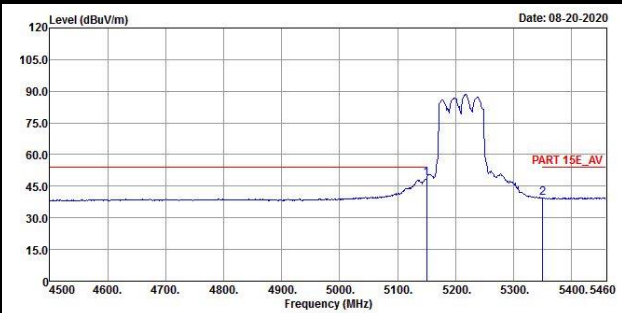

Horizontal (Peak)

Horizontal (Average)

Vertical (Peak)

Vertical (Average)

Channel 142

Horizontal (Peak)

Horizontal (Average)

Vertical (Peak)

Vertical (Average)

802.11ac (VHT80)

Channel 42

Horizontal (Peak)

Horizontal (Average)

Vertical (Peak)

Vertical (Average)

Channel 58

Horizontal (Peak)

Horizontal (Average)

Vertical (Peak)

Vertical (Average)

Channel 106

Horizontal (Peak)

Horizontal (Average)

Vertical (Peak)

Vertical (Average)

Channel 122

Horizontal (Peak)

Horizontal (Average)

Vertical (Peak)

Vertical (Average)

Channel 138

Horizontal (Peak)