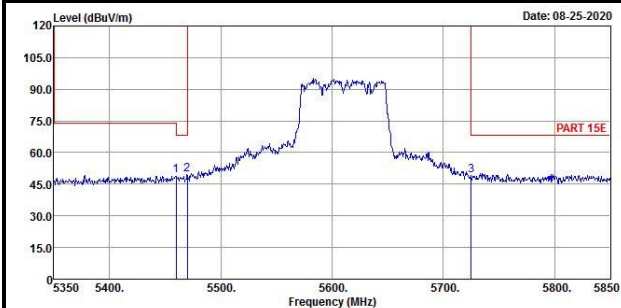

Vertical (Average)

802.11ac (VHT80)

Channel 42

Horizontal (Peak)

Horizontal (Average)

Vertical (Peak)

Vertical (Average)

Channel 58

Horizontal (Peak)

Horizontal (Average)

Vertical (Peak)

Vertical (Average)

Channel 106

Horizontal (Peak)

Horizontal (Average)

Vertical (Peak)

Vertical (Average)

Channel 122

Horizontal (Peak)

Horizontal (Average)

Vertical (Peak)

Vertical (Average)

Channel 138

Horizontal (Peak)