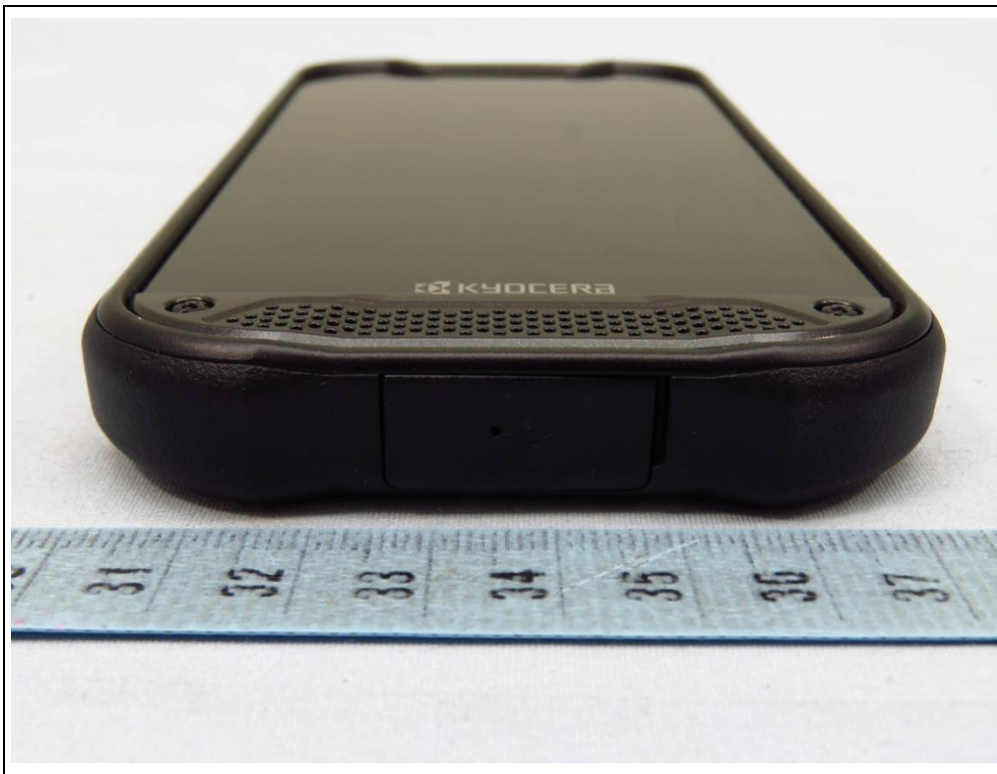

CONSTRUCTION PHOTOS OF EUT

The EUT has following accessories.

Product	Brand	MODEL	Description
Adapter	KYOCERA	SCP-49ADT	I/P: 100-240Vac, 50/60Hz, 0.4A O/P: 5Vdc, 1.8A or 9Vdc, 1.8A or 12Vdc, 1.2A
Battery	KYOCERA	SCP-72LBPS	Rating: 3.8Vdc, 3240mAh Type: Li-ion
USB Cable	KYOCERA	SCP-24SDC	1m shielded cable w/o core