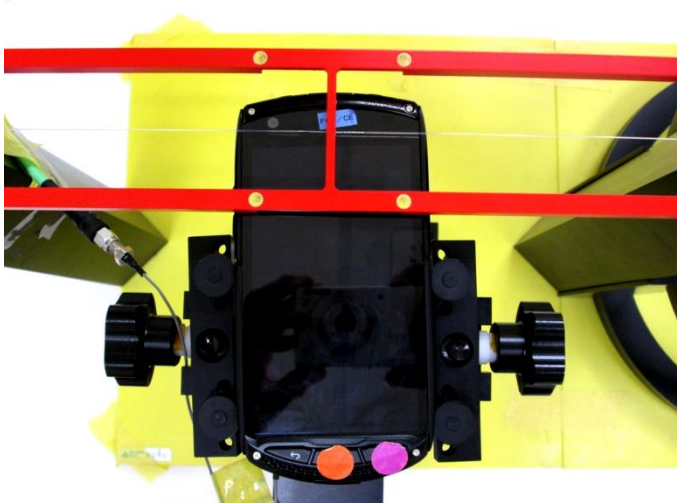

Appendix C. Photographs of EUT and Setup

FCC HAC (T-Coil) Test Report

<Photographs of EUT>

<Photographs of Setup>

Top View

Bottom View

Left Side View

Right Side View