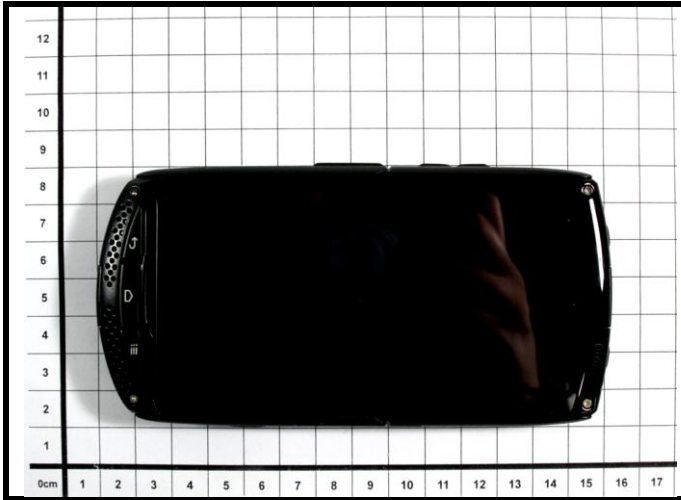

Appendix C. Photographs of EUT and Setup

FCC HAC (T-Coil) Test Report

<Photographs of EUT>

<Photographs of Setup>

Top View

Bottom View

Left Side View

Right Side View