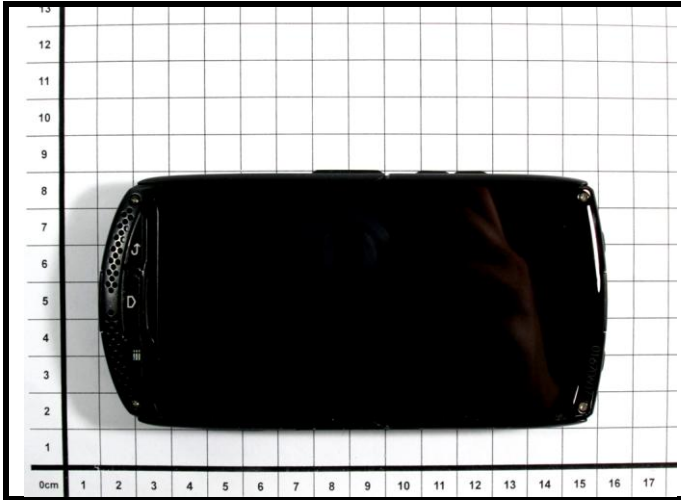

Appendix D. Photographs of EUT and Setup

FCC HAC (RF Emission) Test Report

<Photographs of EUT>

<Photographs of Setup>

Top View

Bottom View

Left Side View

Right Side View