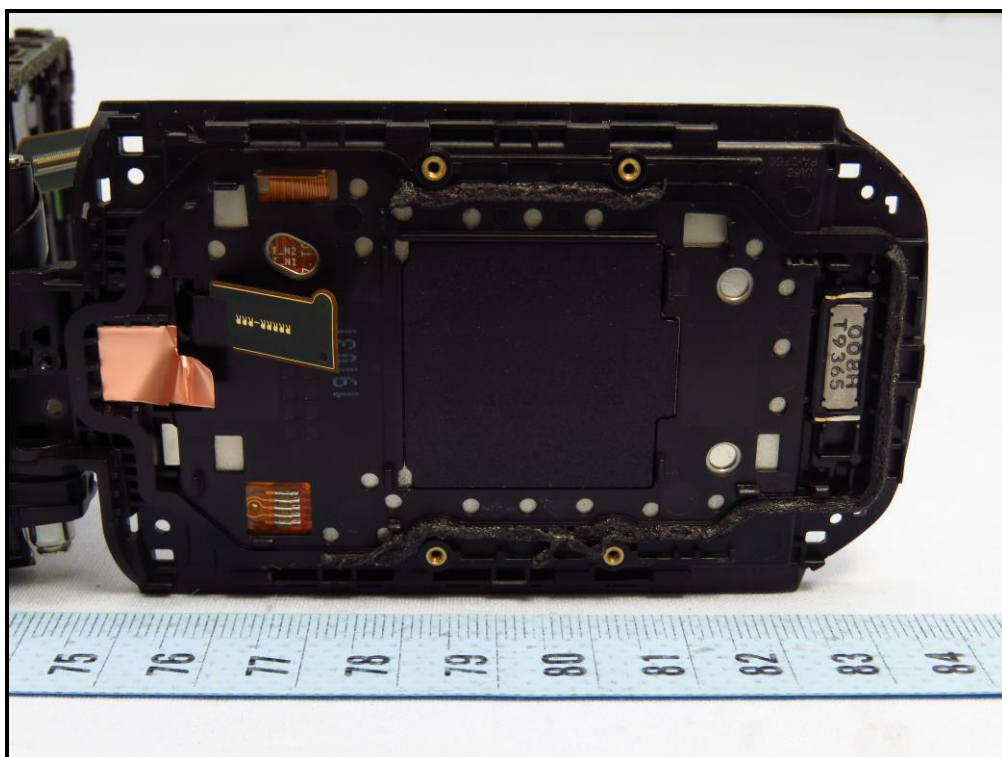

BUREAU
VERITAS

CONSTRUCTION PHOTOS OF EUT

Brand Name: Kyocera

Model Name: E4810

Model Name: E4810NC