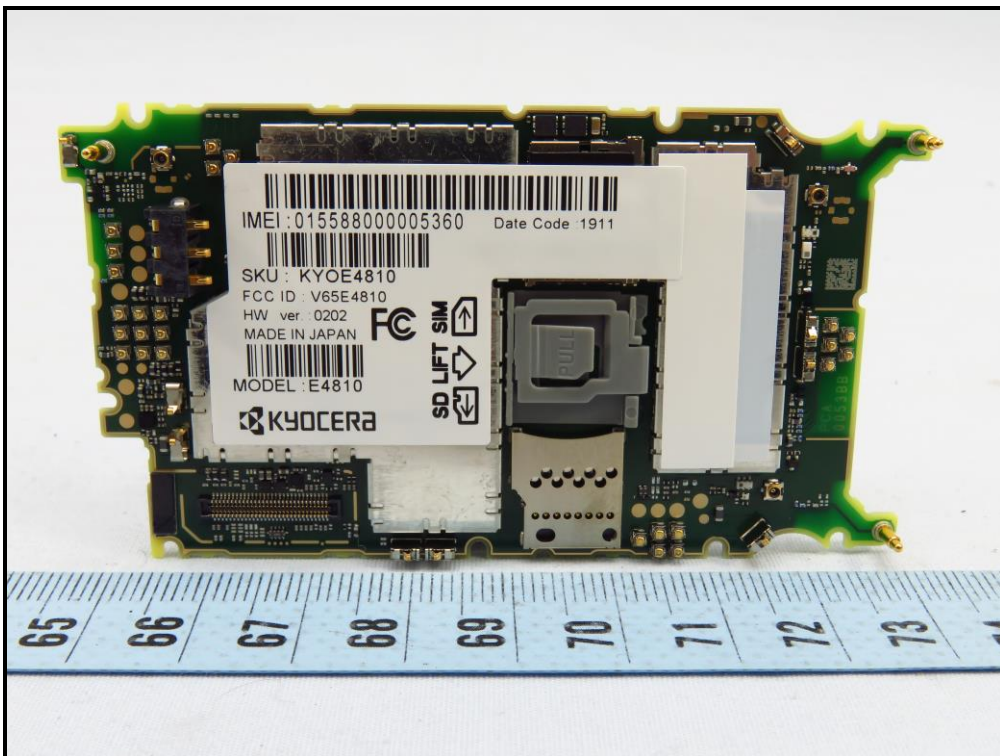

BUREAU
VERITAS

CONSTRUCTION PHOTOS OF EUT

Brand Name: Kyocera

Model Name: E4810

Model Name: E4810NC