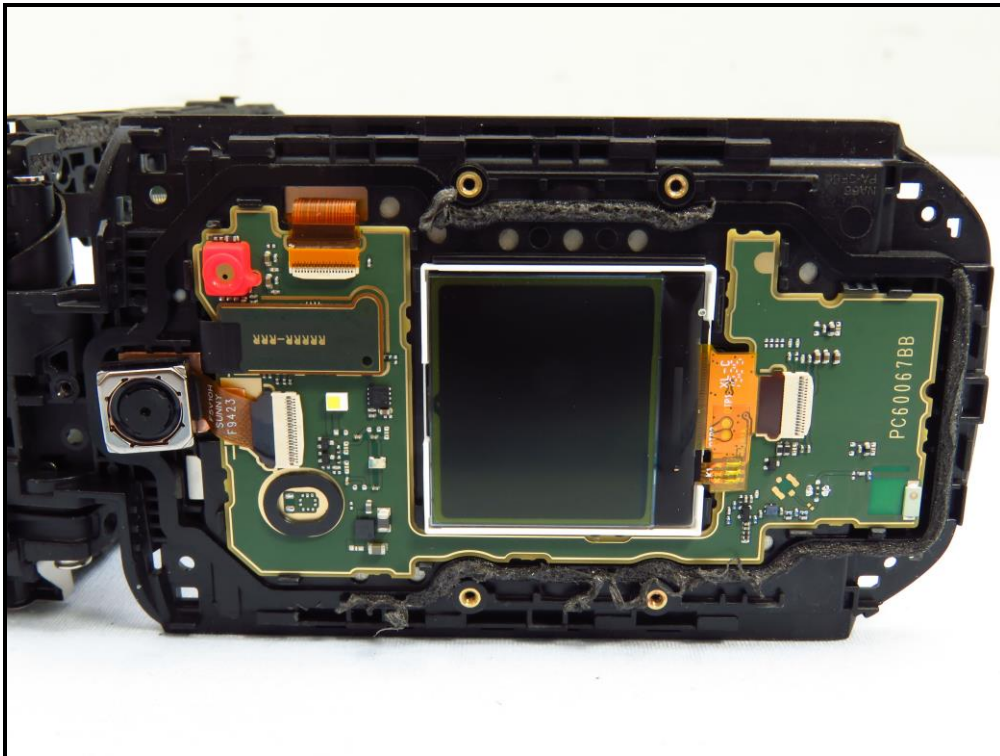

BUREAU
VERITAS

CONSTRUCTION PHOTOS OF EUT

Brand Name: Kyocera

Model Name: E4810

Model Name: E4810NC