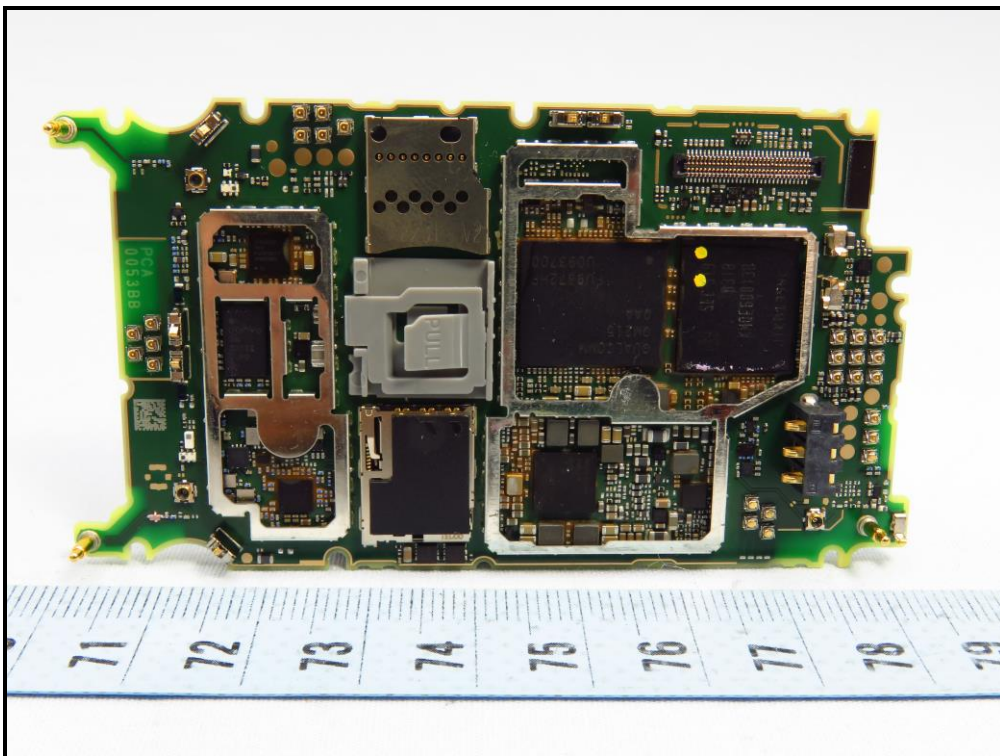

BUREAU
VERITAS

CONSTRUCTION PHOTOS OF EUT

Brand Name: Kyocera

Model Name: E4810

Model Name: E4810NC